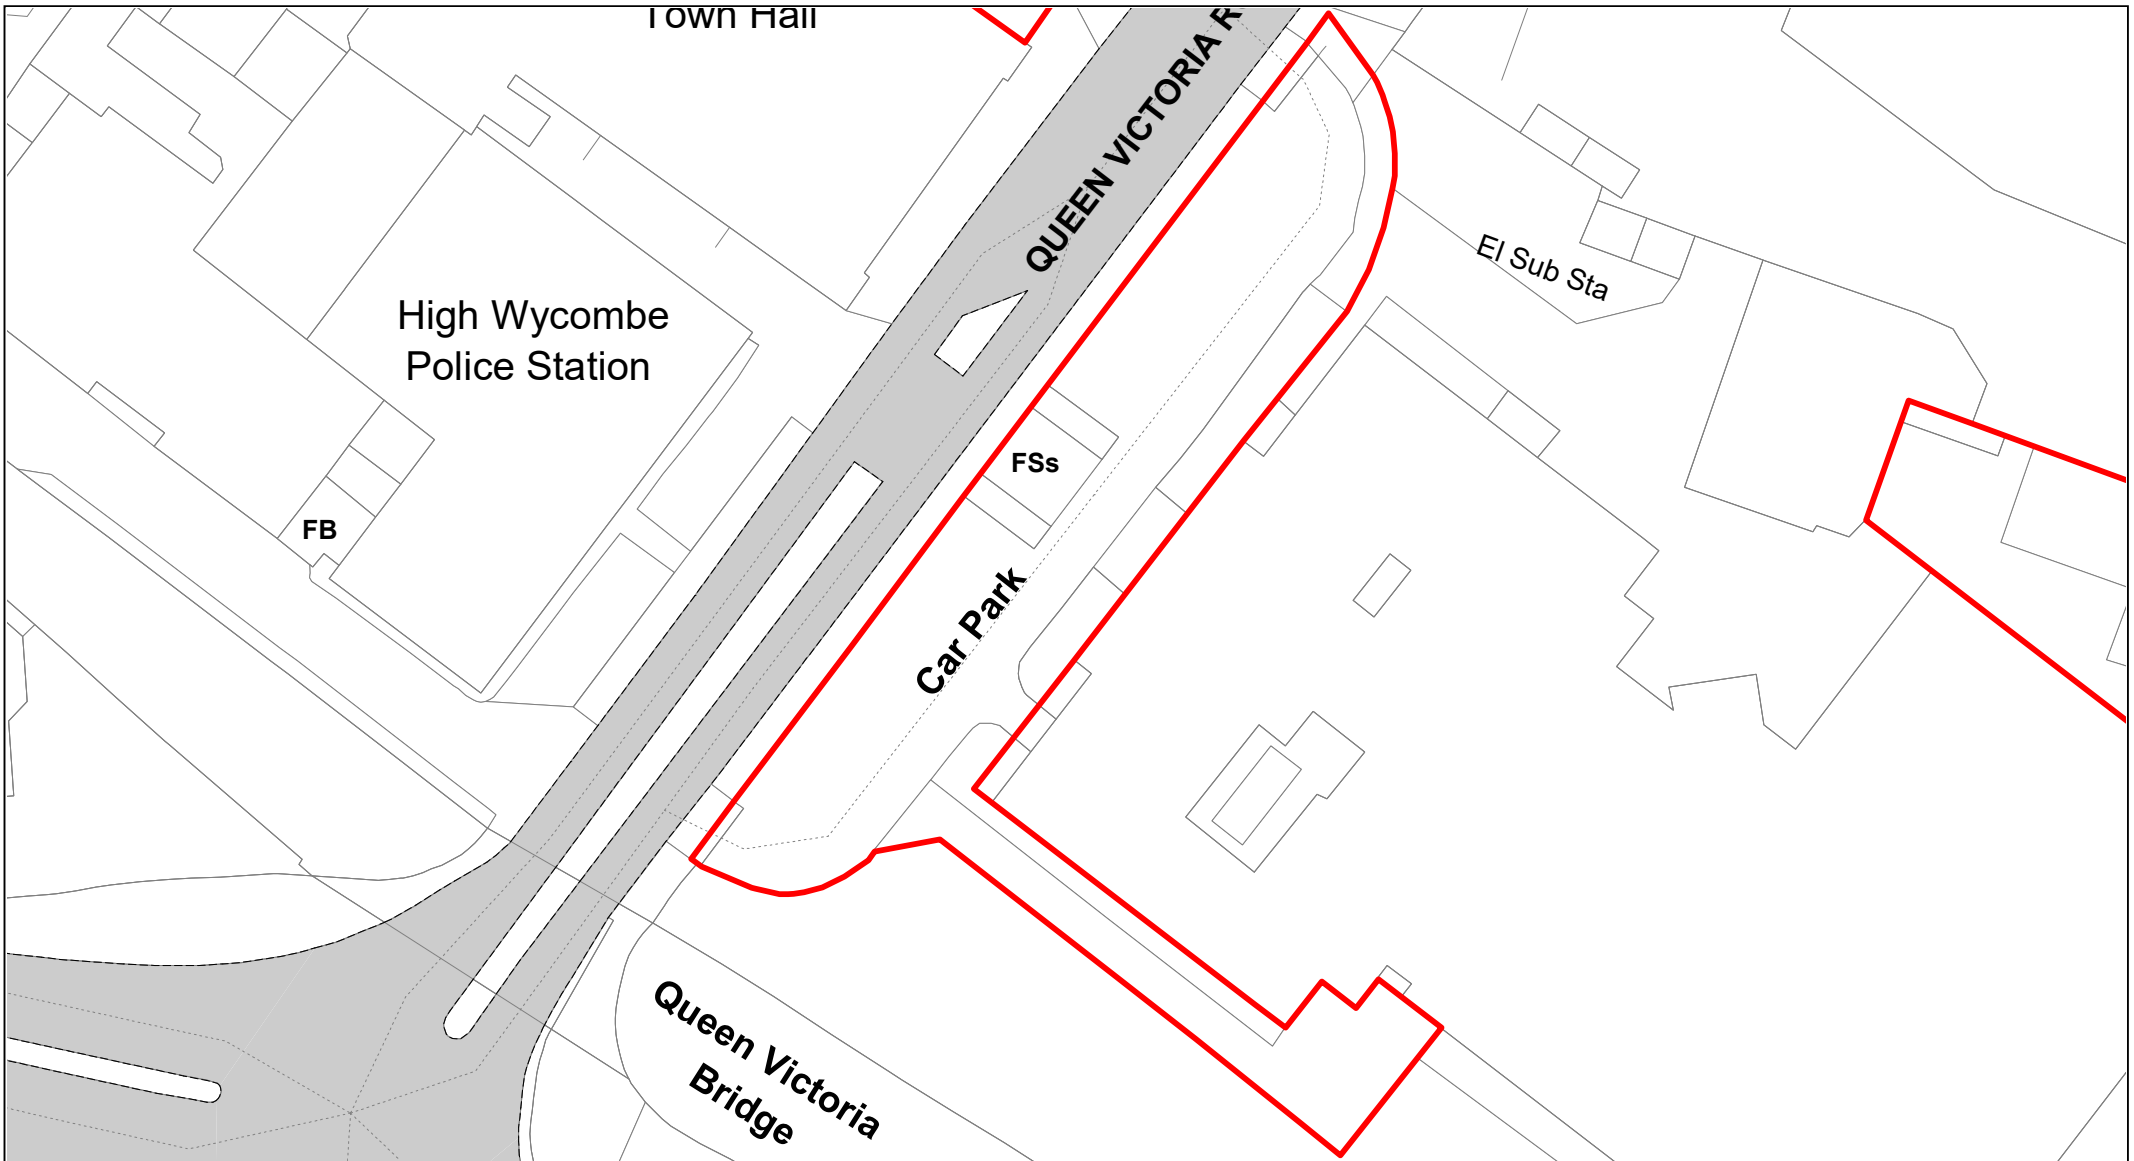

SCALE	1 : 500
DATE	19/02/2021
DRAWING No.	029
DRAWN BY	BOM
REVISION No.	001

Kingsmead Recreational Ground

© Crown copyright. All rights reserved
 Buckinghamshire Council
 Licence No. 100021529 2020

SCALE	1 : 500
DATE	19/02/2021
DRAWING No.	030
DRAWN BY	BOM
REVISION No.	001