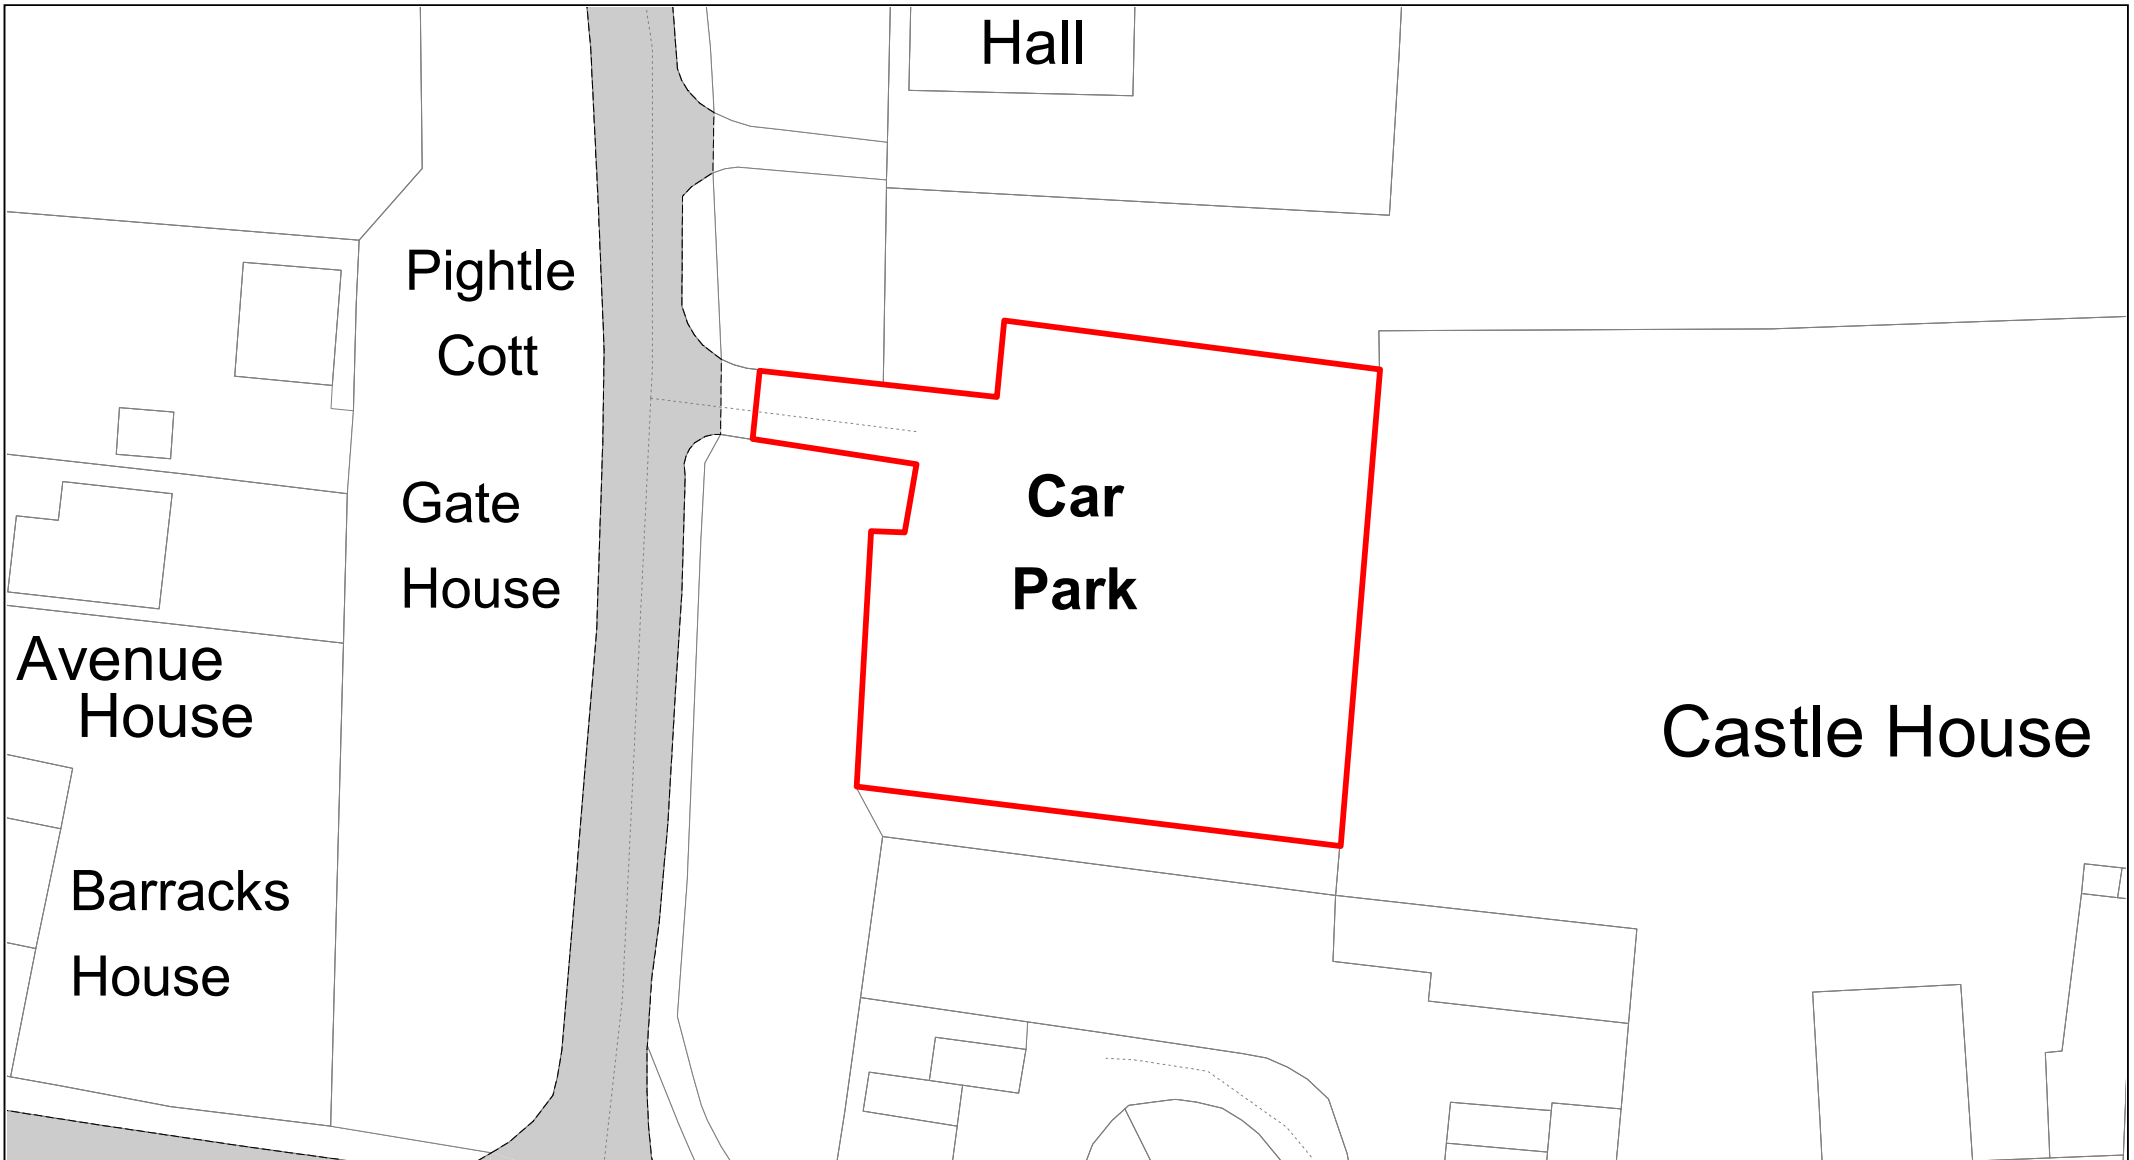

Cornwall's Meadow

© Crown copyright. All rights reserved
Buckinghamshire Council
Licence No. 100021529 2020

SCALE	1 : 1250
DATE	19/02/2021
DRAWING No.	015
DRAWN BY	BOM
REVISION No.	001

Western Avenue

© Crown copyright. All rights reserved
 Buckinghamshire Council
 Licence No. 100021529 2020