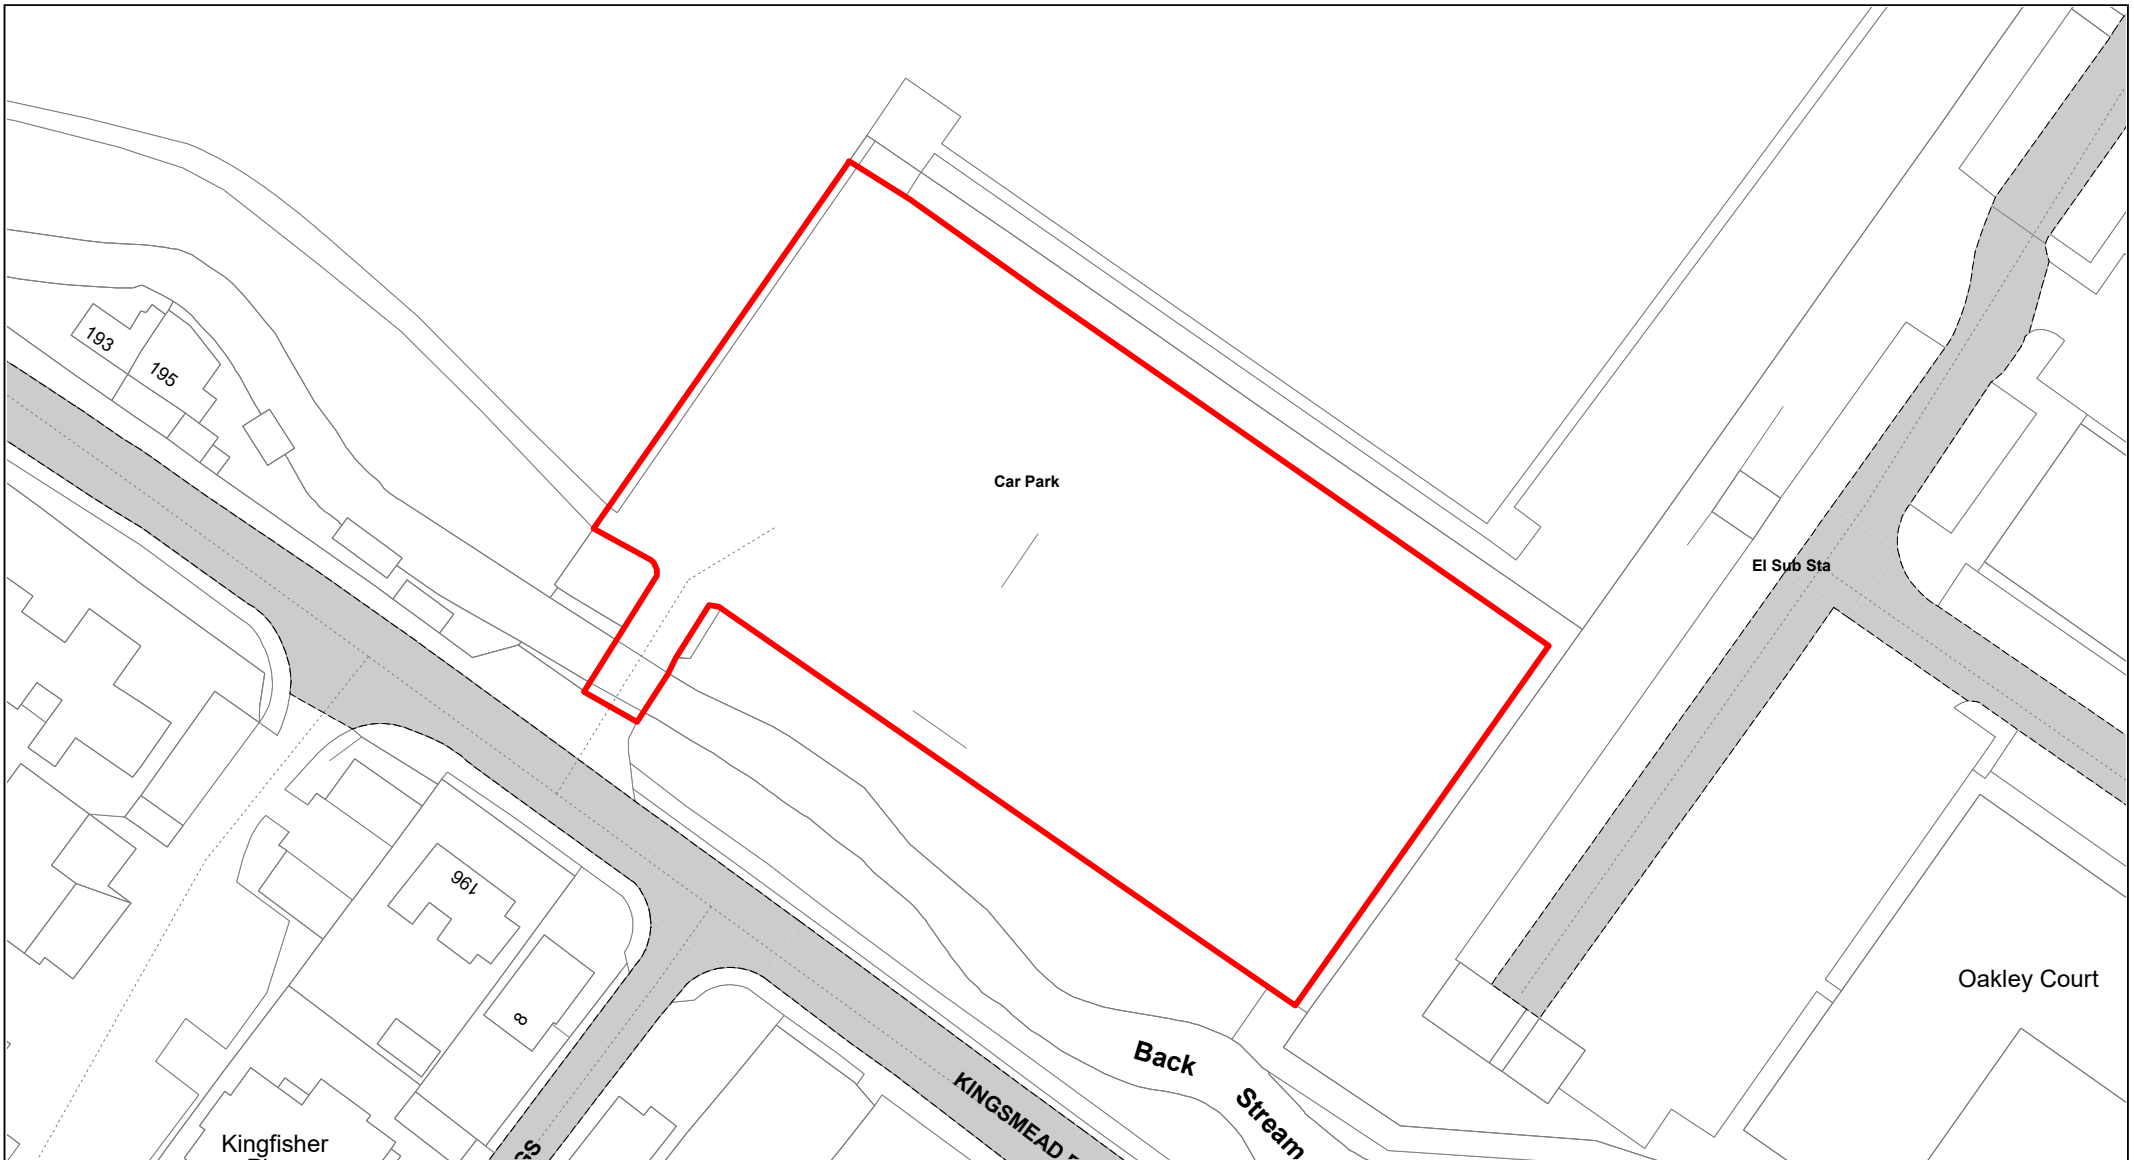

Kingsmead Recreational Ground

© Crown copyright. All rights reserved
Buckinghamshire Council
Licence No. 100021529 2020

SCALE	1 : 750
DATE	19/02/2021
DRAWING No.	050
DRAWN BY	BOM
REVISION No.	001