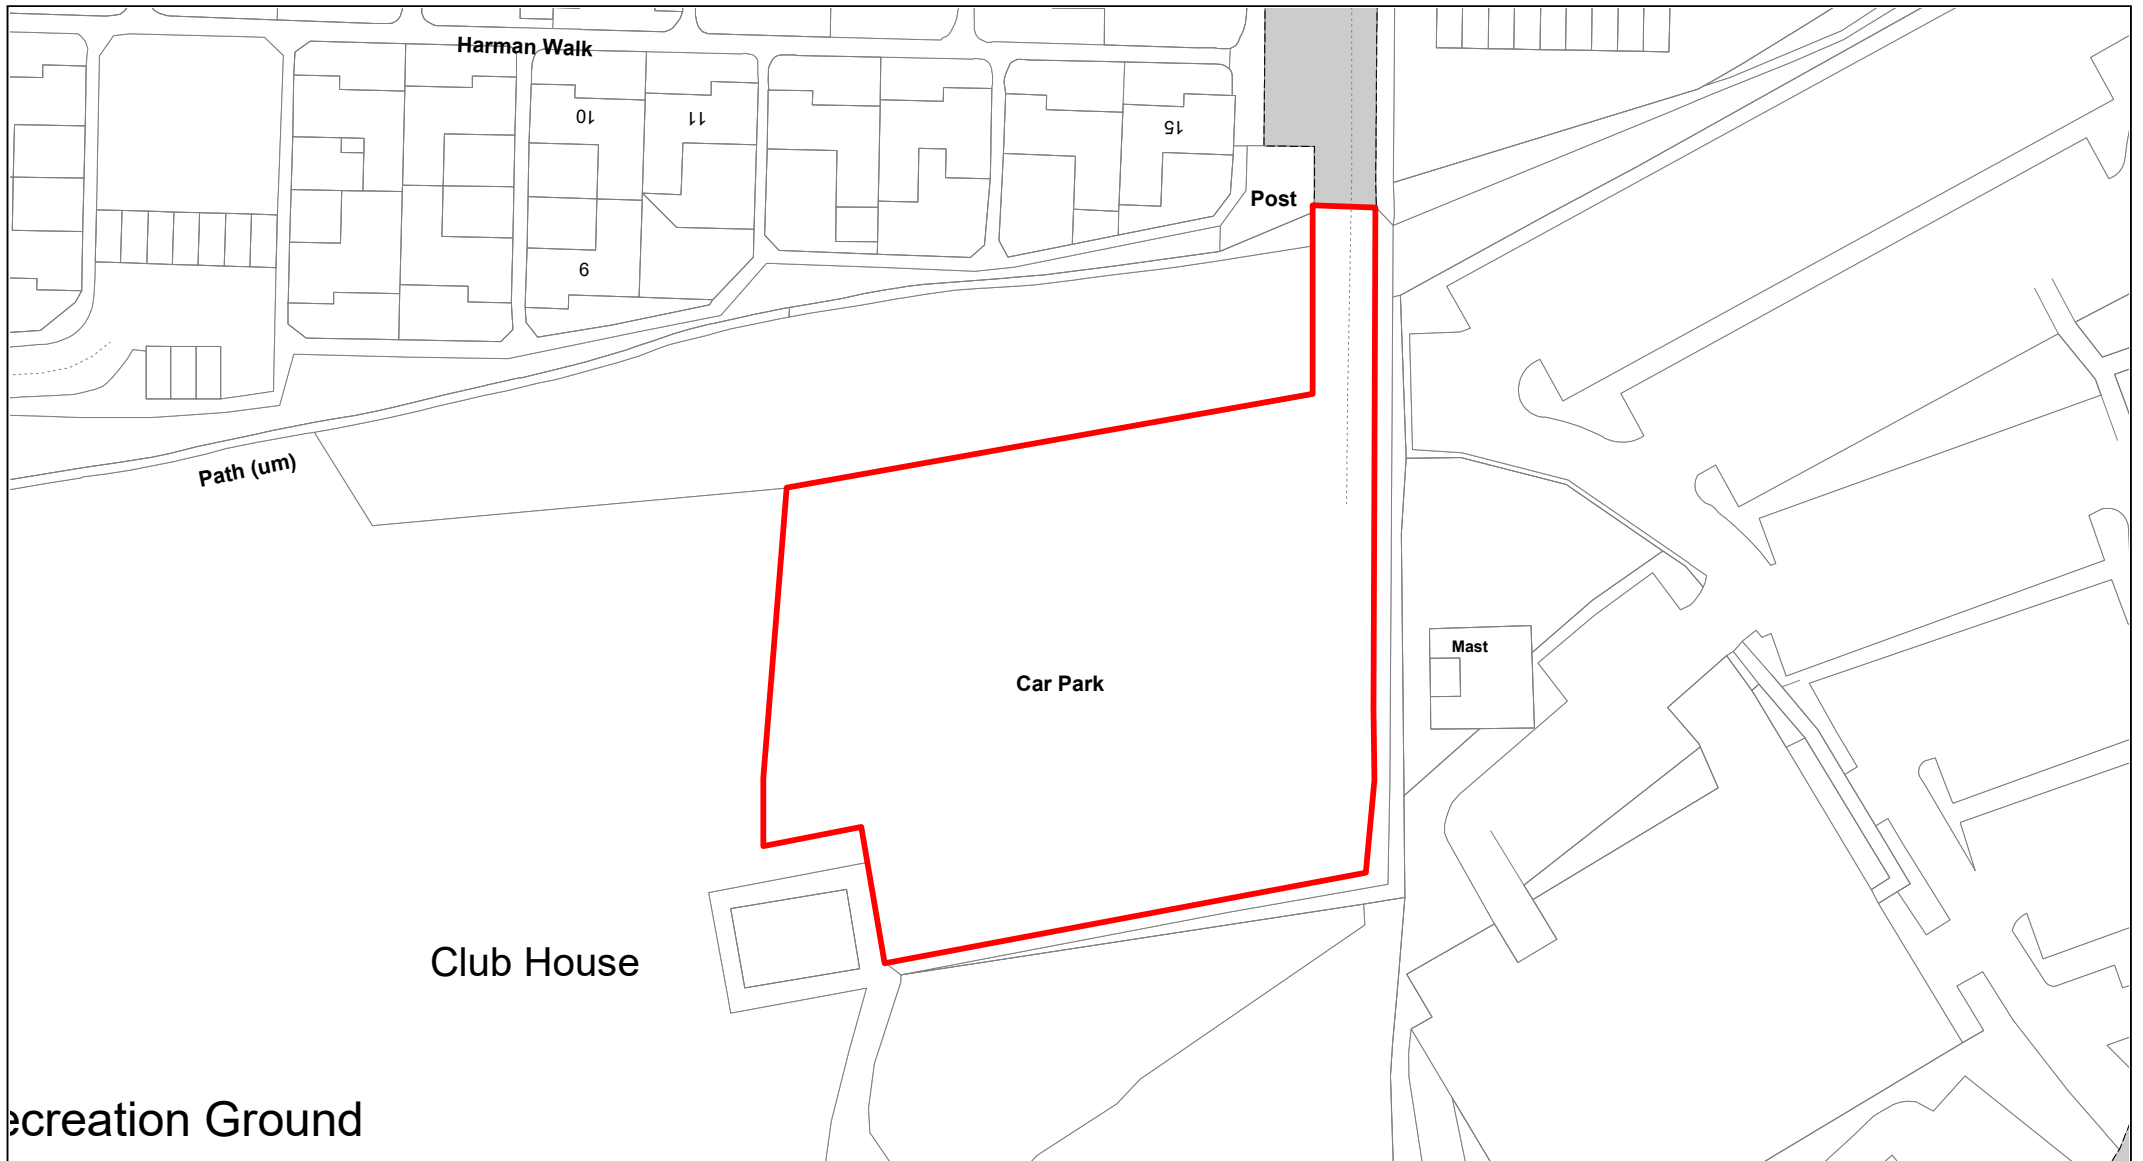

Holmers Farm Recreation Ground

© Crown copyright. All rights reserved
Buckinghamshire Council
Licence No. 100021529 2020

SCALE	1 : 750
DATE	19/02/2021
DRAWING No.	043
DRAWN BY	BOM
REVISION No.	001