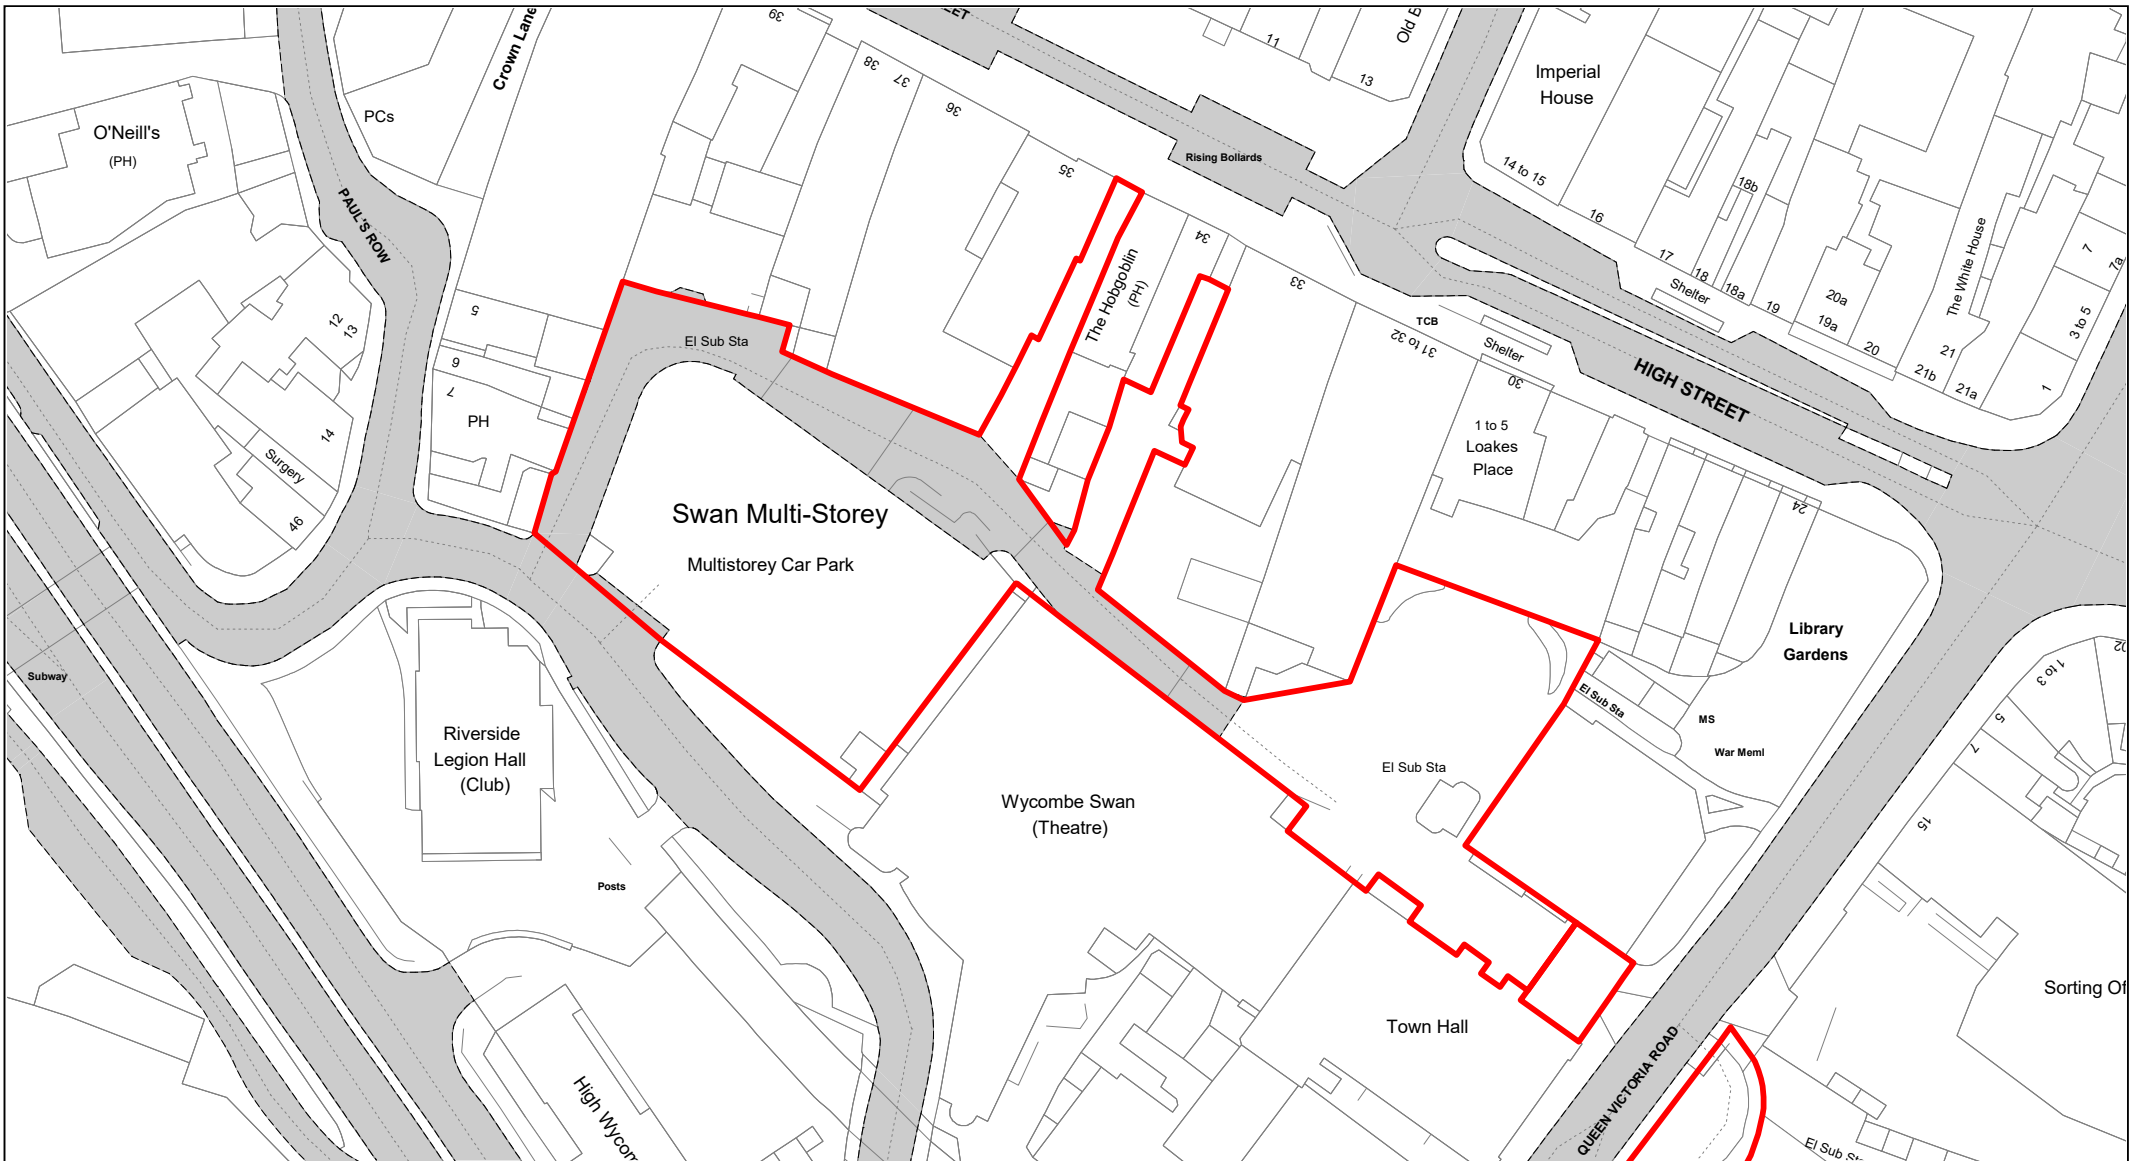

Swan Multi-Storey

© Crown copyright. All rights reserved
Buckinghamshire Council
Licence No. 100021529 2020

SCALE	1 : 1000
DATE	19/02/2021
DRAWING No.	022
DRAWN BY	BOM
REVISION No.	001