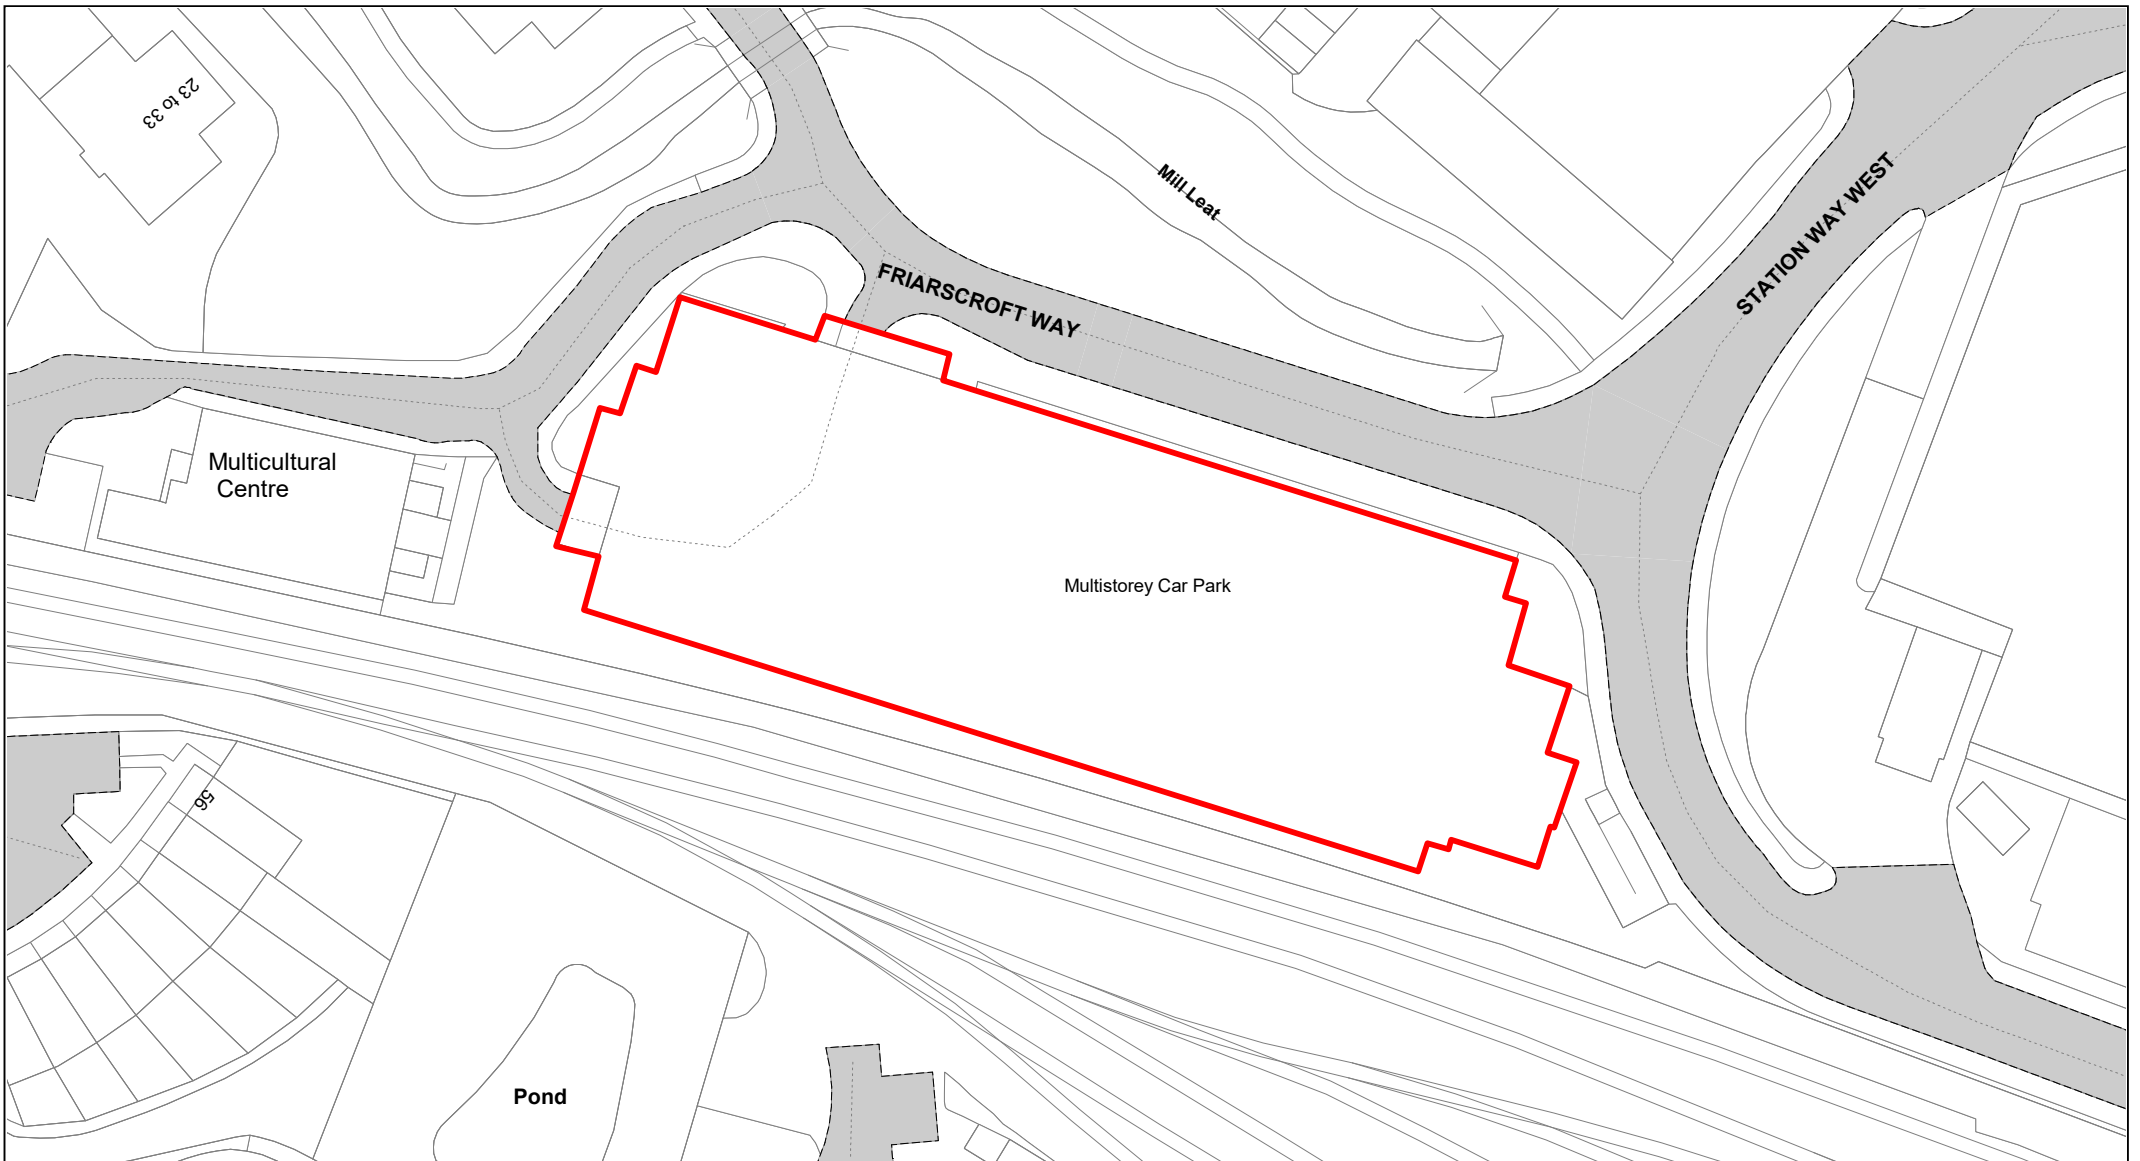

SCALE	1 : 500
DATE	19/02/2021
DRAWING No.	009
DRAWN BY	BOM
REVISION No.	001

Friarscroft

© Crown copyright. All rights reserved
 Buckinghamshire Council
 Licence No. 100021529 2020

SCALE	1 : 750
DATE	T19/02/2021
DRAWING No.	010
DRAWN BY	BOM
REVISION No.	001