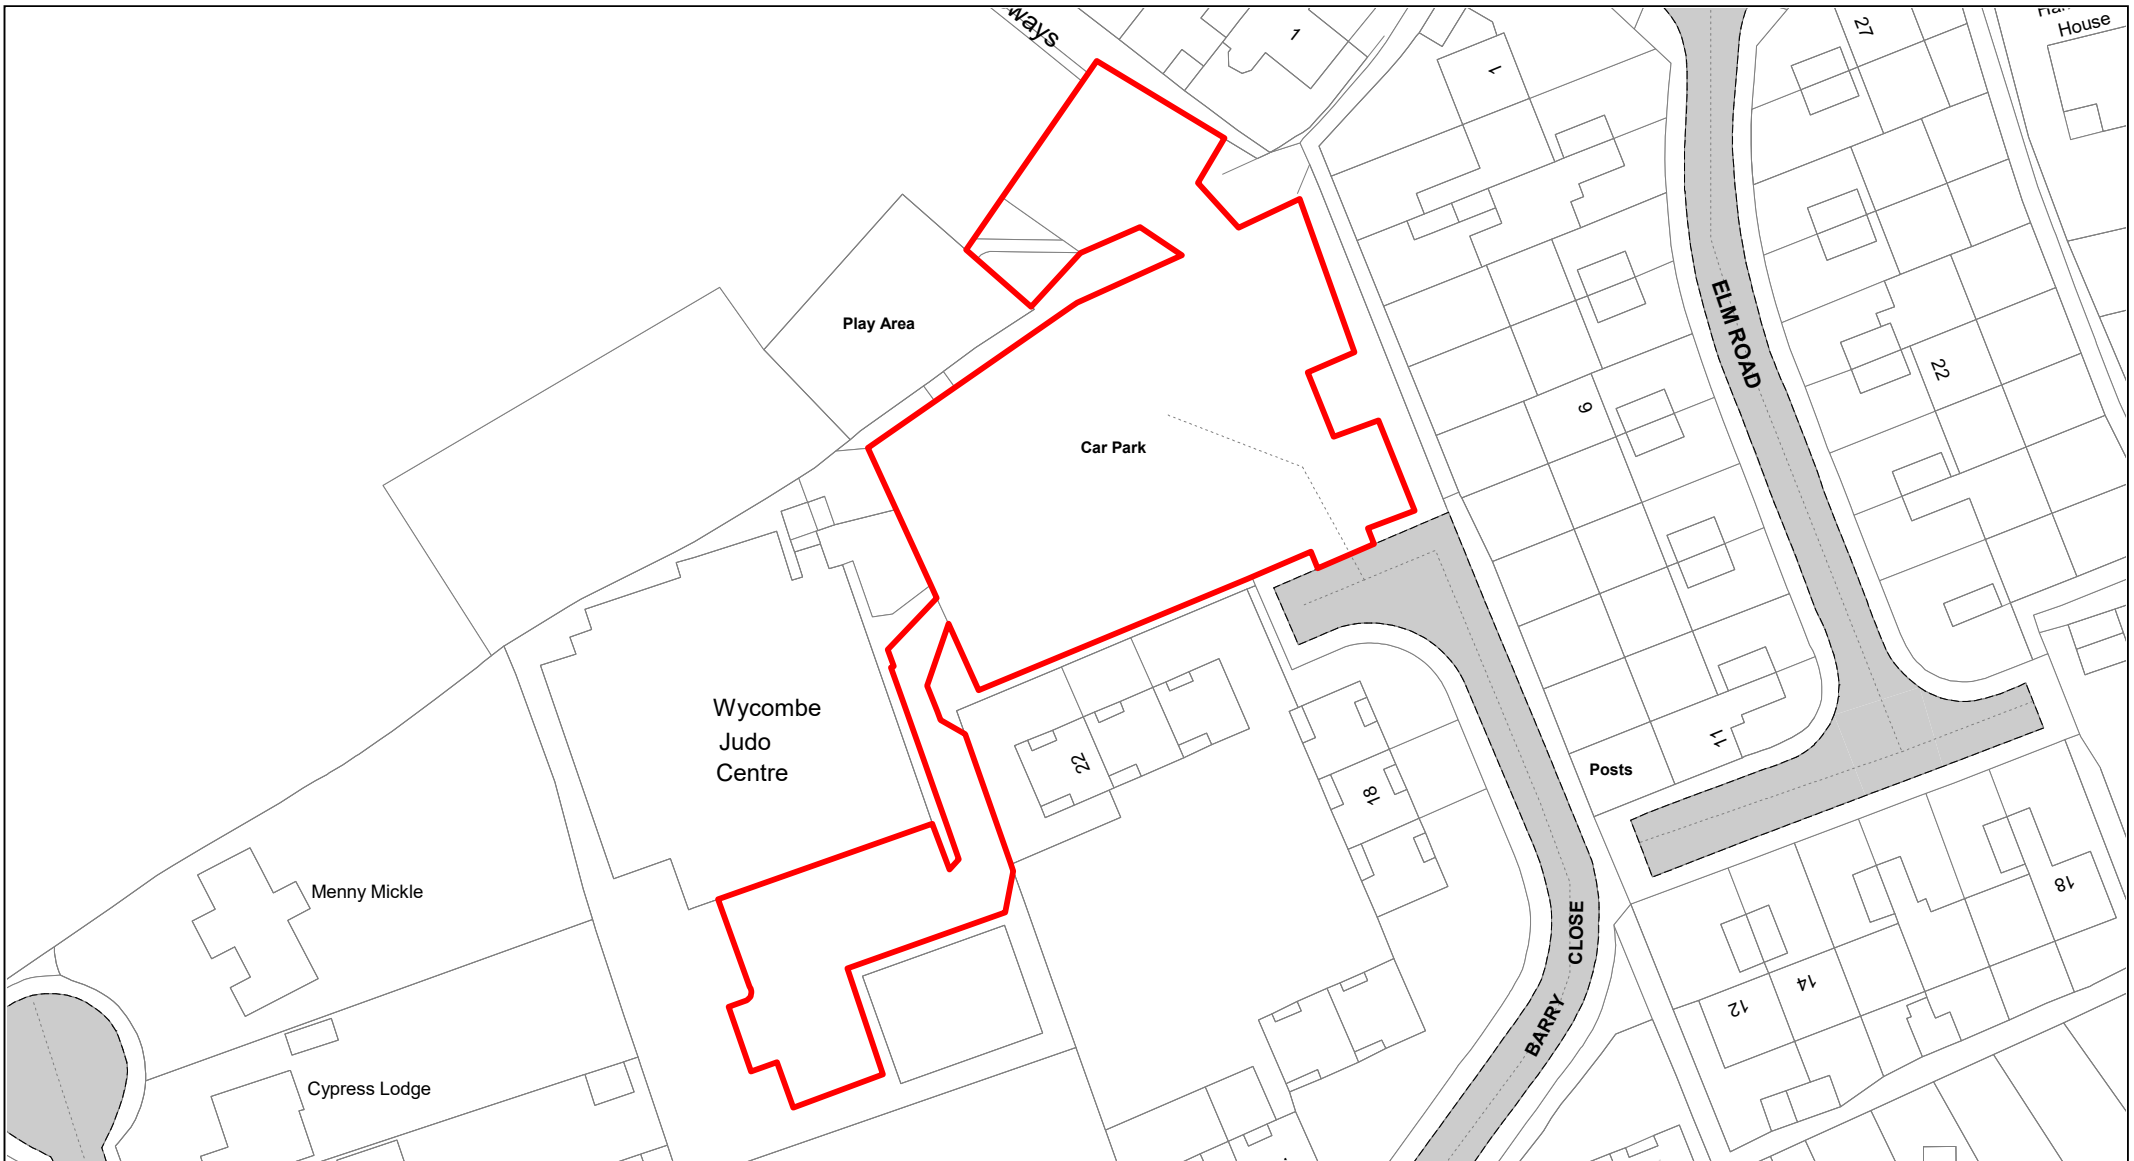

SCALE	1 : 500
DATE	19/02/2021
DRAWING No.	042
DRAWN BY	BOM
REVISION No.	001

Holmers Farm Recreation Ground

© Crown copyright. All rights reserved
 Buckinghamshire Council
 Licence No. 100021529 2020

SCALE	1 : 750
DATE	19/02/2021
DRAWING No.	043
DRAWN BY	BOM
REVISION No.	001