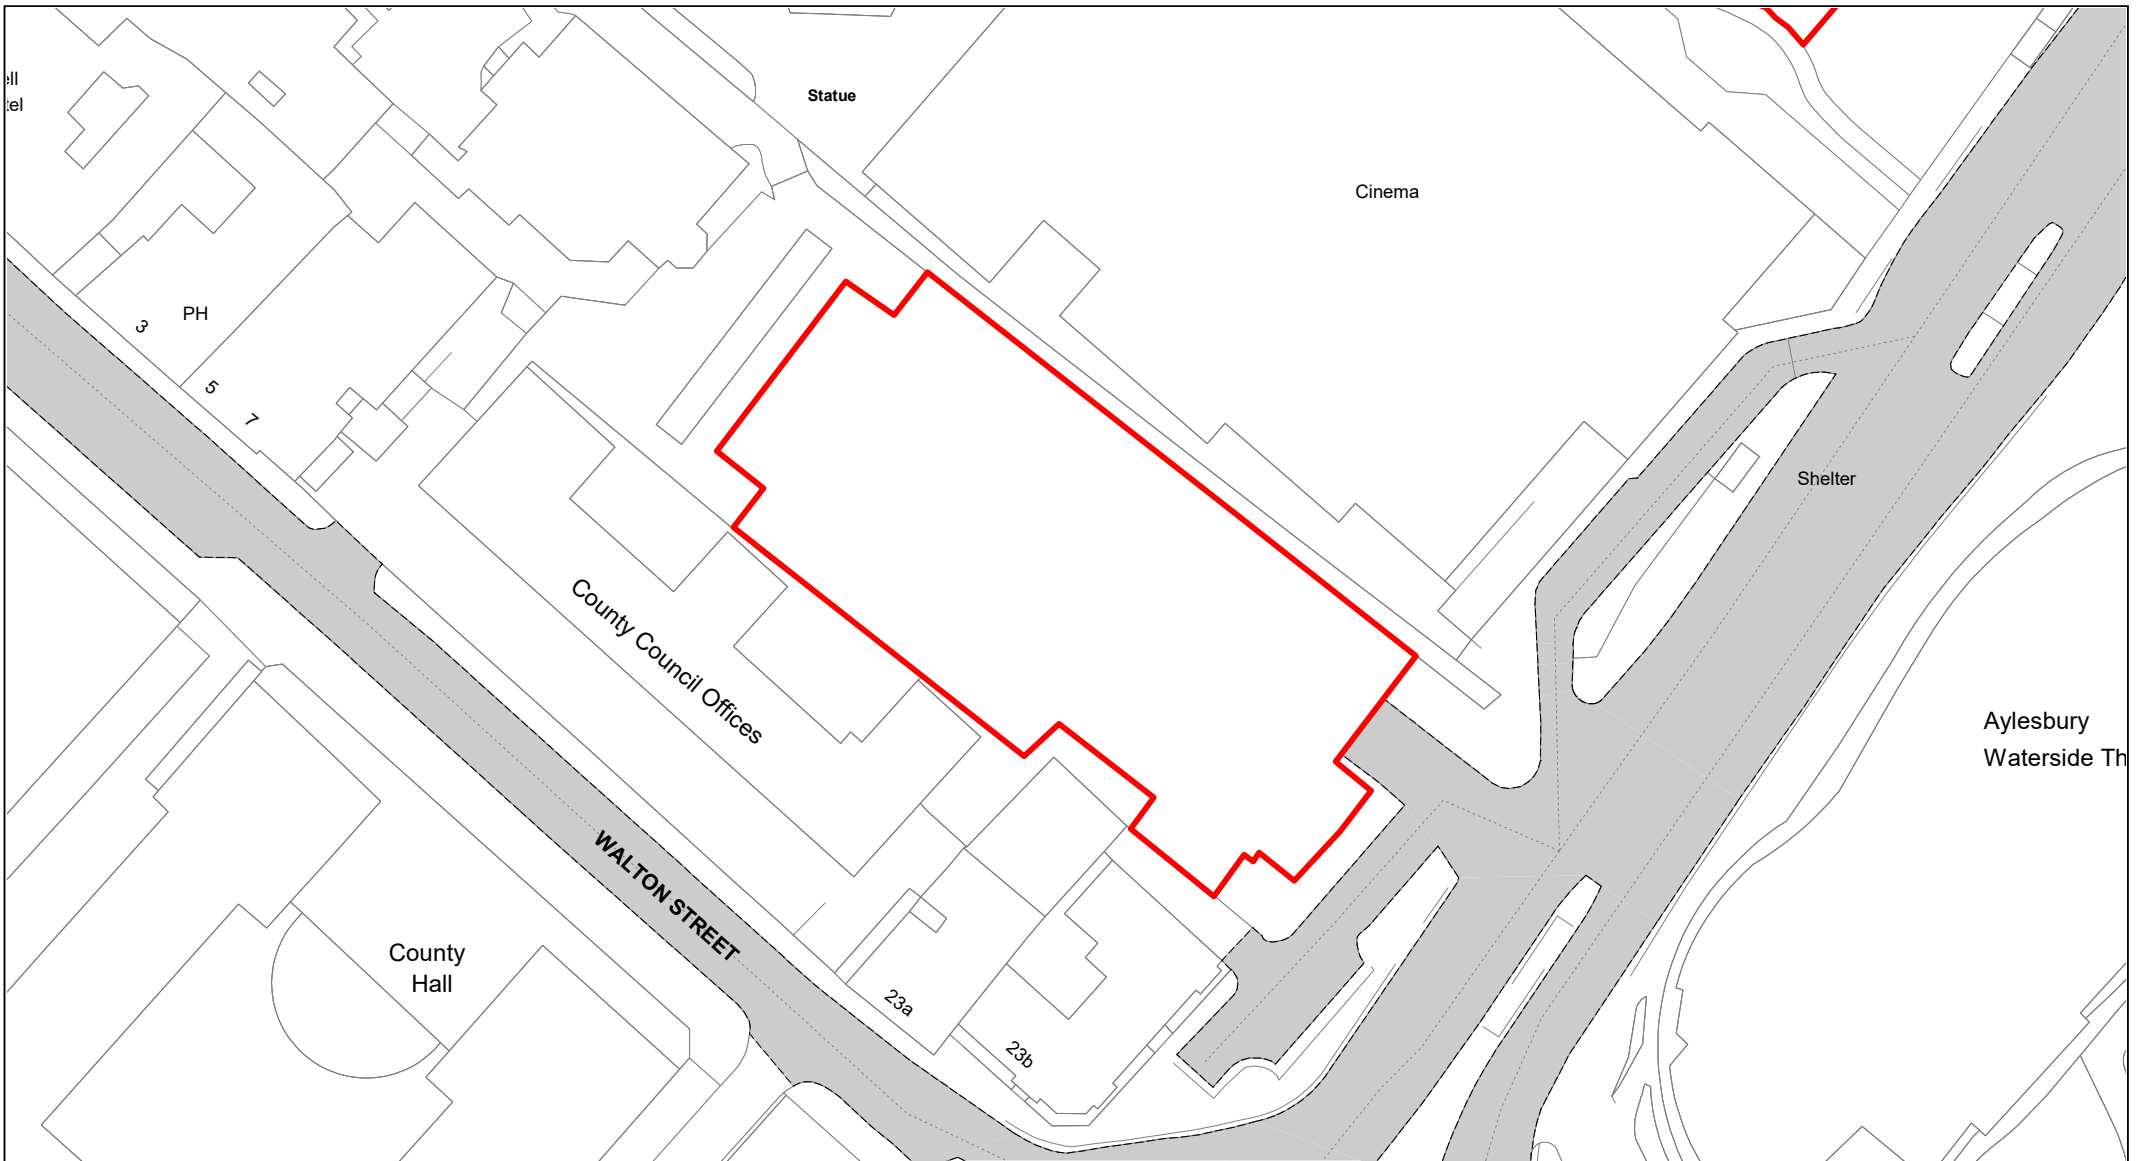

Waterside North

© Crown copyright. All rights reserved
Buckinghamshire Council
Licence No. 100021529 2020

SCALE	1 : 750
DATE	19/02/2021
DRAWING No.	006
DRAWN BY	BOM
REVISION No.	001