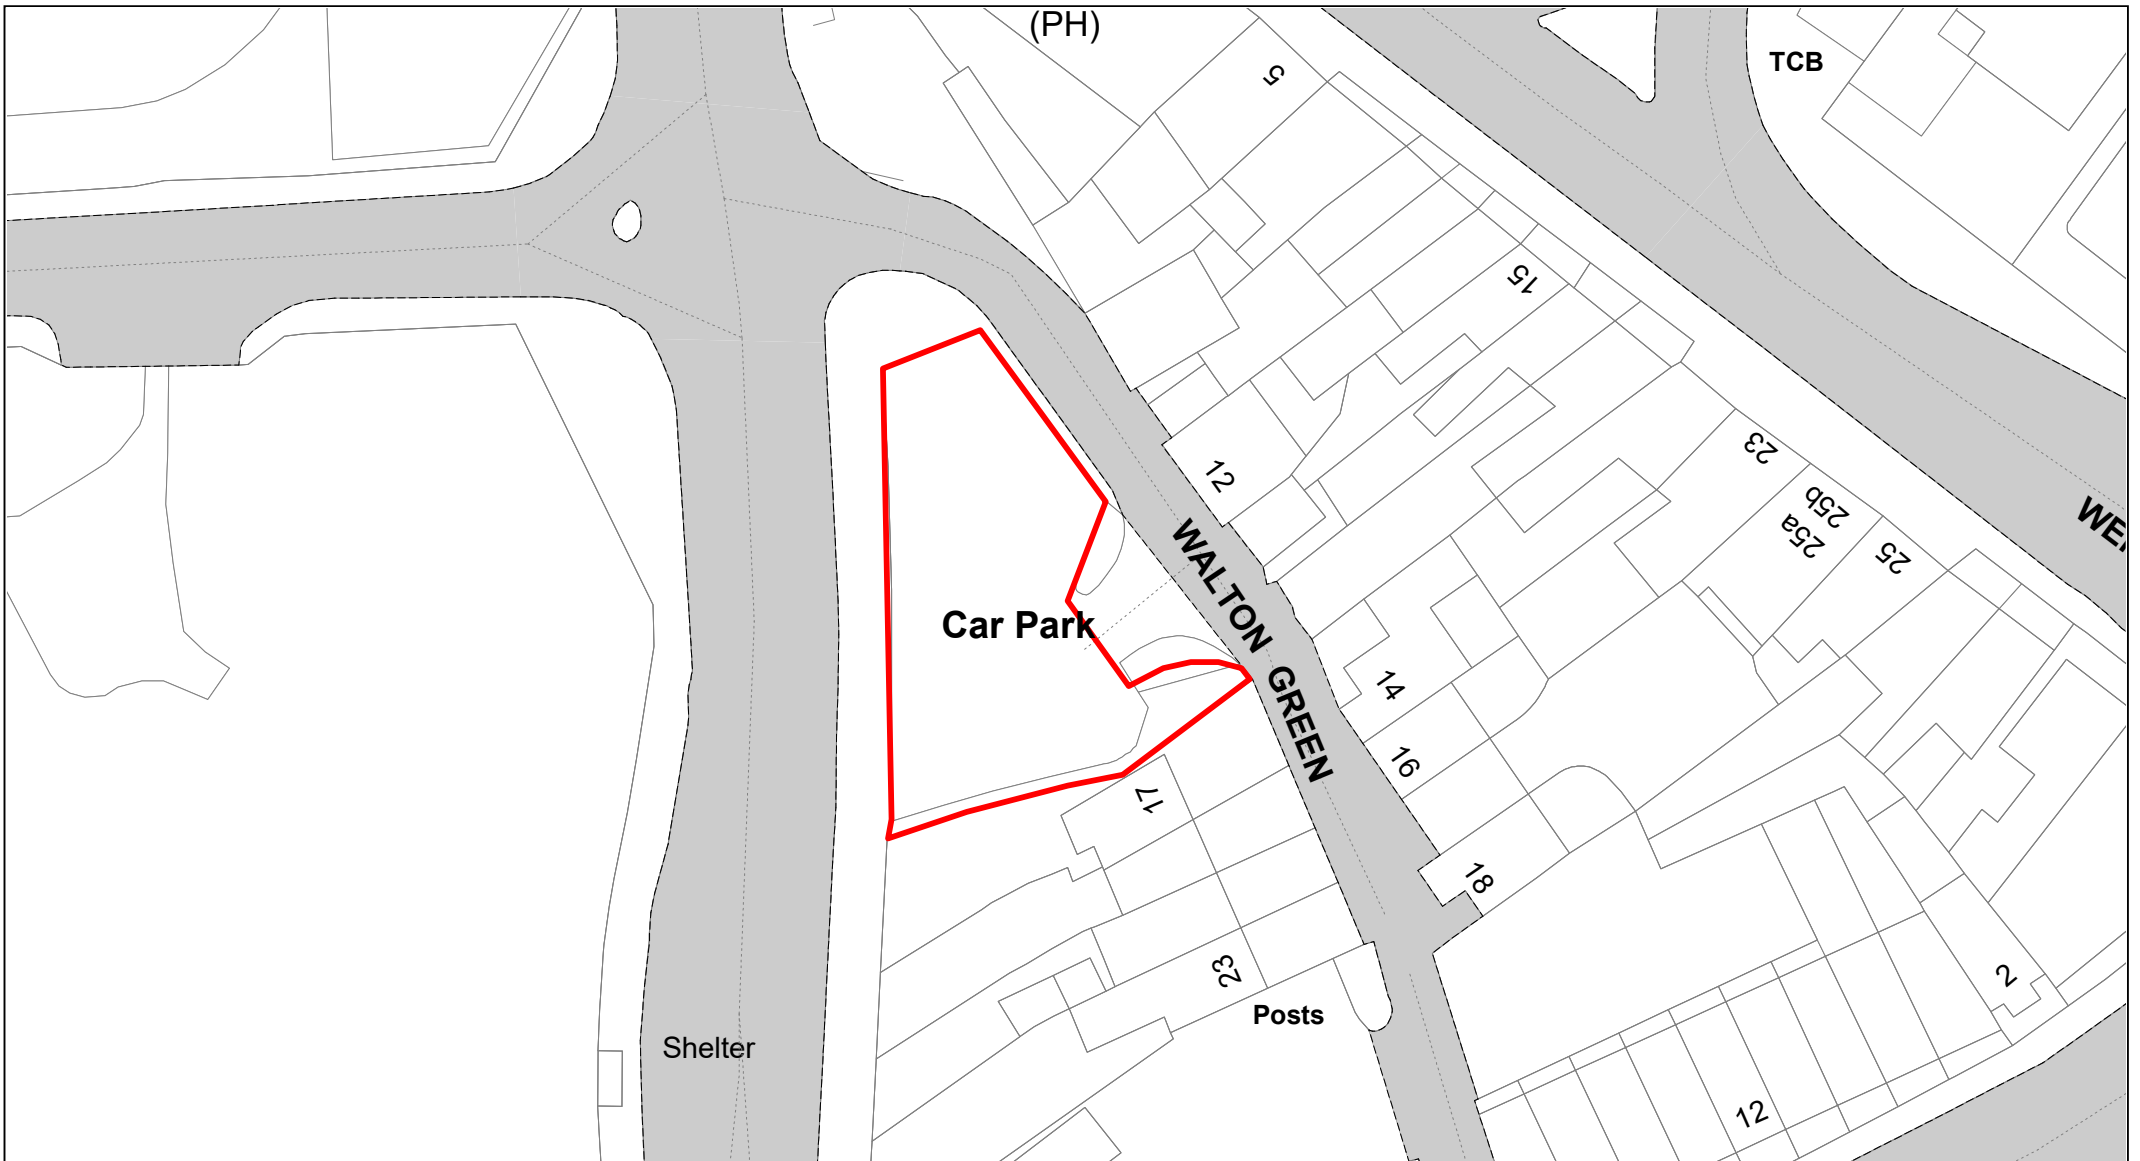

SCALE	1 : 500
DATE	19/02/2021
DRAWING No.	009
DRAWN BY	BOM
REVISION No.	001

Friarscroft

© Crown copyright. All rights reserved
 Buckinghamshire Council
 Licence No. 100021529 2020

SCALE	1 : 750
DATE	T19/02/2021
DRAWING No.	010
DRAWN BY	BOM
REVISION No.	001