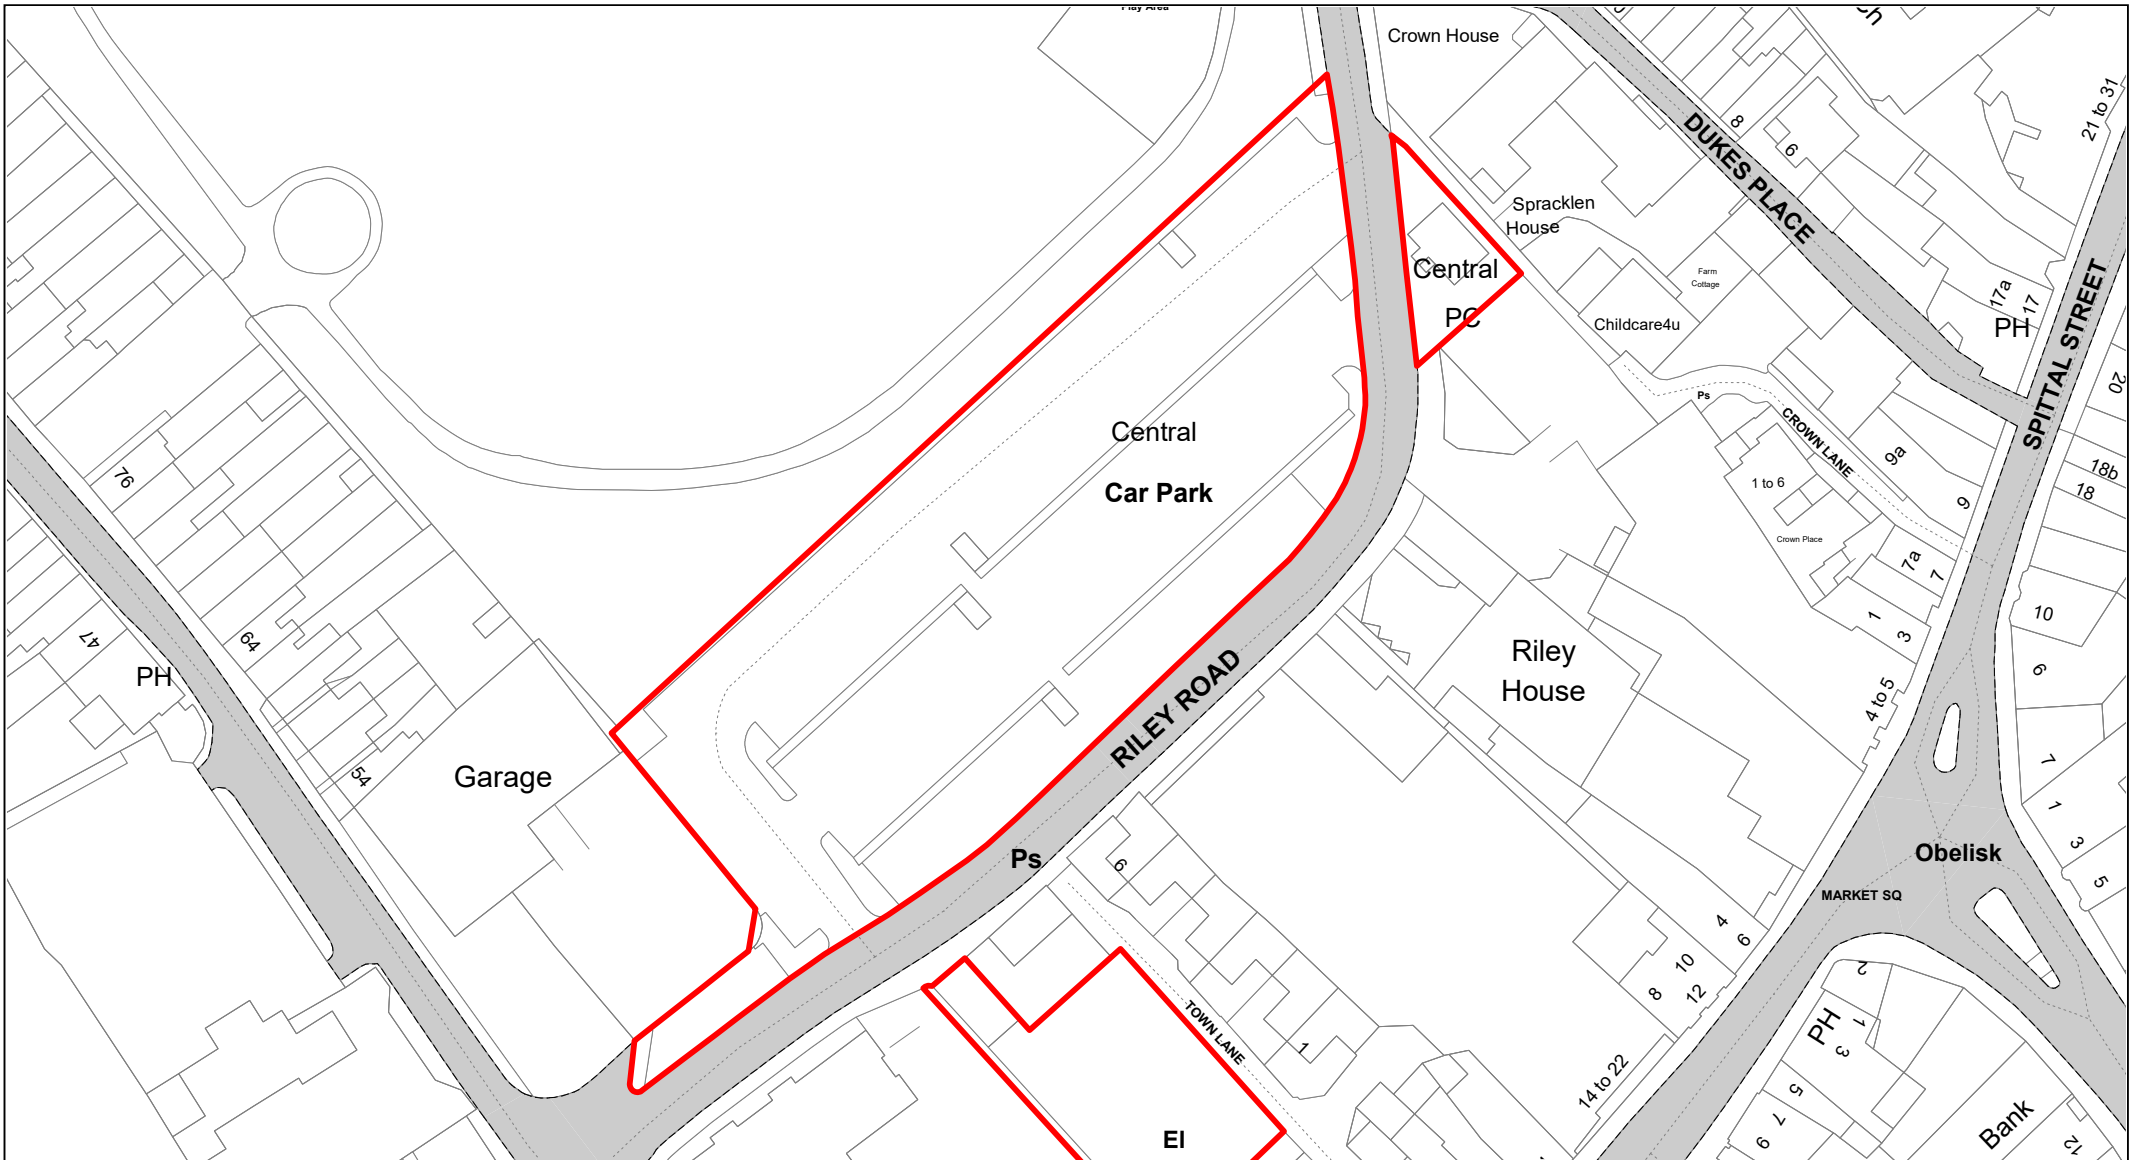

Buckinghamshire Council

Central

© Crown copyright. All rights reserved
Buckinghamshire Council
Licence No. 100021529 2020

SCALE	1 : 1000
DATE	19/02/2021
DRAWING No.	033
DRAWN BY	BOM
REVISION No.	001