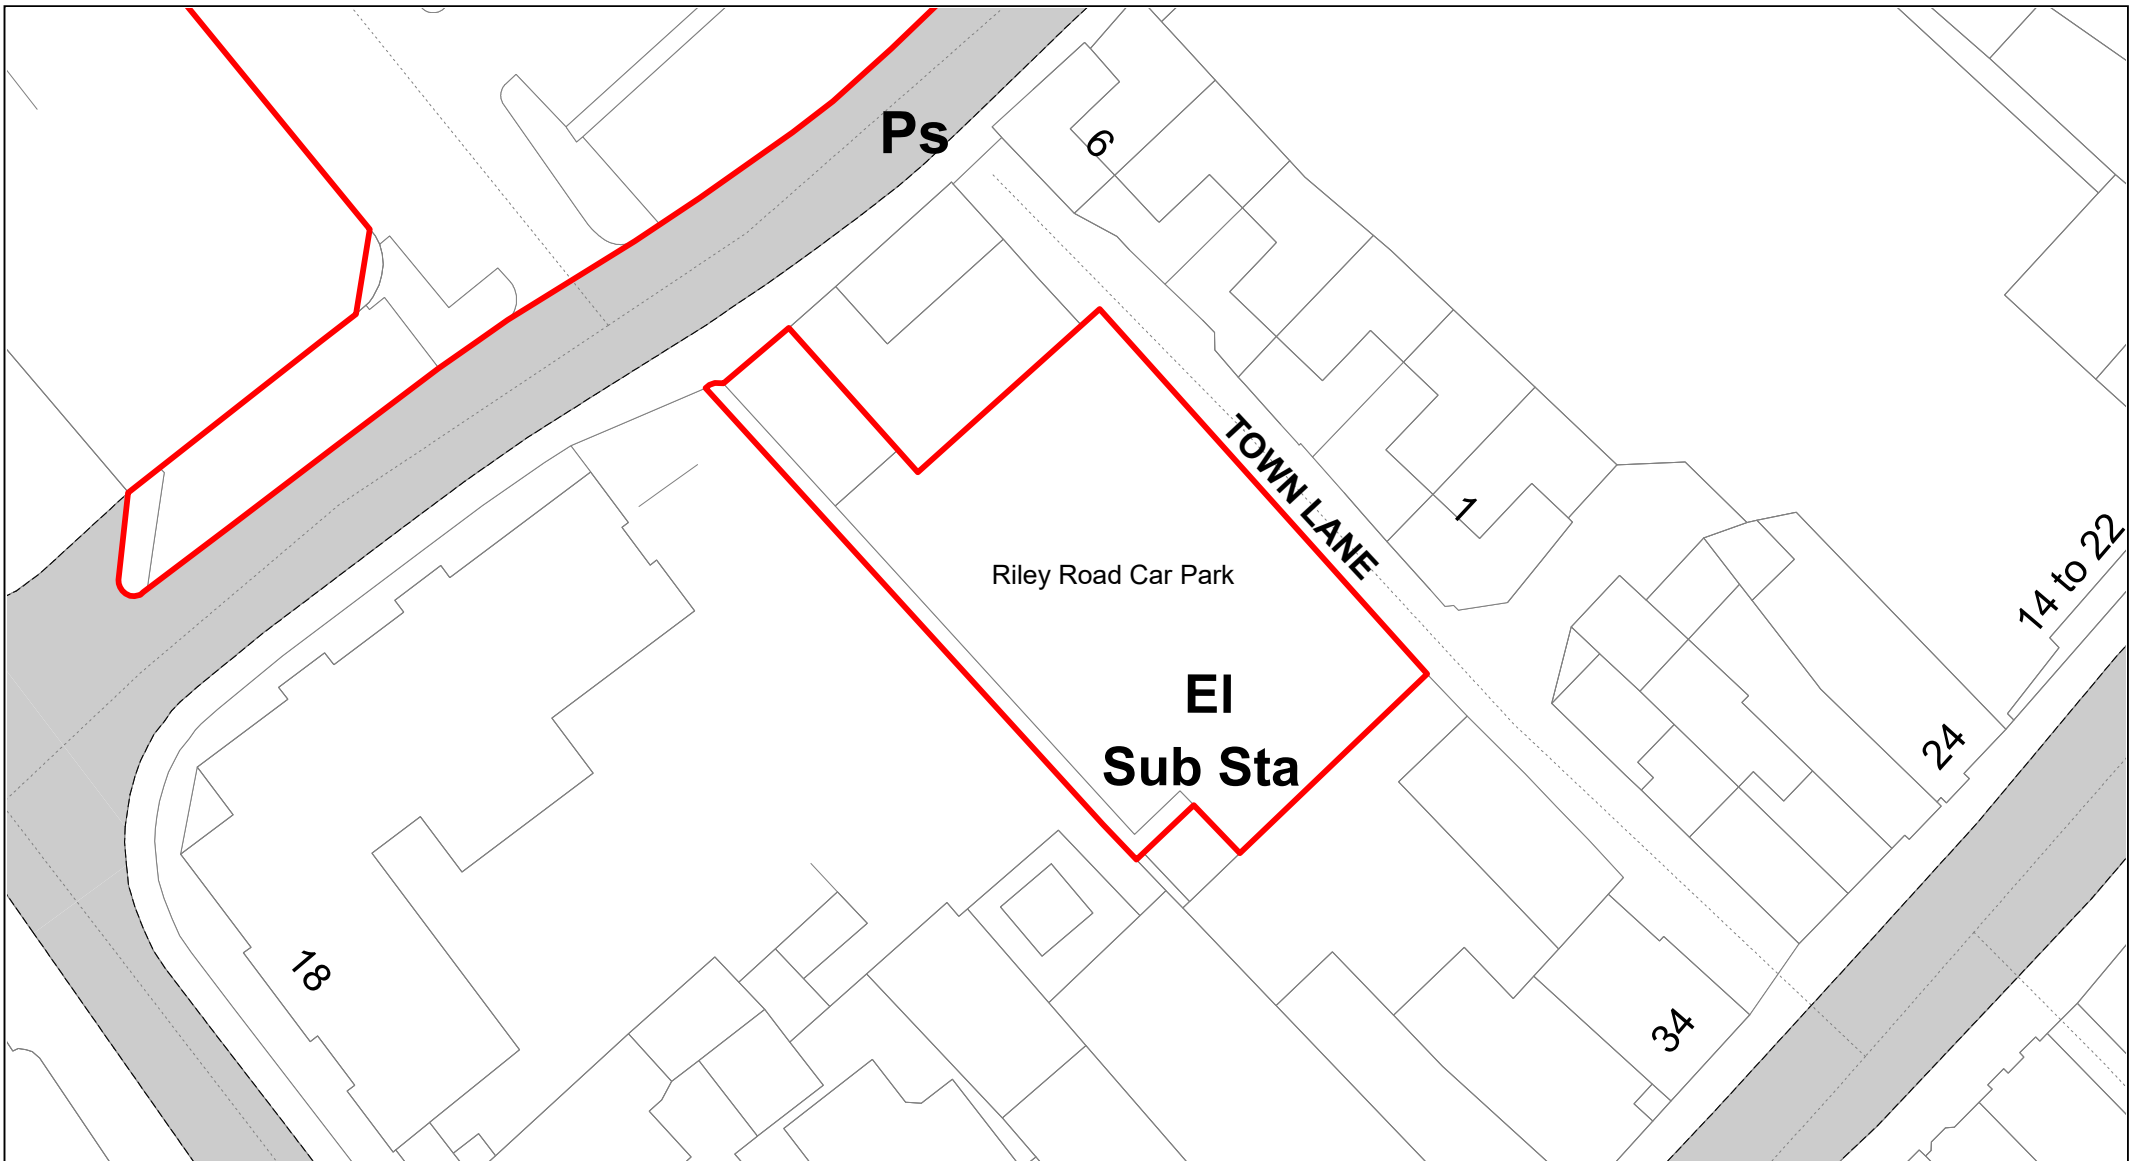

**Buckinghamshire
Council**

Riley Road

© Crown copyright. All rights reserved
Buckinghamshire Council
Licence No. 100021529 2020

SCALE	1 : 500
DATE	19/02/2021
DRAWING No.	034
DRAWN BY	BOM
REVISION No.	001