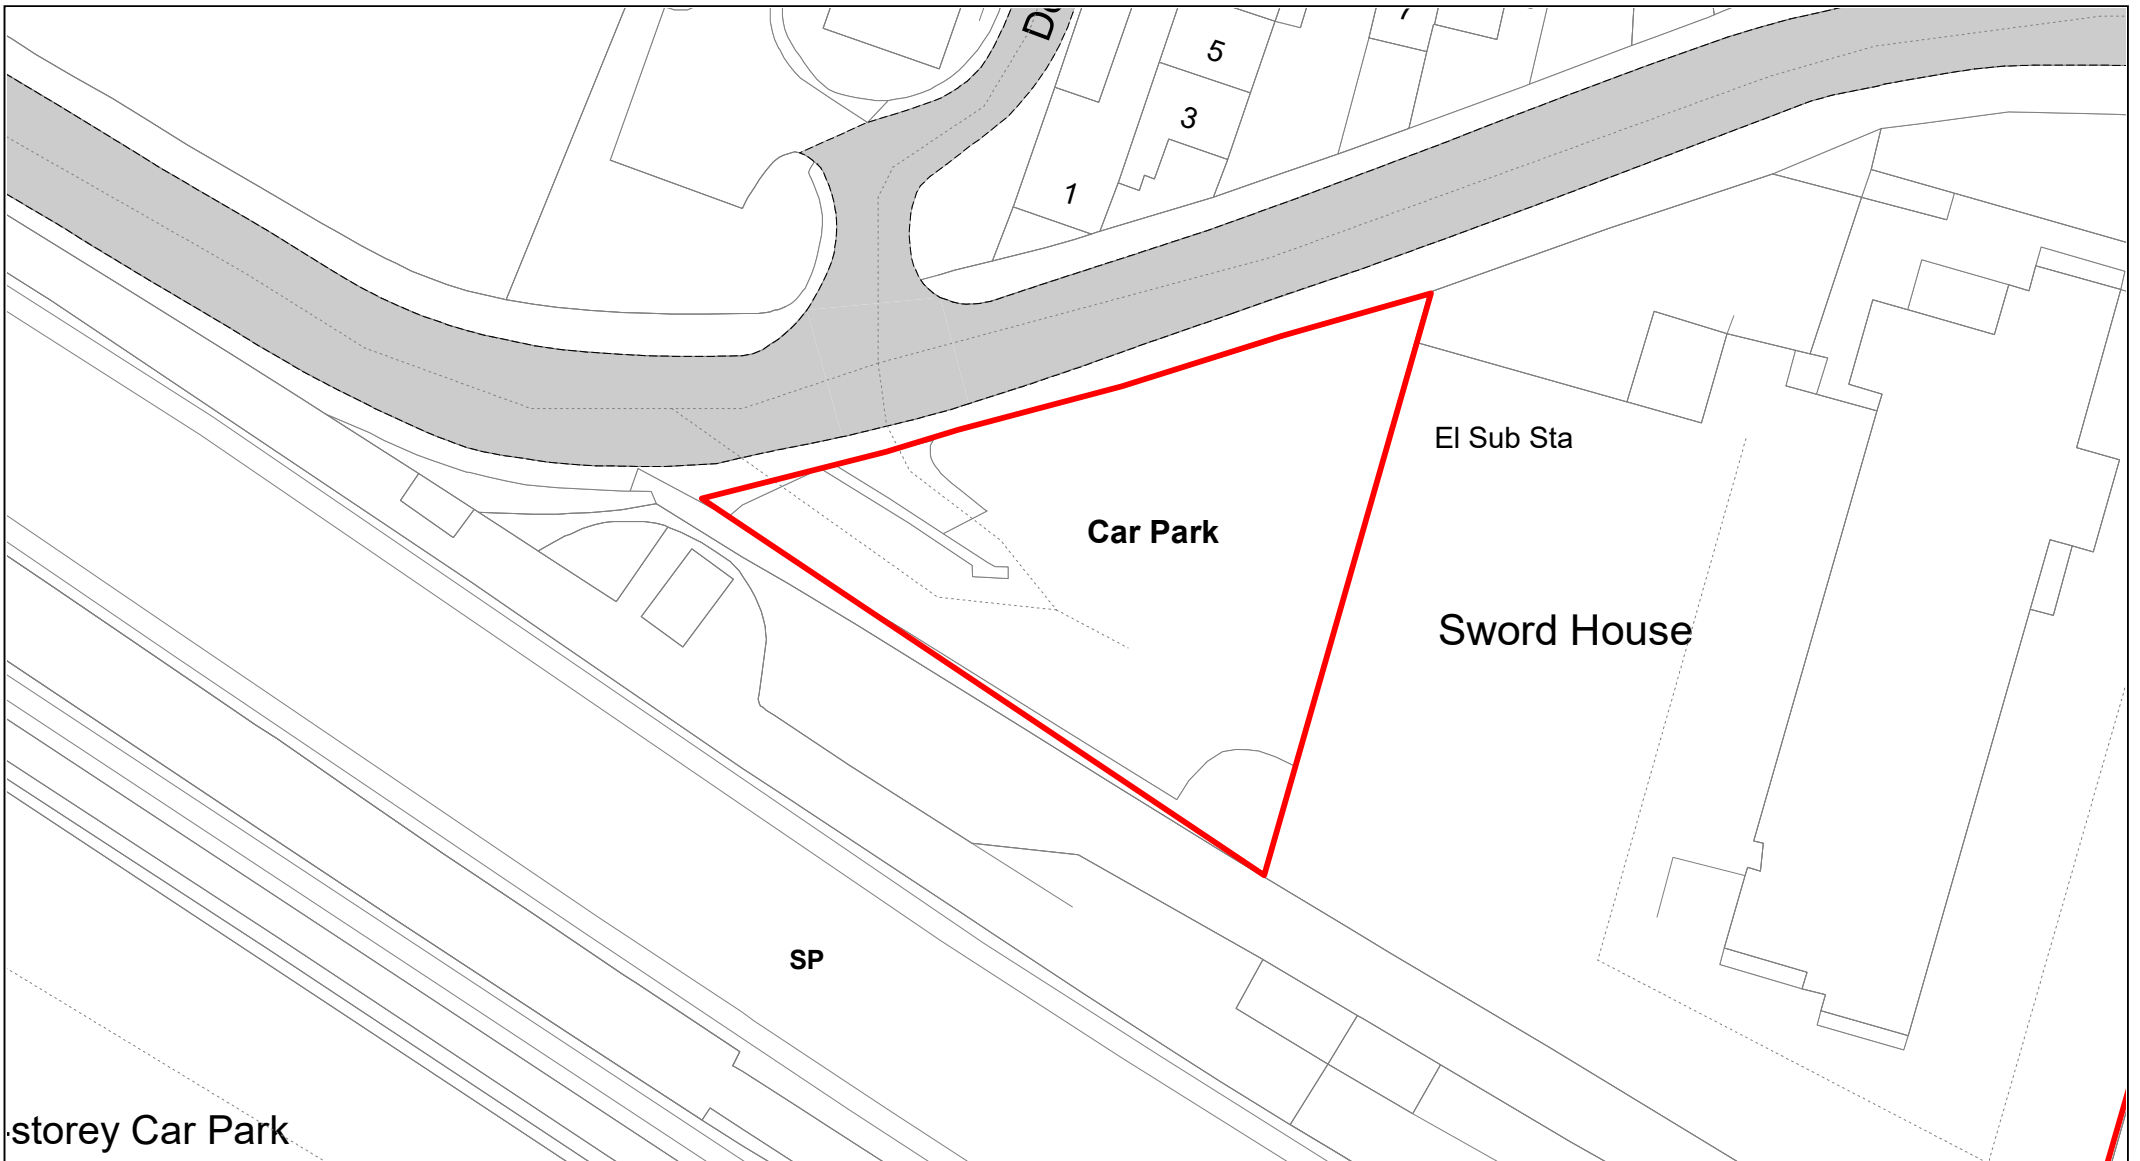

**Buckinghamshire
Council**

Totteridge Road

© Crown copyright. All rights reserved
Buckinghamshire Council
Licence No. 100021529 2020

SCALE	1 : 500
DATE	19/02/2021
DRAWING No.	024
DRAWN BY	BOM
REVISION No.	001