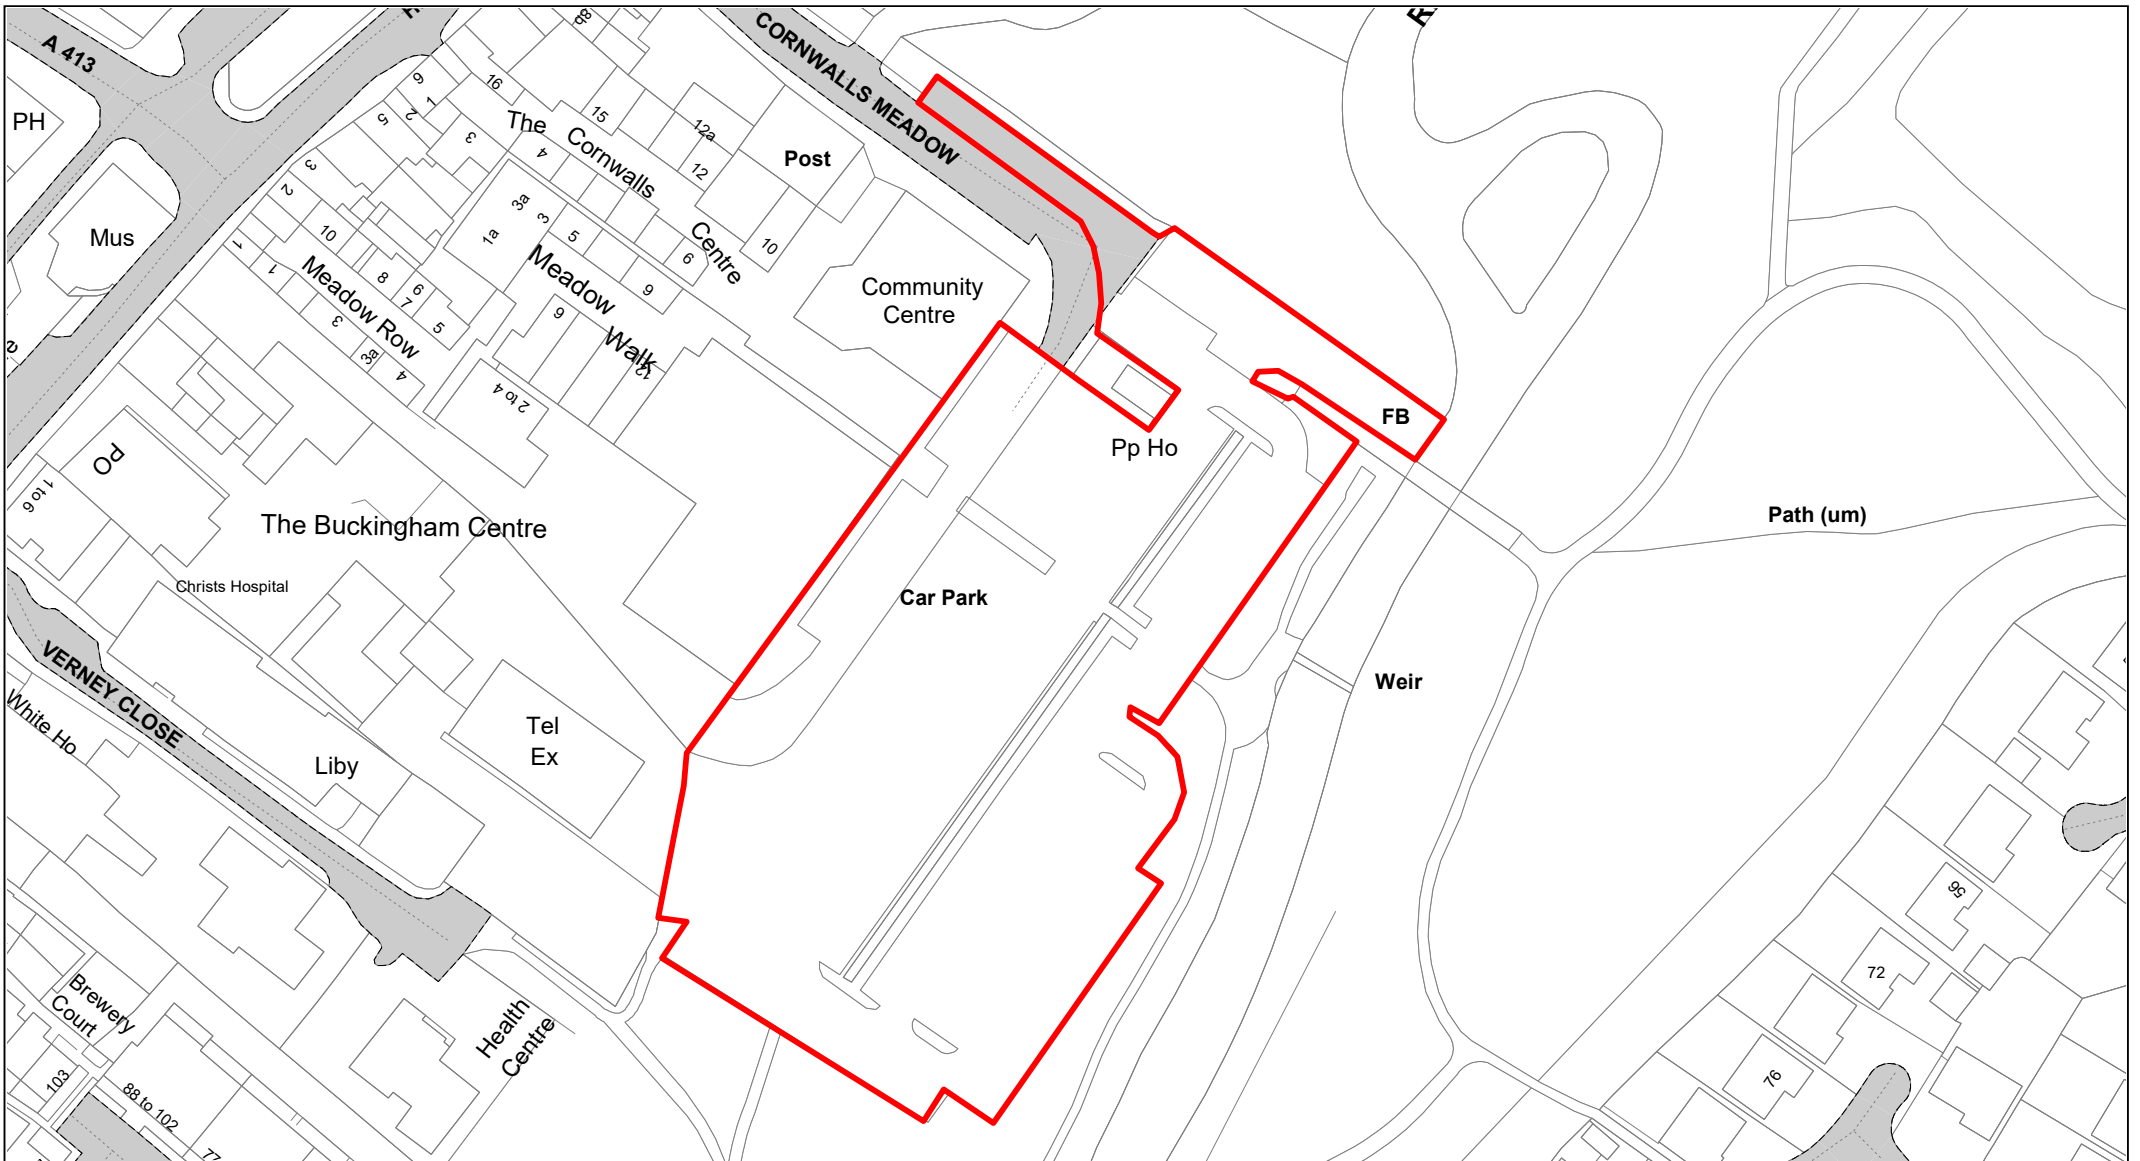

**Buckinghamshire
Council**

Cornwall's Meadow

© Crown copyright. All rights reserved
Buckinghamshire Council
Licence No. 100021529 2020

SCALE	1 : 1250
DATE	19/02/2021
DRAWING No.	015
DRAWN BY	BOM
REVISION No.	001