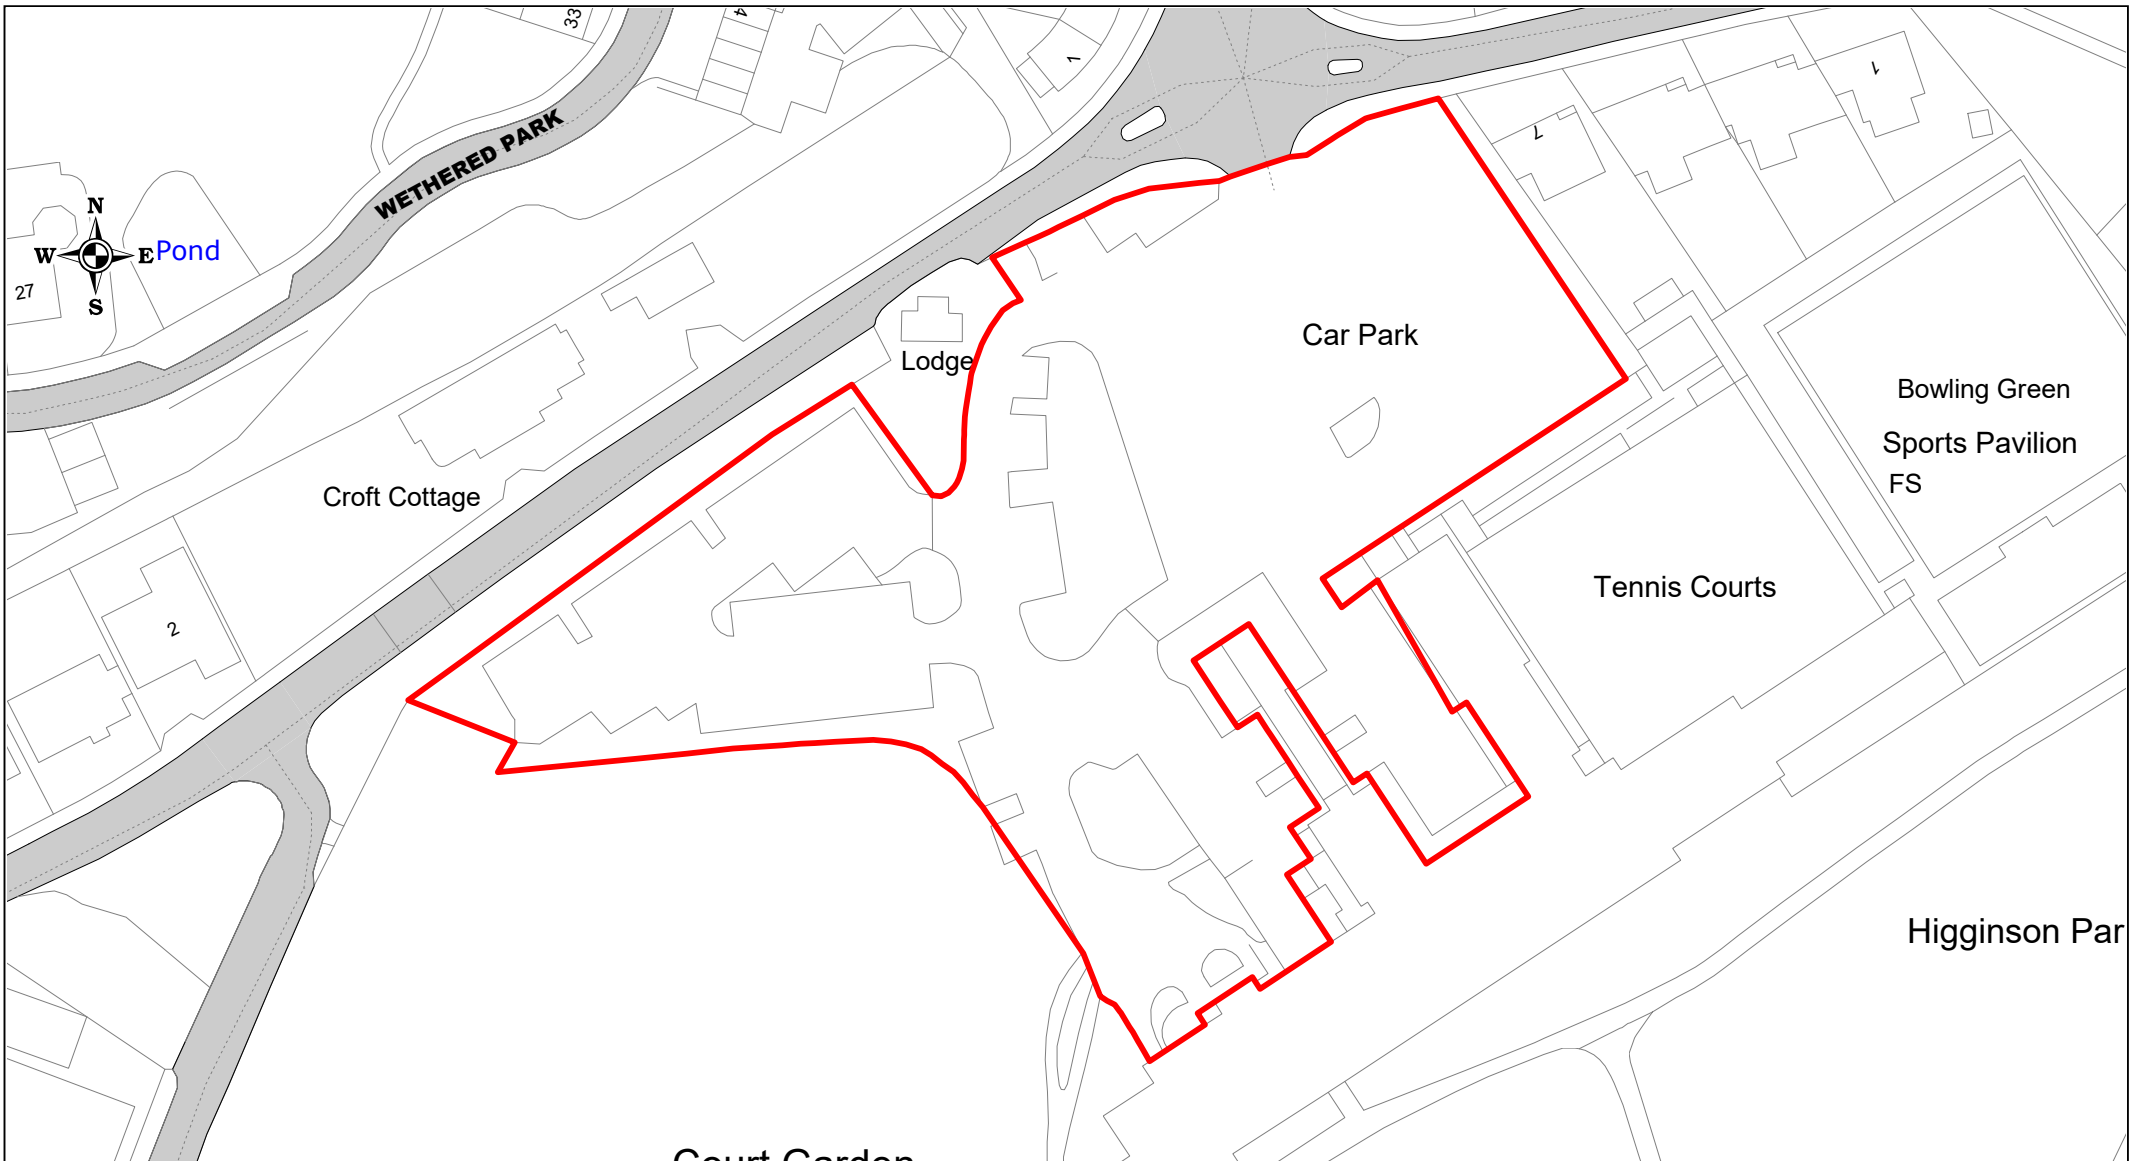

Buckinghamshire Council

Pound Lane

© Crown copyright. All rights reserved
Buckinghamshire Council
Licence No. 100021529 2021

SCALE	1 : 1000
DATE	TBC
DRAWING No.	037
DRAWN BY	IWT
REVISION No.	001