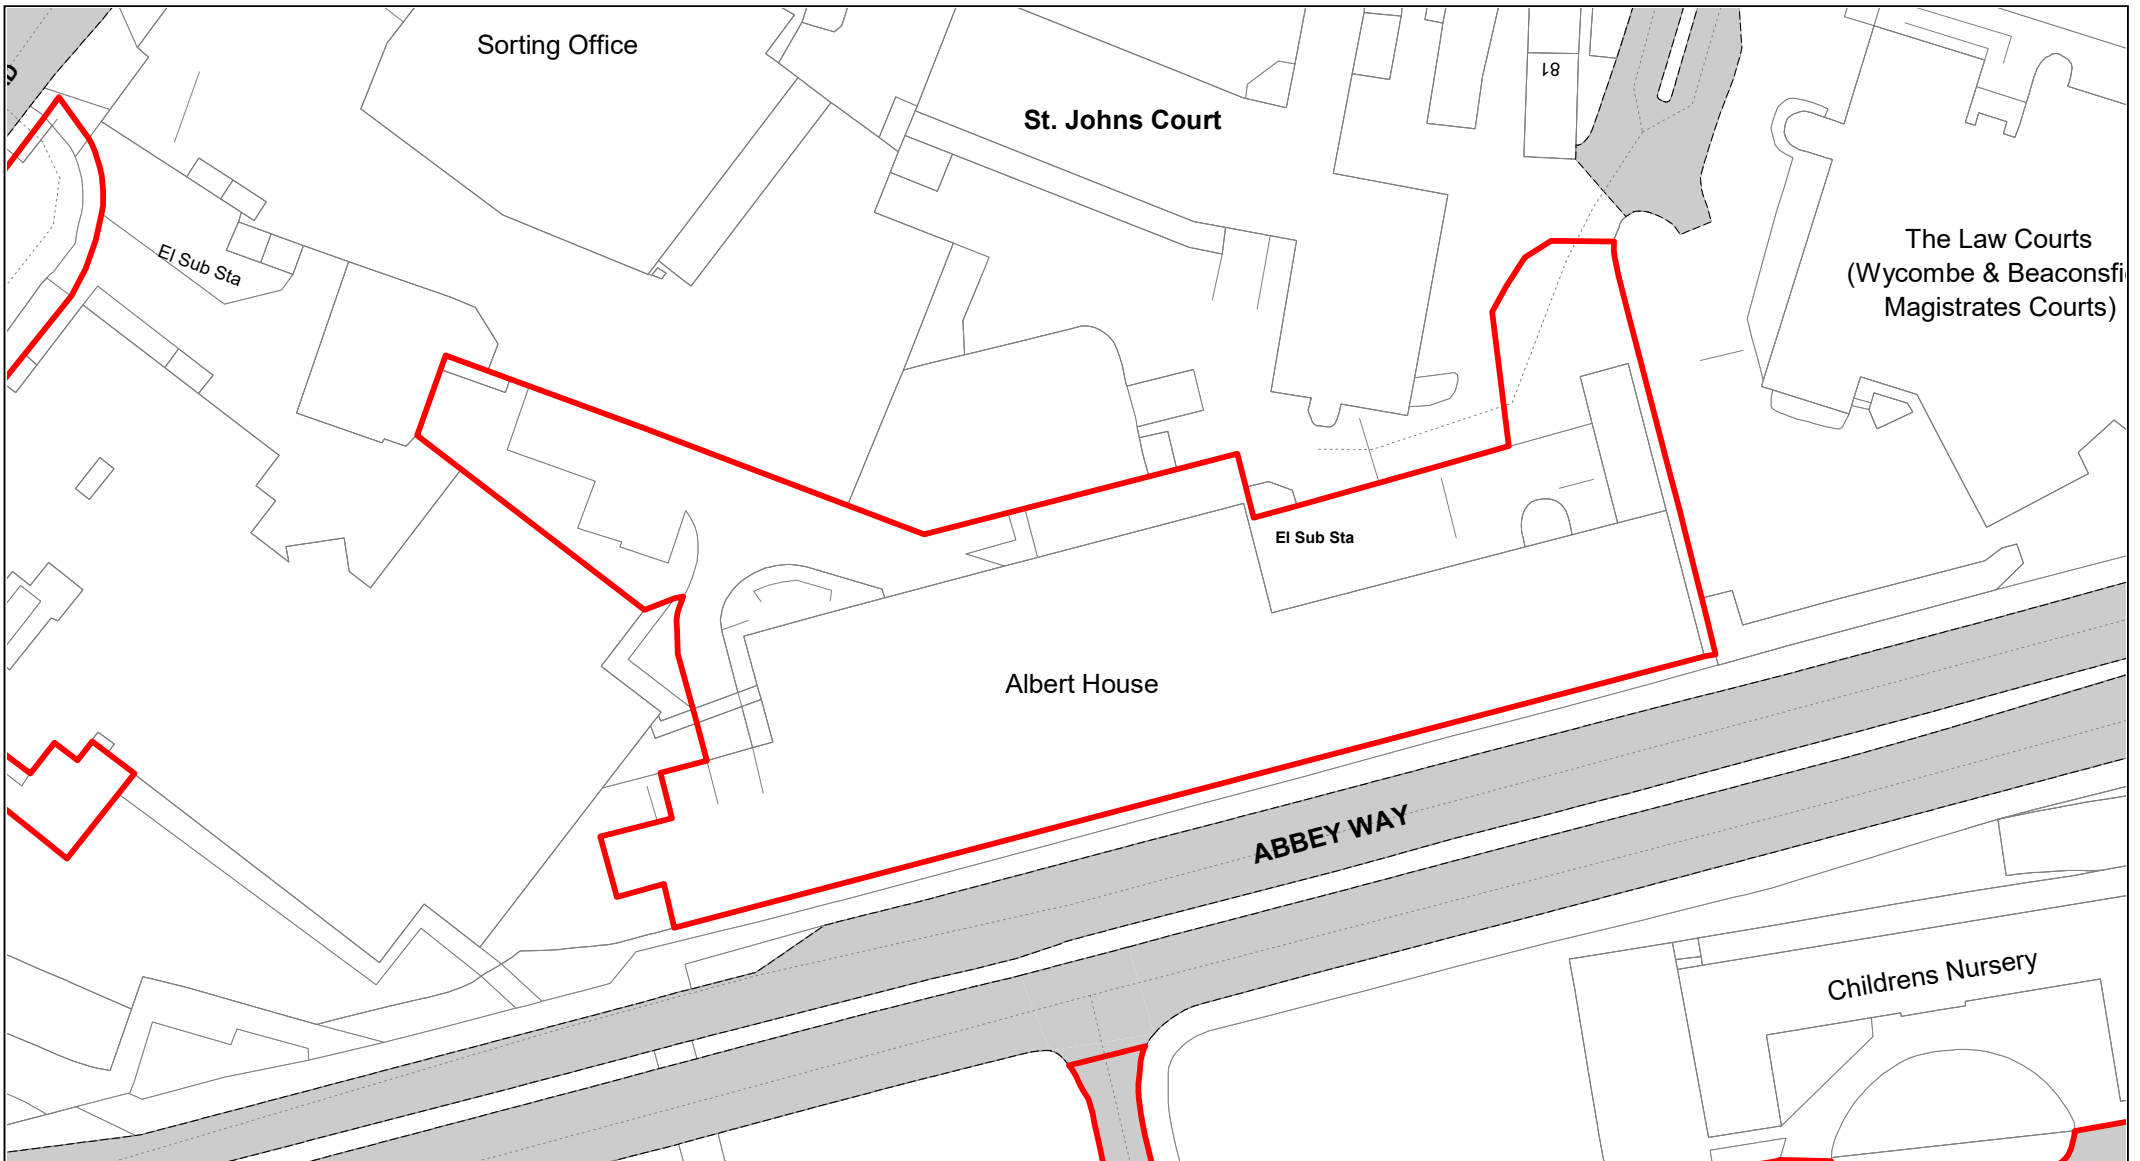

**Buckinghamshire
Council**

Council Offices Rear

© Crown copyright. All rights reserved
Buckinghamshire Council
Licence No. 100021529 2020

SCALE	1 : 750
DATE	19/02/2021
DRAWING No.	032
DRAWN BY	BOM
REVISION No.	001