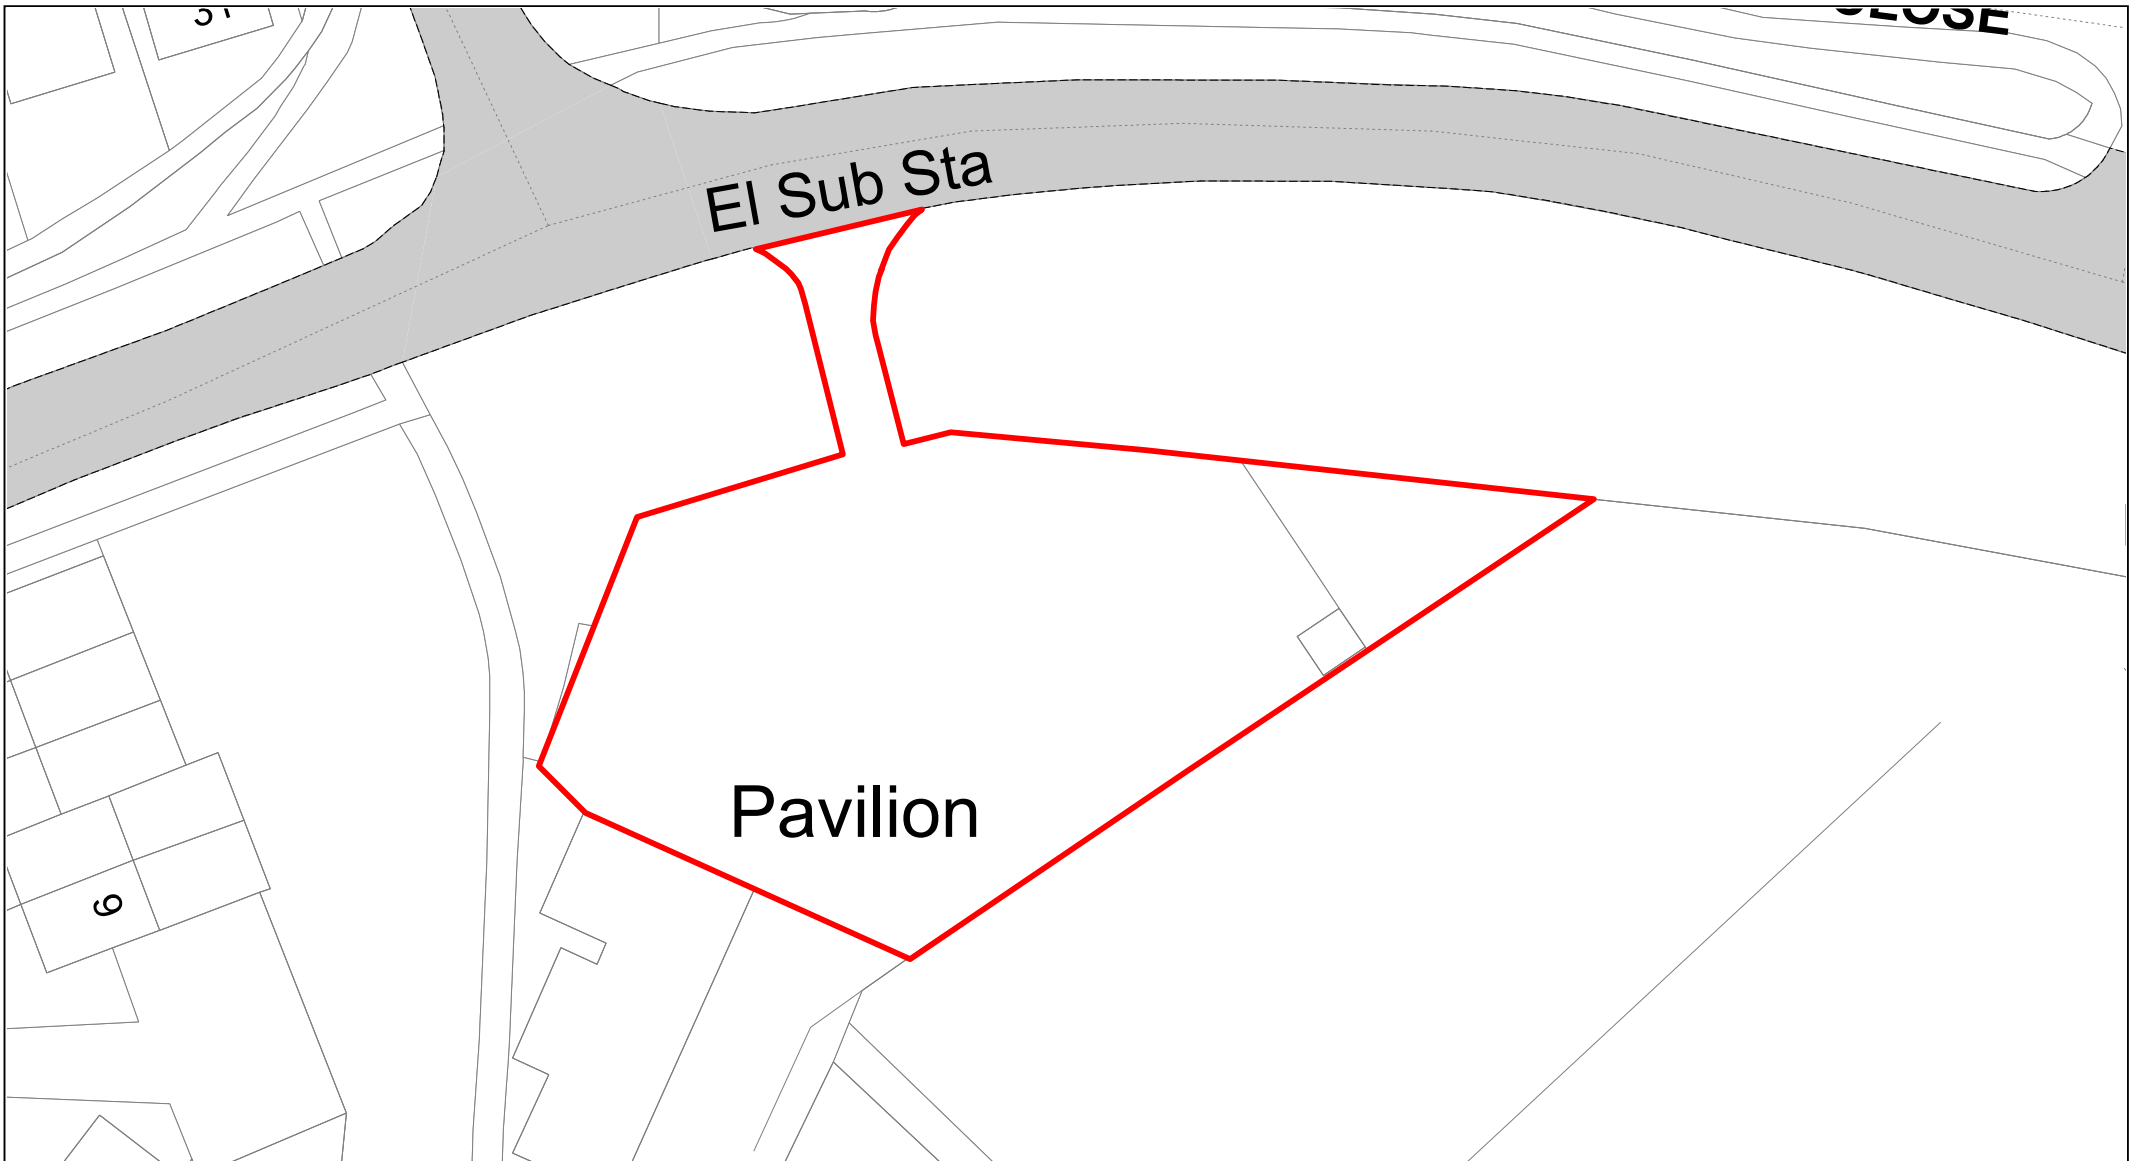

**Buckinghamshire
Council**

Stratford Fields

© Crown copyright. All rights reserved
Buckinghamshire Council
Licence No. 100021529 2020

SCALE	1 : 500
DATE	19/02/2021
DRAWING No.	017
DRAWN BY	BOM
REVISION No.	001