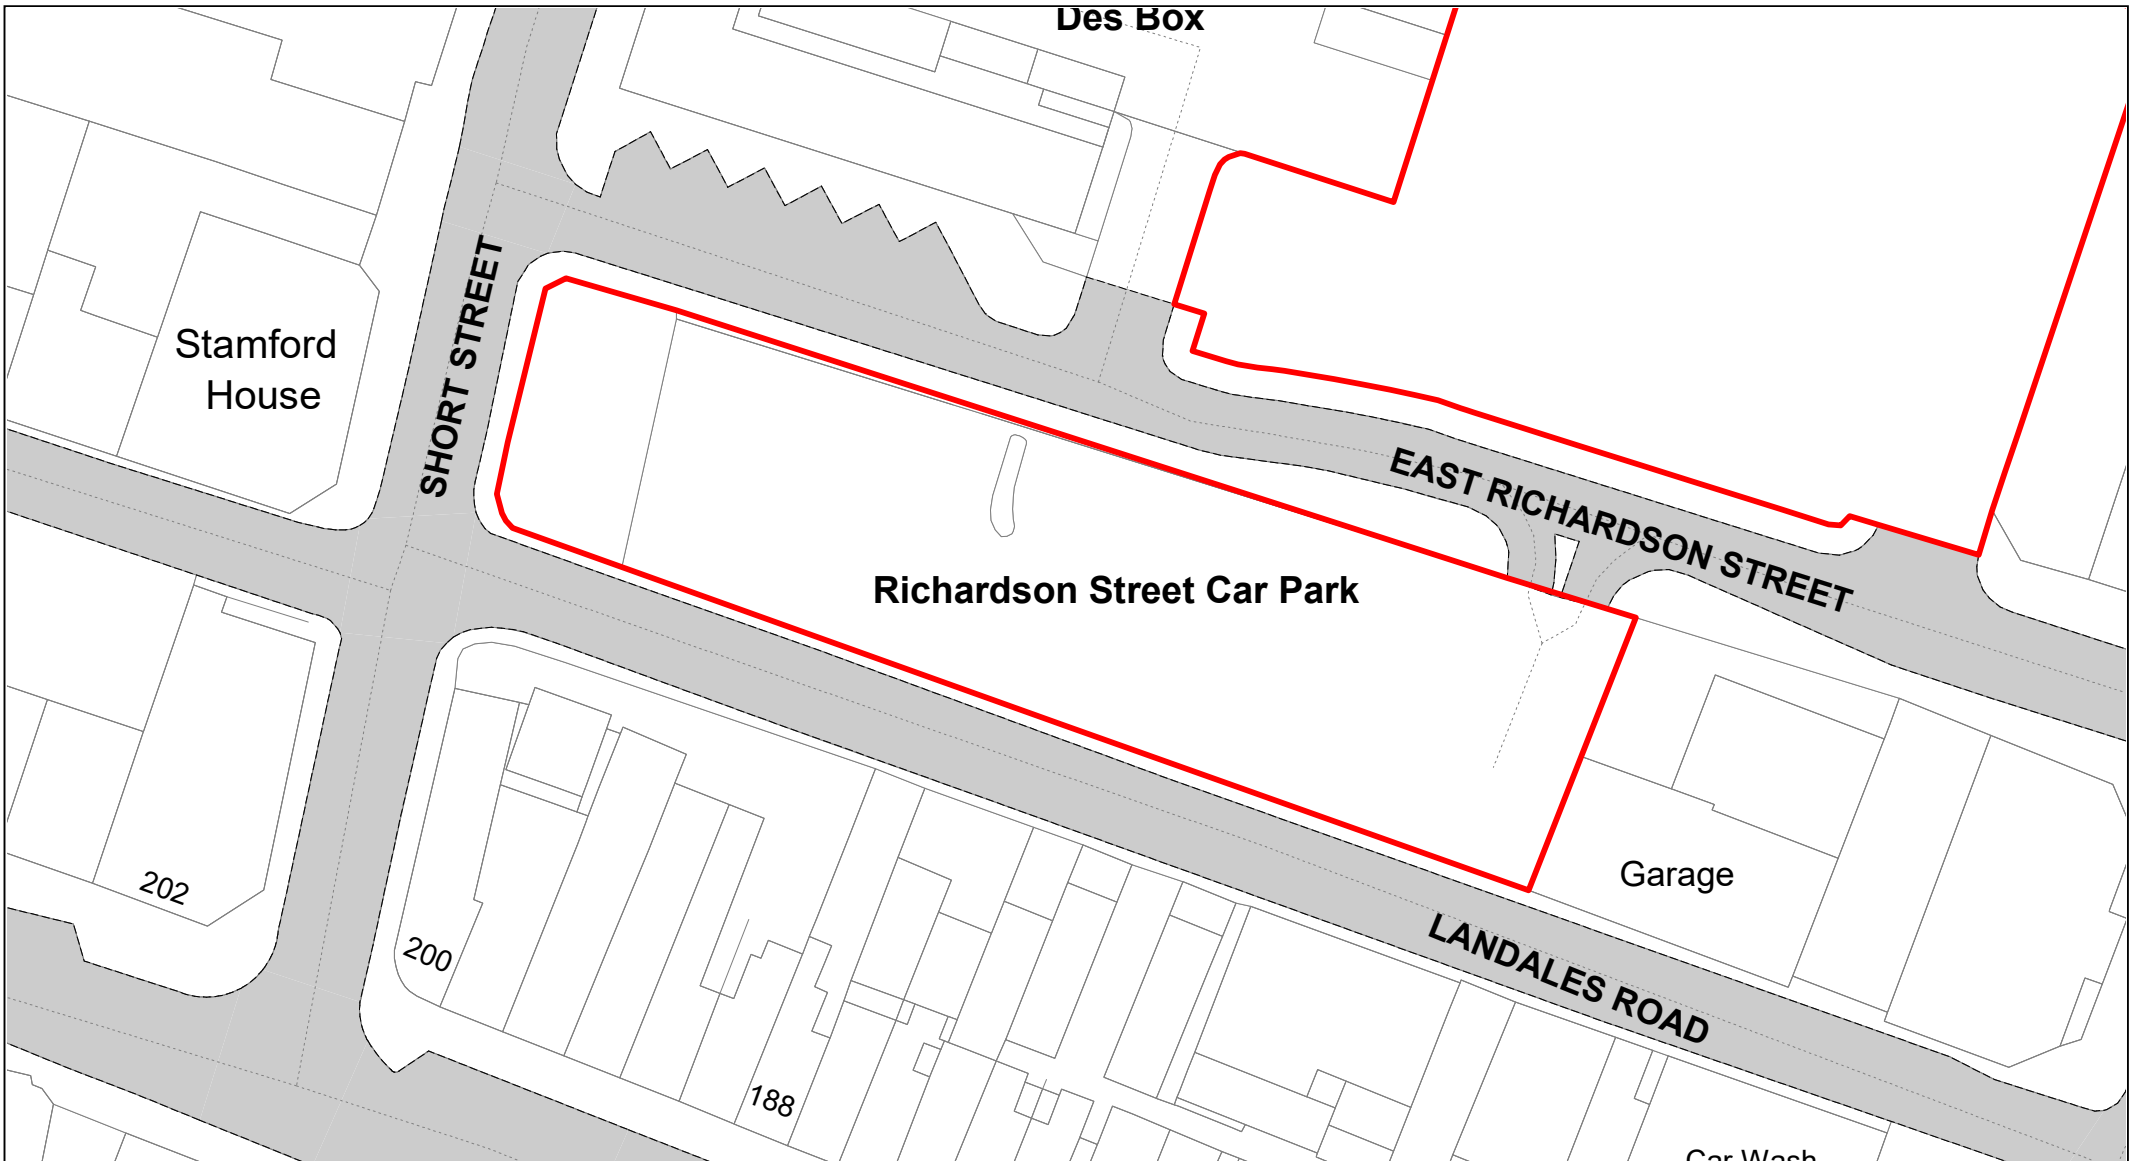

SCALE	1 : 500
DATE	19/02/2021
DRAWING No.	026
DRAWN BY	BOM
REVISION No.	001

Desborough Square

© Crown copyright. All rights reserved
 Buckinghamshire Council
 Licence No. 100021529 2020

SCALE	1 : 500
DATE	19/02/2021
DRAWING No.	027
DRAWN BY	BOM
REVISION No.	001