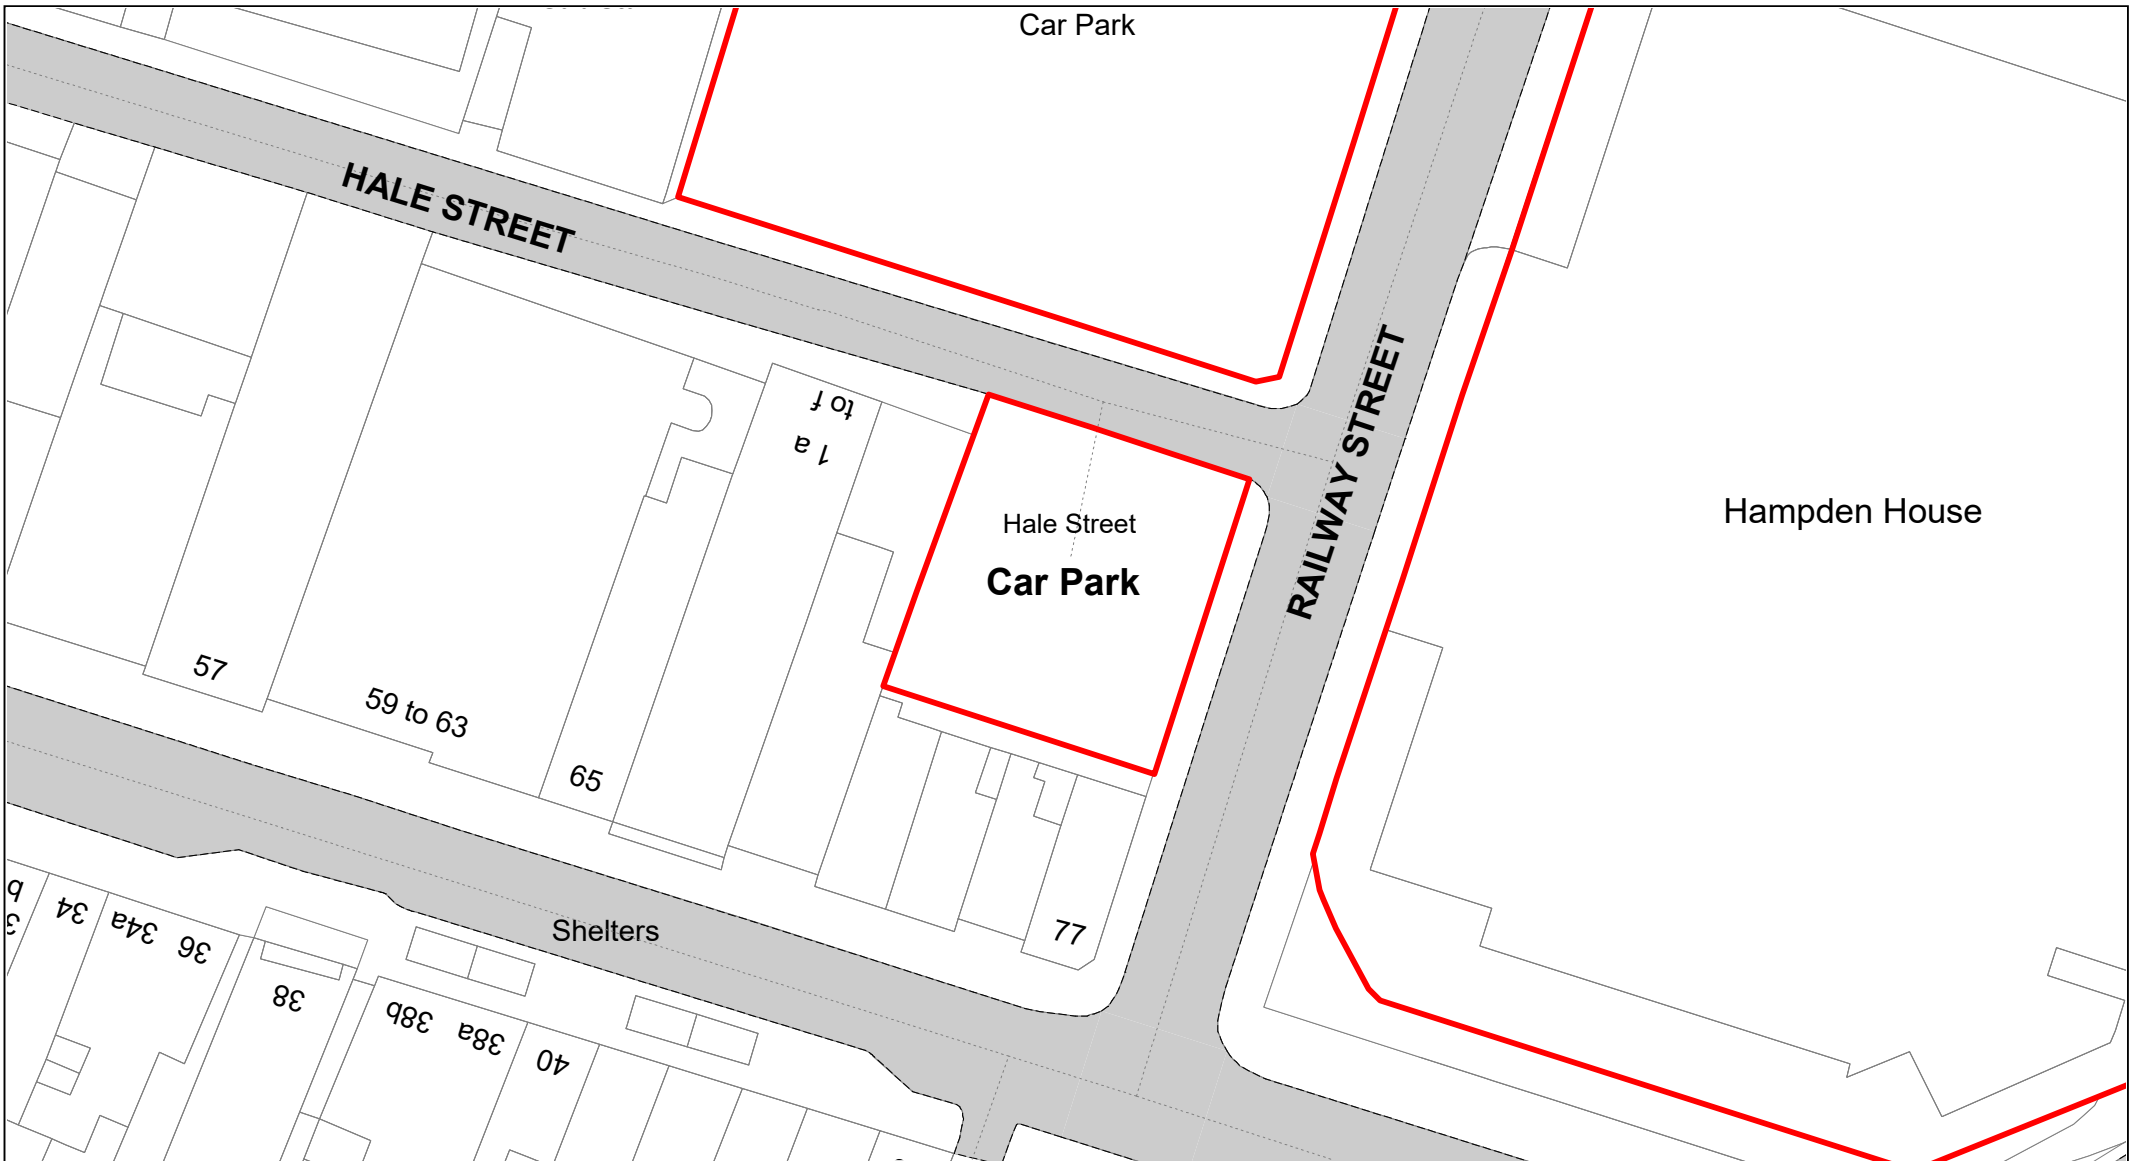

Hale Street

© Crown copyright. All rights reserved
Buckinghamshire Council
Licence No. 100021529 2020

SCALE	1 : 500
DATE	19/02/2021
DRAWING No.	007
DRAWN BY	BOM
REVISION No.	001