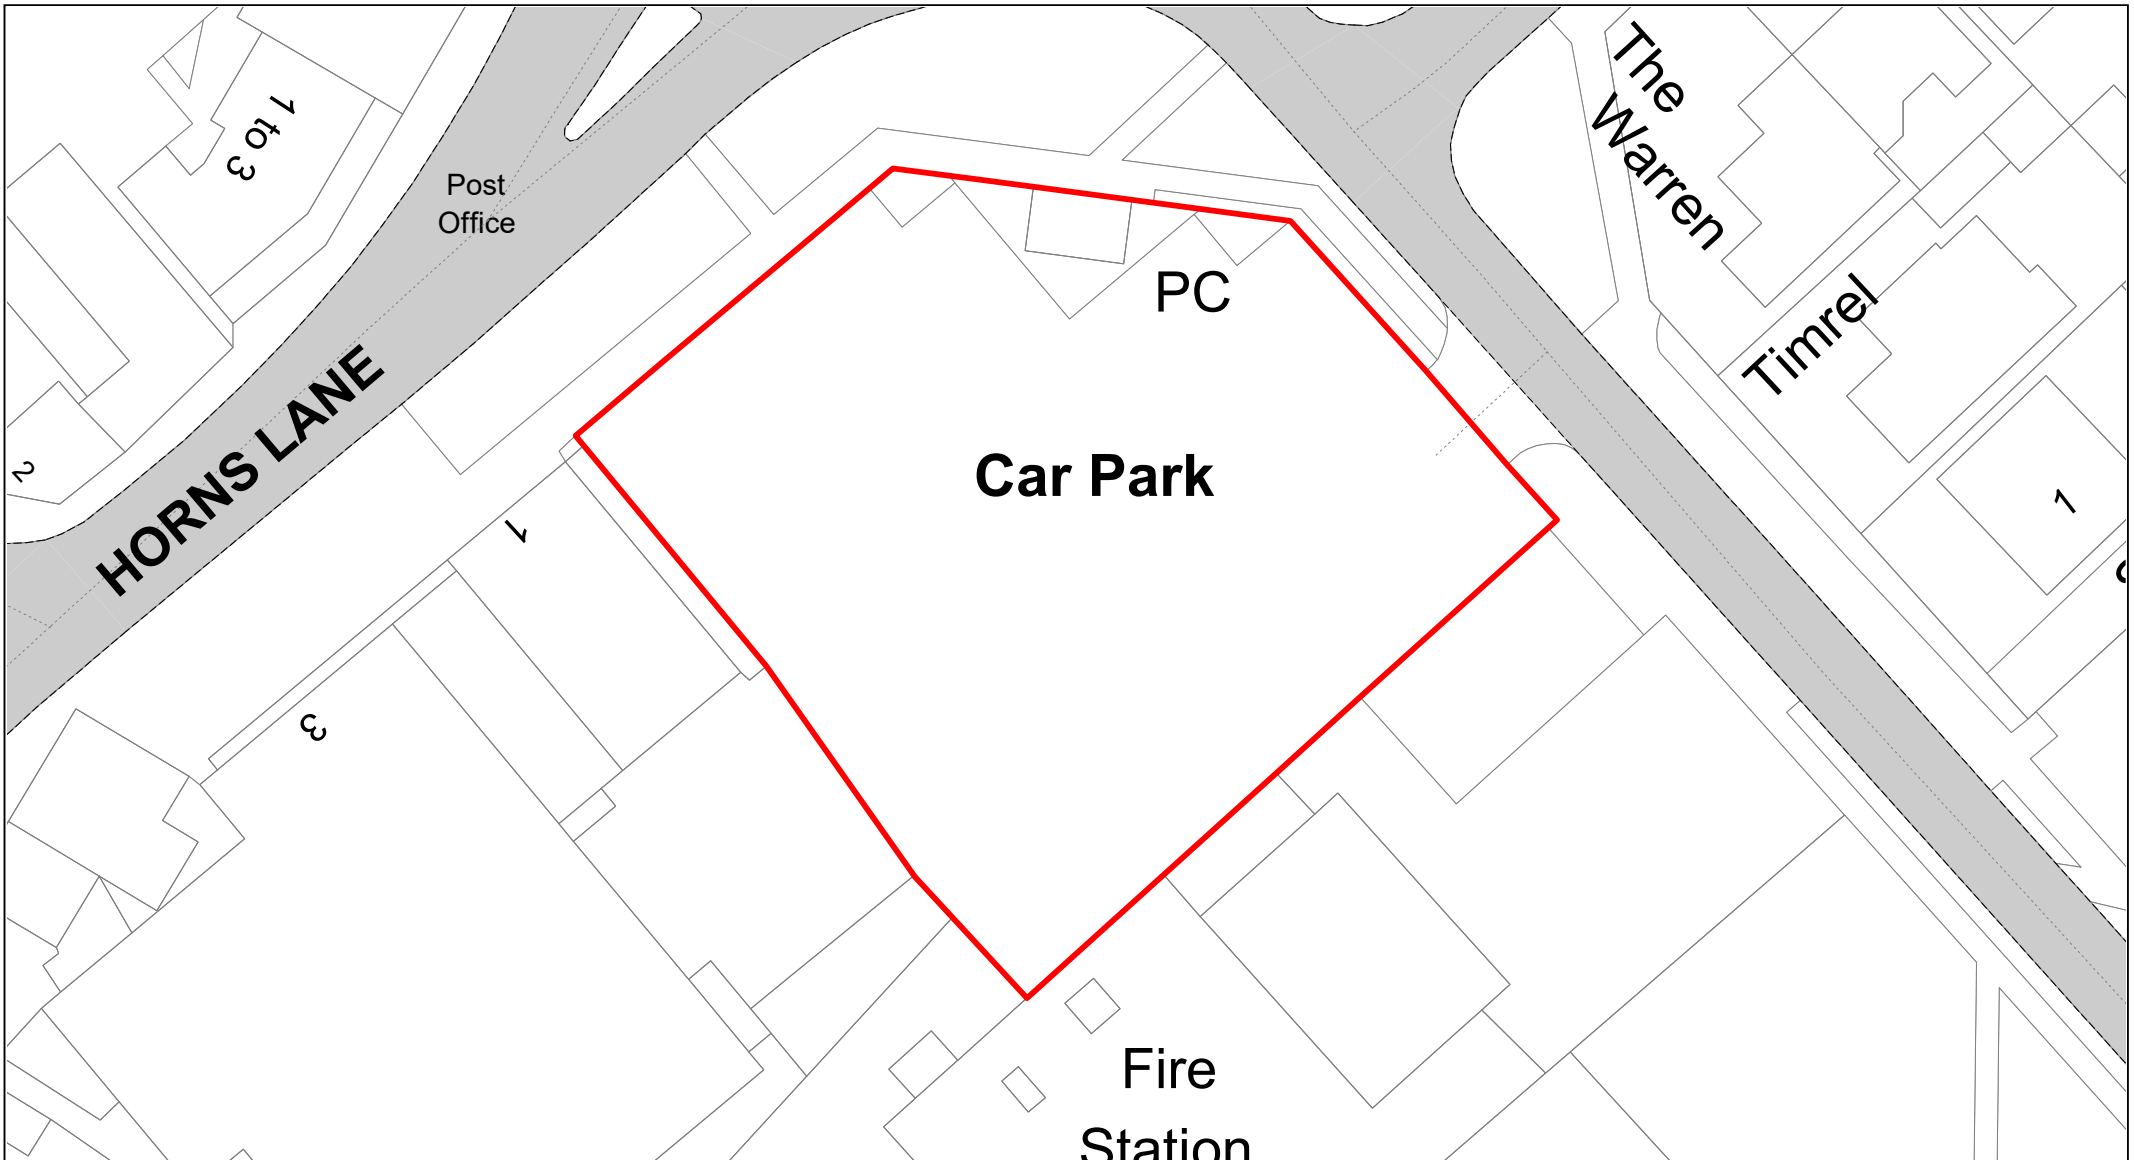

Horns Lane

© Crown copyright. All rights reserved
 Buckinghamshire Council
 Licence No. 100021529 2020

SCALE	1 : 500
DATE	19/02/2021
DRAWING No.	041
DRAWN BY	BOM
REVISION No.	001

Wakeman Road

© Crown copyright. All rights reserved
 Buckinghamshire Council
 Licence No. 100021529 2020