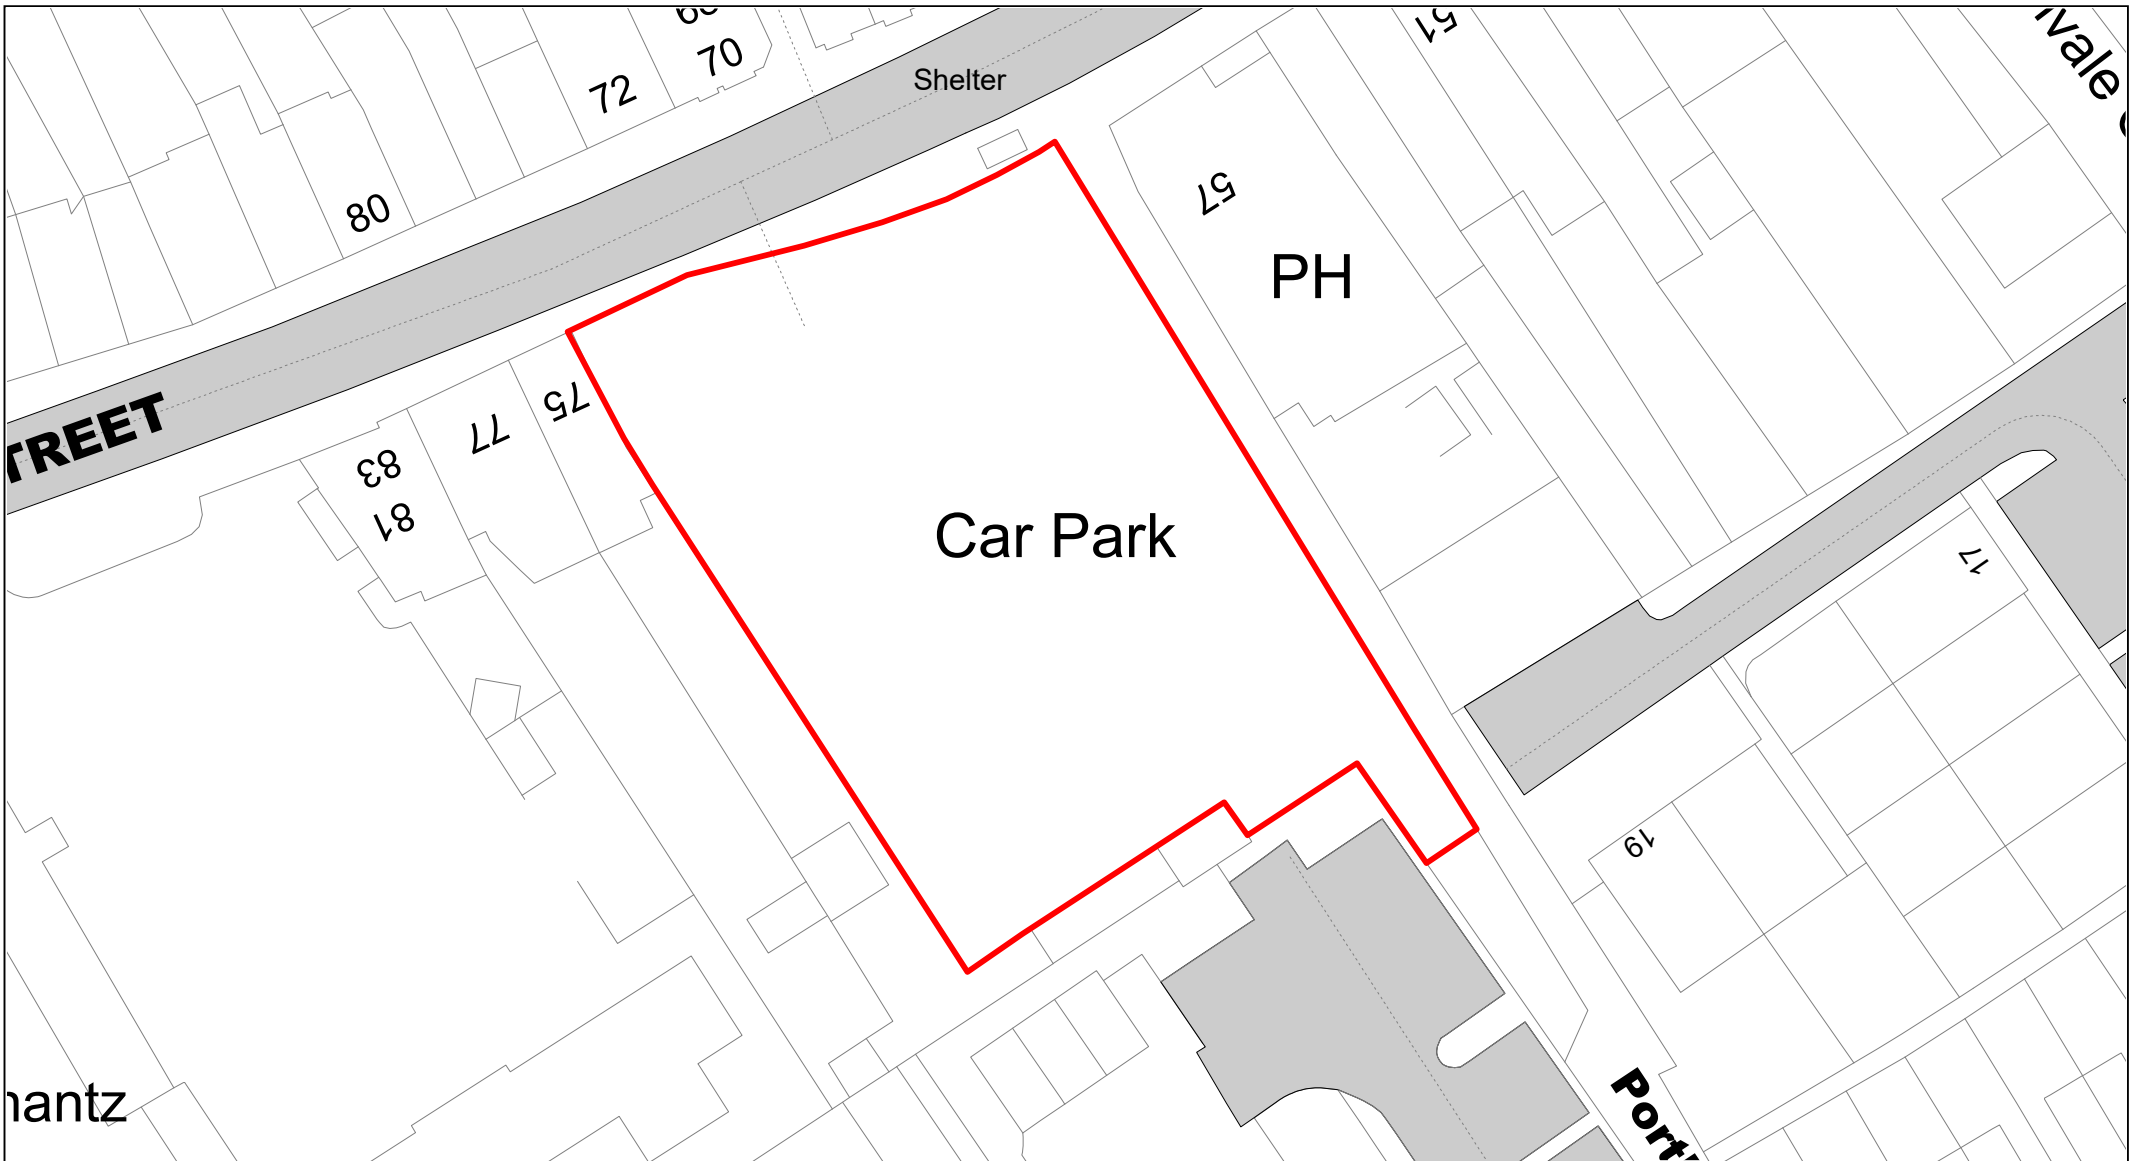

SCALE	1 : 750
DATE	19/02/2021
DRAWING No.	036
DRAWN BY	BOM
REVISION No.	001

Buckinghamshire Council

Pound Lane

© Crown copyright. All rights reserved
 Buckinghamshire Council
 Licence No. 100021529 2021

SCALE	1 : 1000
DATE	TBC
DRAWING No.	037
DRAWN BY	IWT
REVISION No.	001