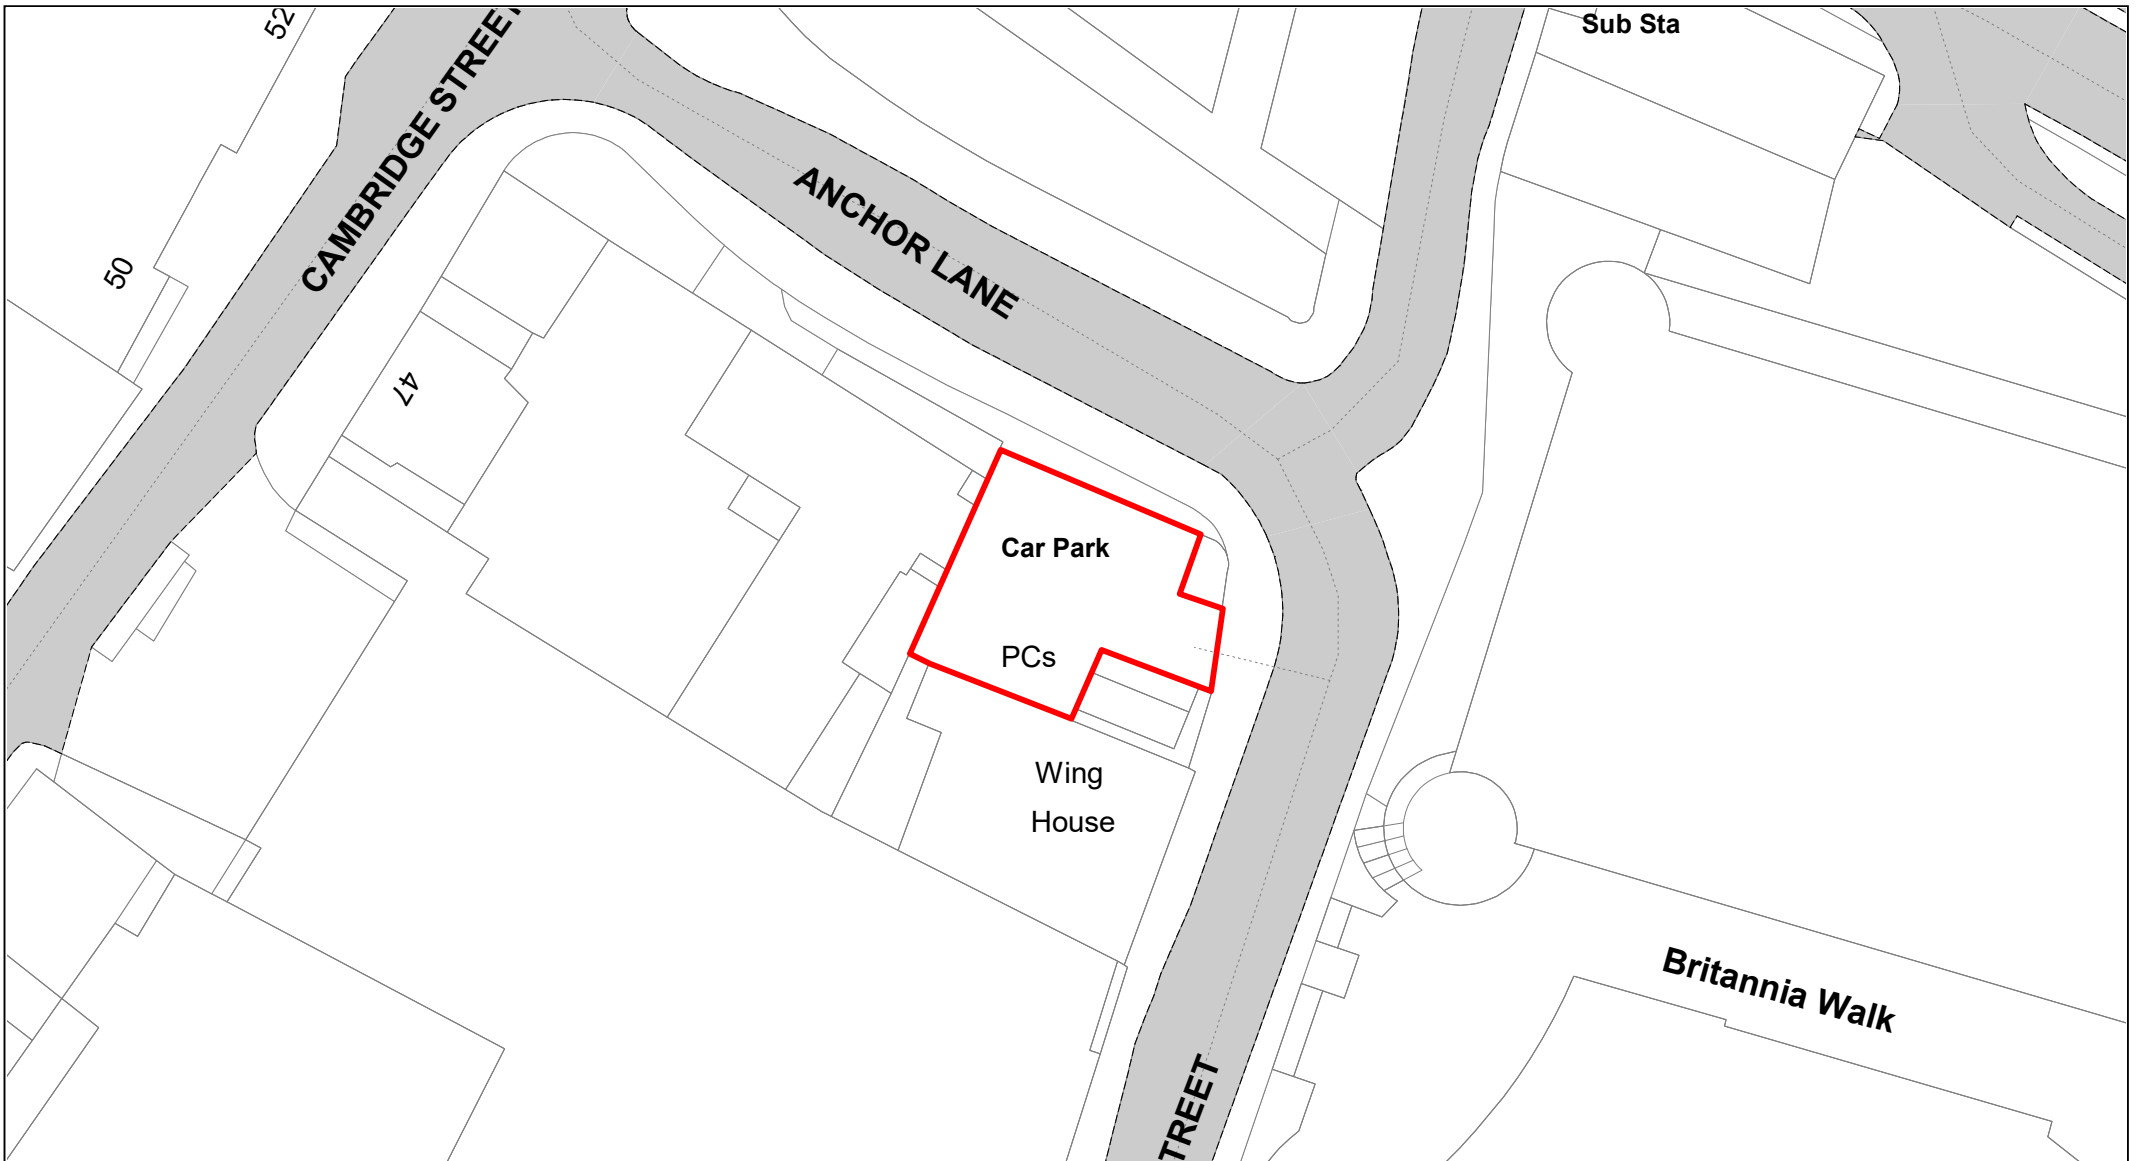

Anchor Lane

© Crown copyright. All rights reserved
Buckinghamshire Council
Licence No. 100021529 2020

SCALE	1 : 500
DATE	19/02/2021
DRAWING No.	012
DRAWN BY	BOM
REVISION No.	001