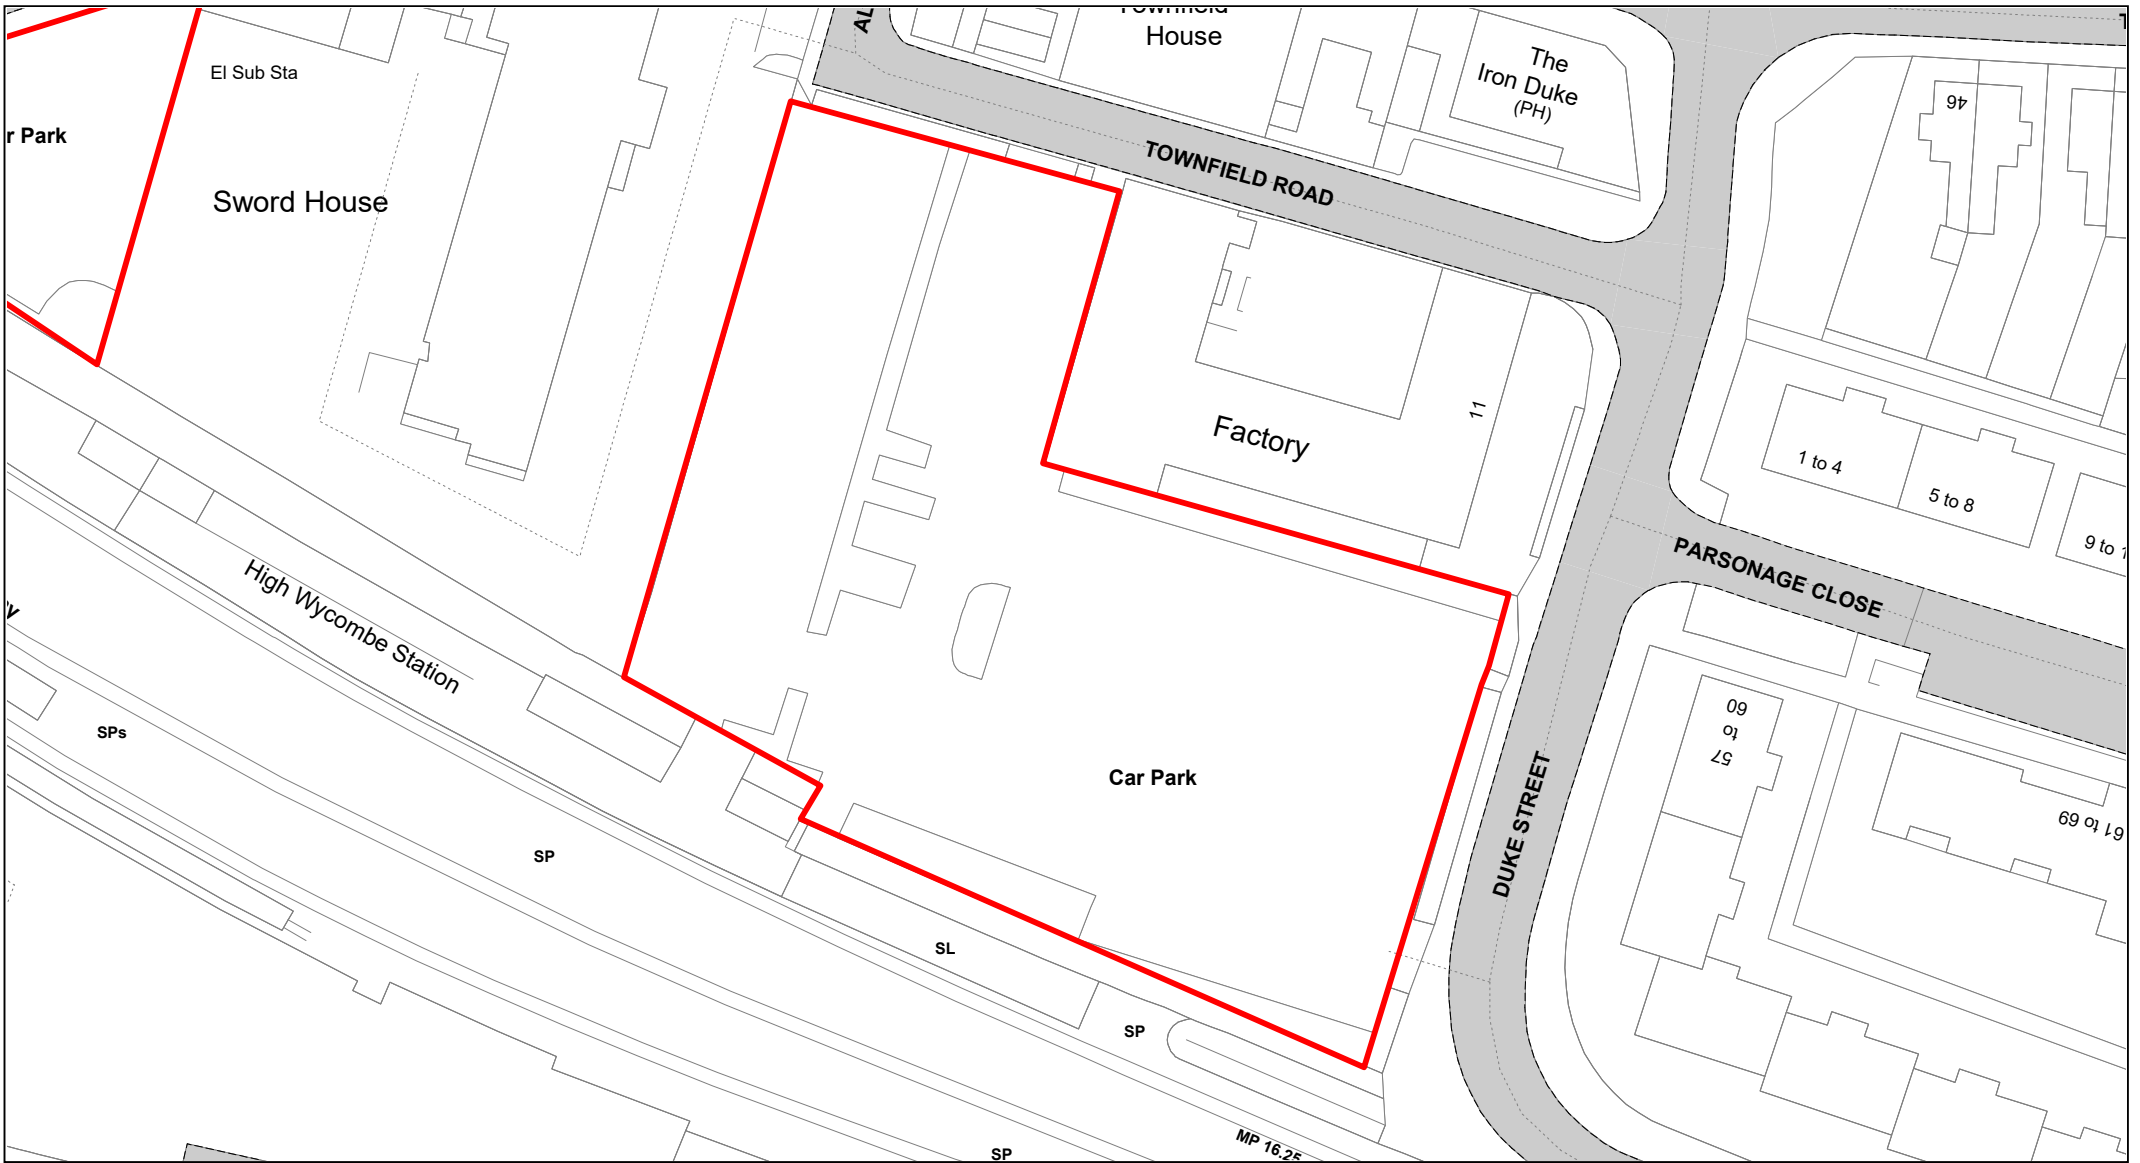

**Buckinghamshire
Council**

Duke Street

© Crown copyright. All rights reserved
Buckinghamshire Council
Licence No. 100021529 2020

SCALE	1 : 750
DATE	19/02/2021
DRAWING No.	025
DRAWN BY	BOM
REVISION No.	001