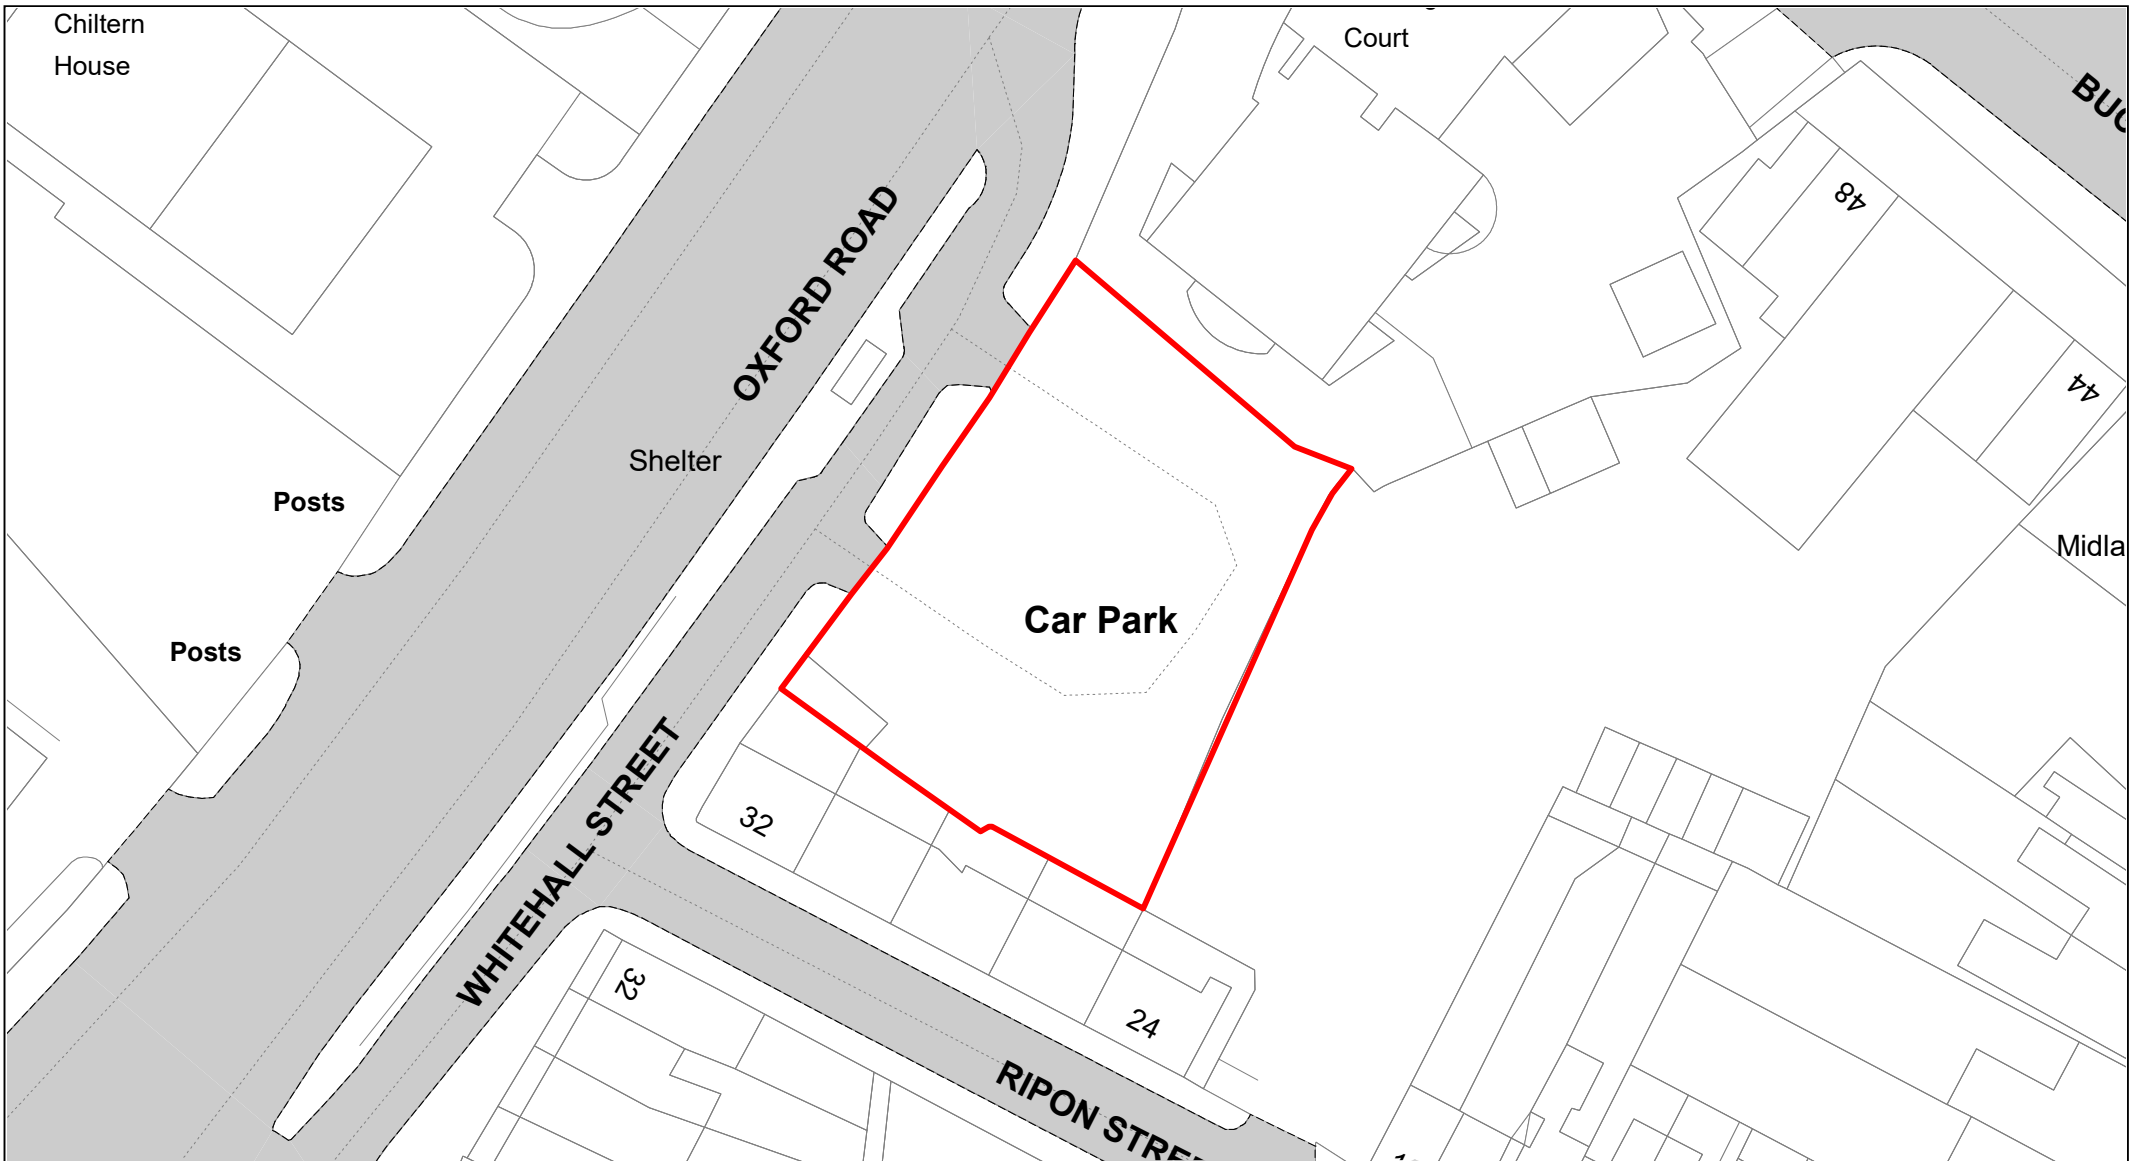

Whitehall Street

© Crown copyright. All rights reserved
Buckinghamshire Council
Licence No. 100021529 2020

SCALE	1 : 500
DATE	19/02/2021
DRAWING No.	009
DRAWN BY	BOM
REVISION No.	001