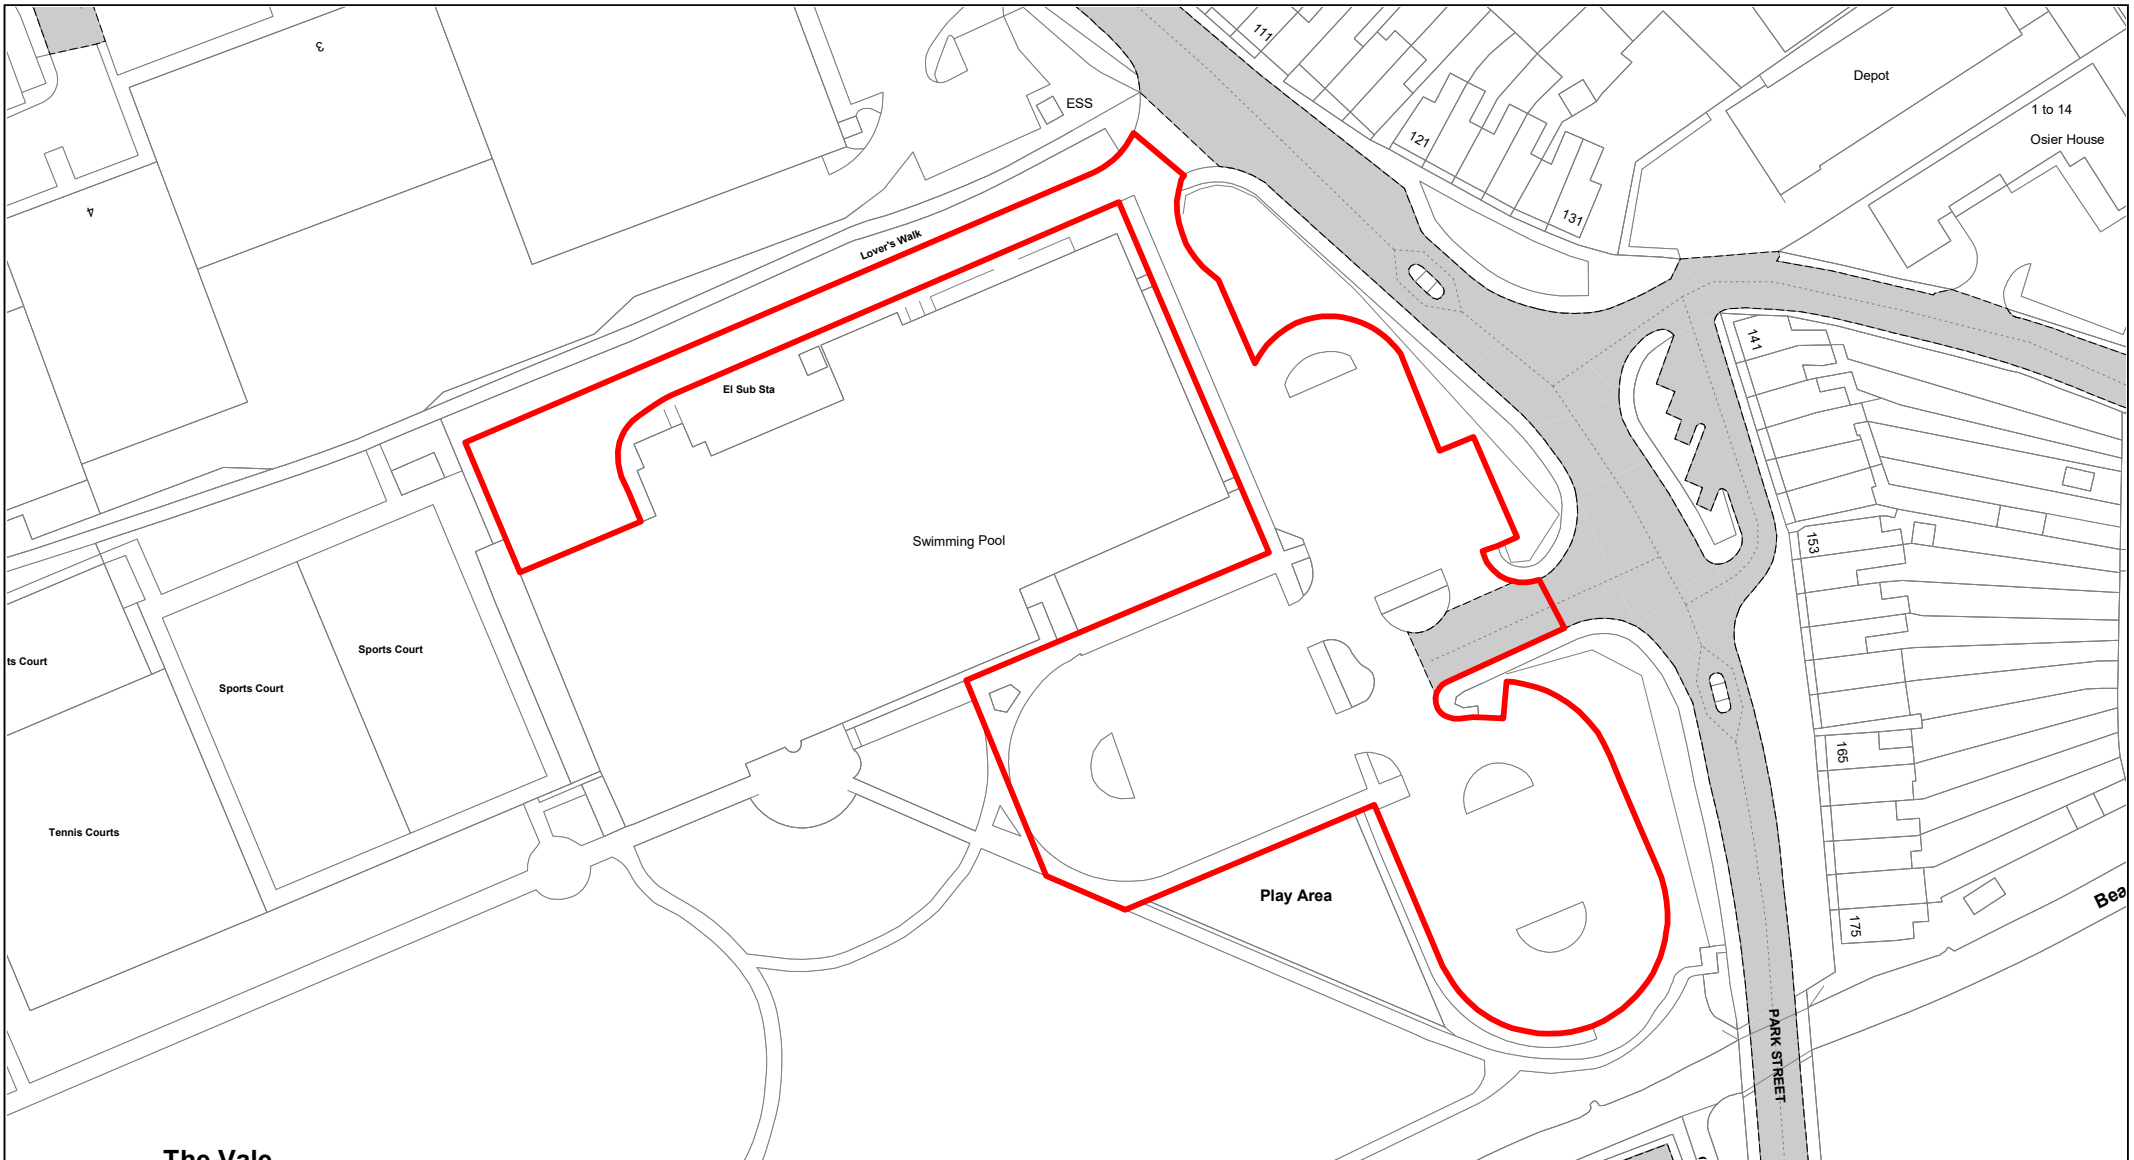

SCALE	1 : 500
DATE	19/02/2021
DRAWING No.	012
DRAWN BY	BOM
REVISION No.	001

Aqua Vale

© Crown copyright. All rights reserved
 Buckinghamshire Council
 Licence No. 100021529 2020

SCALE	1 : 1000
DATE	19/02/2021
DRAWING No.	013
DRAWN BY	BOM
REVISION No.	001