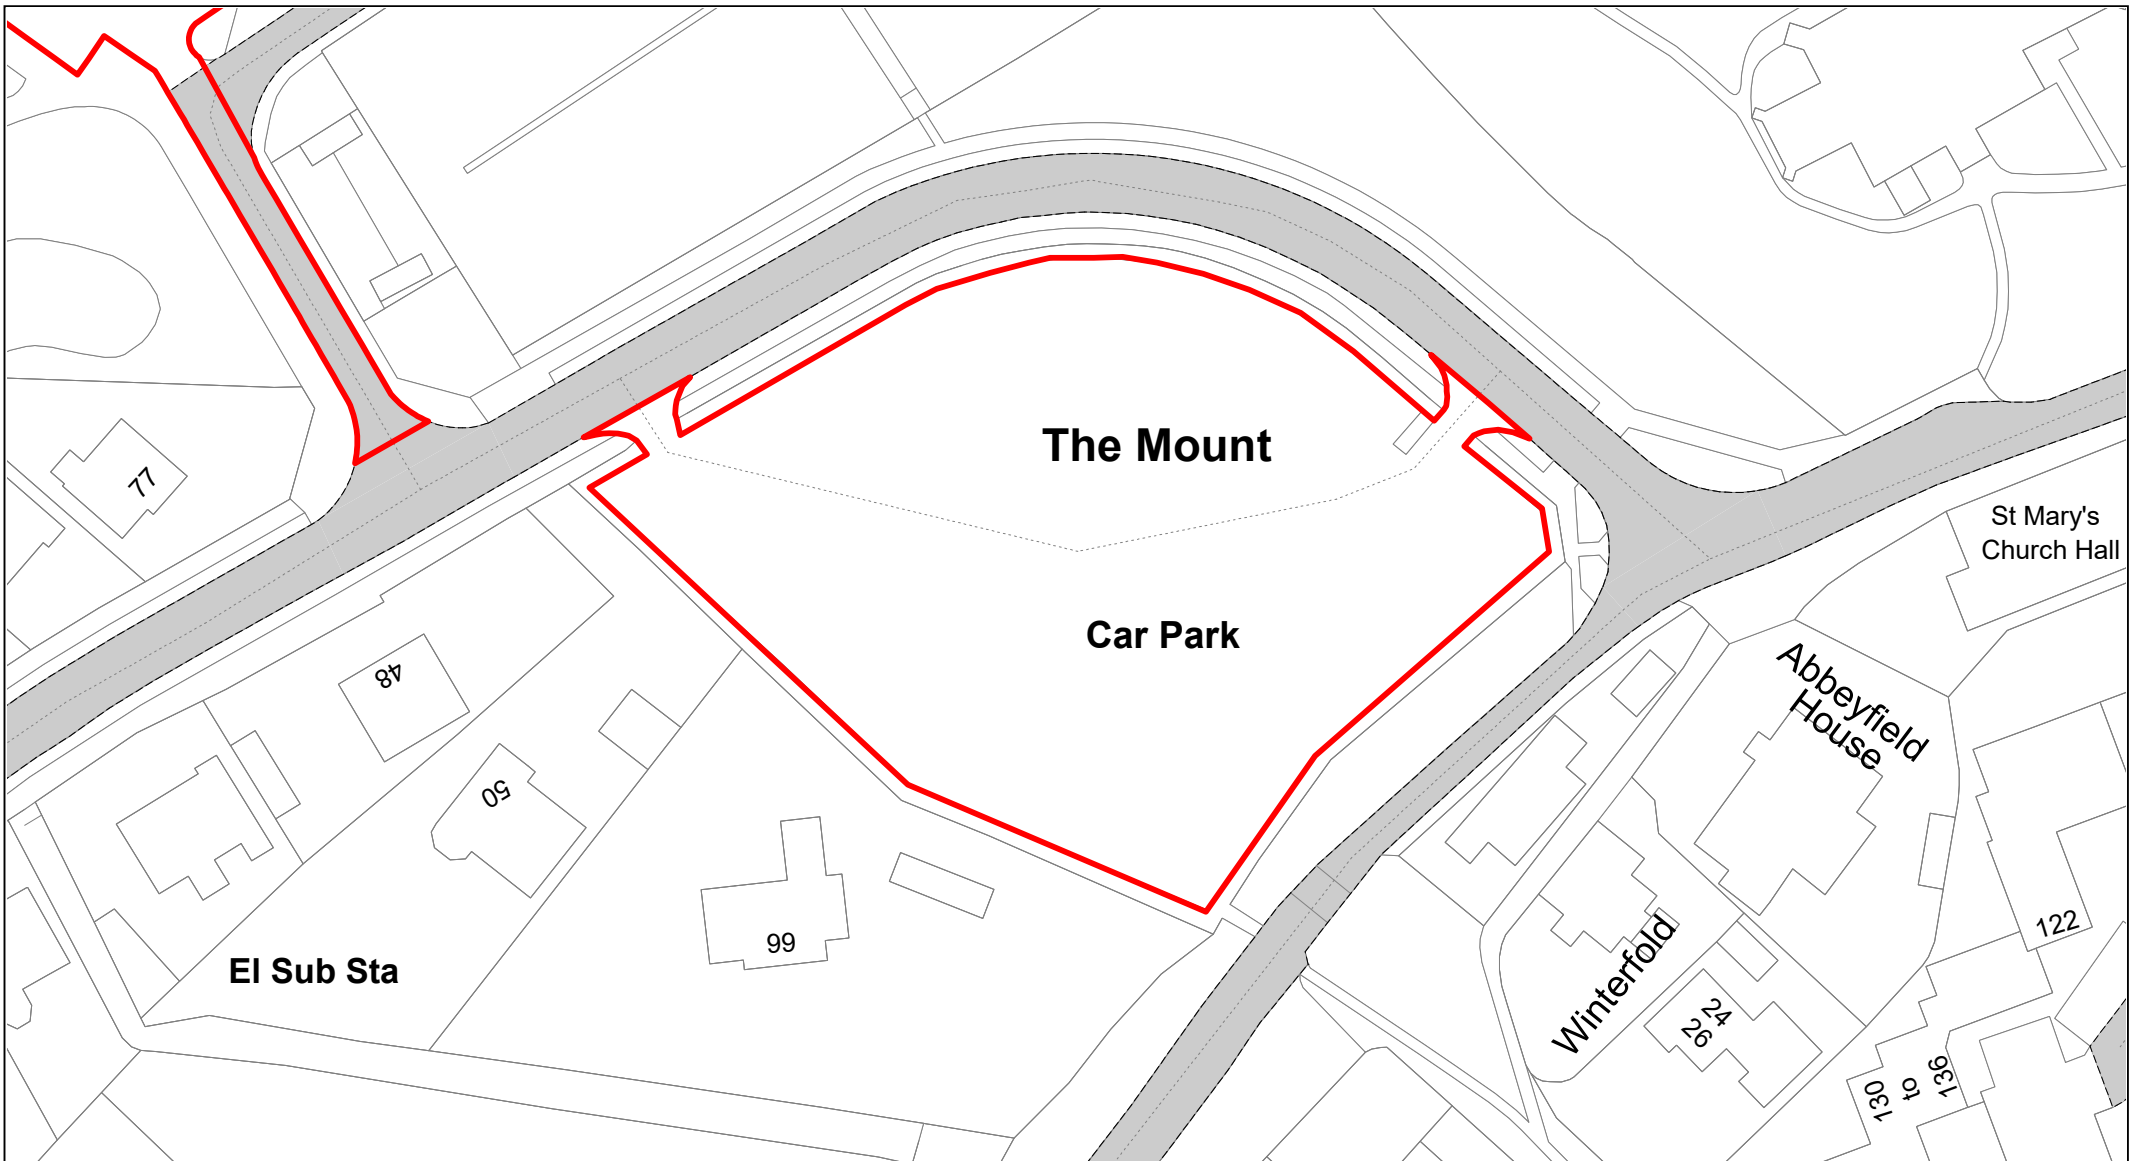

**Buckinghamshire
Council**

The Mount

© Crown copyright. All rights reserved
Buckinghamshire Council
Licence No. 100021529 2020

SCALE	1 : 750
DATE	19/02/2021
DRAWING No.	040
DRAWN BY	BOM
REVISION No.	001