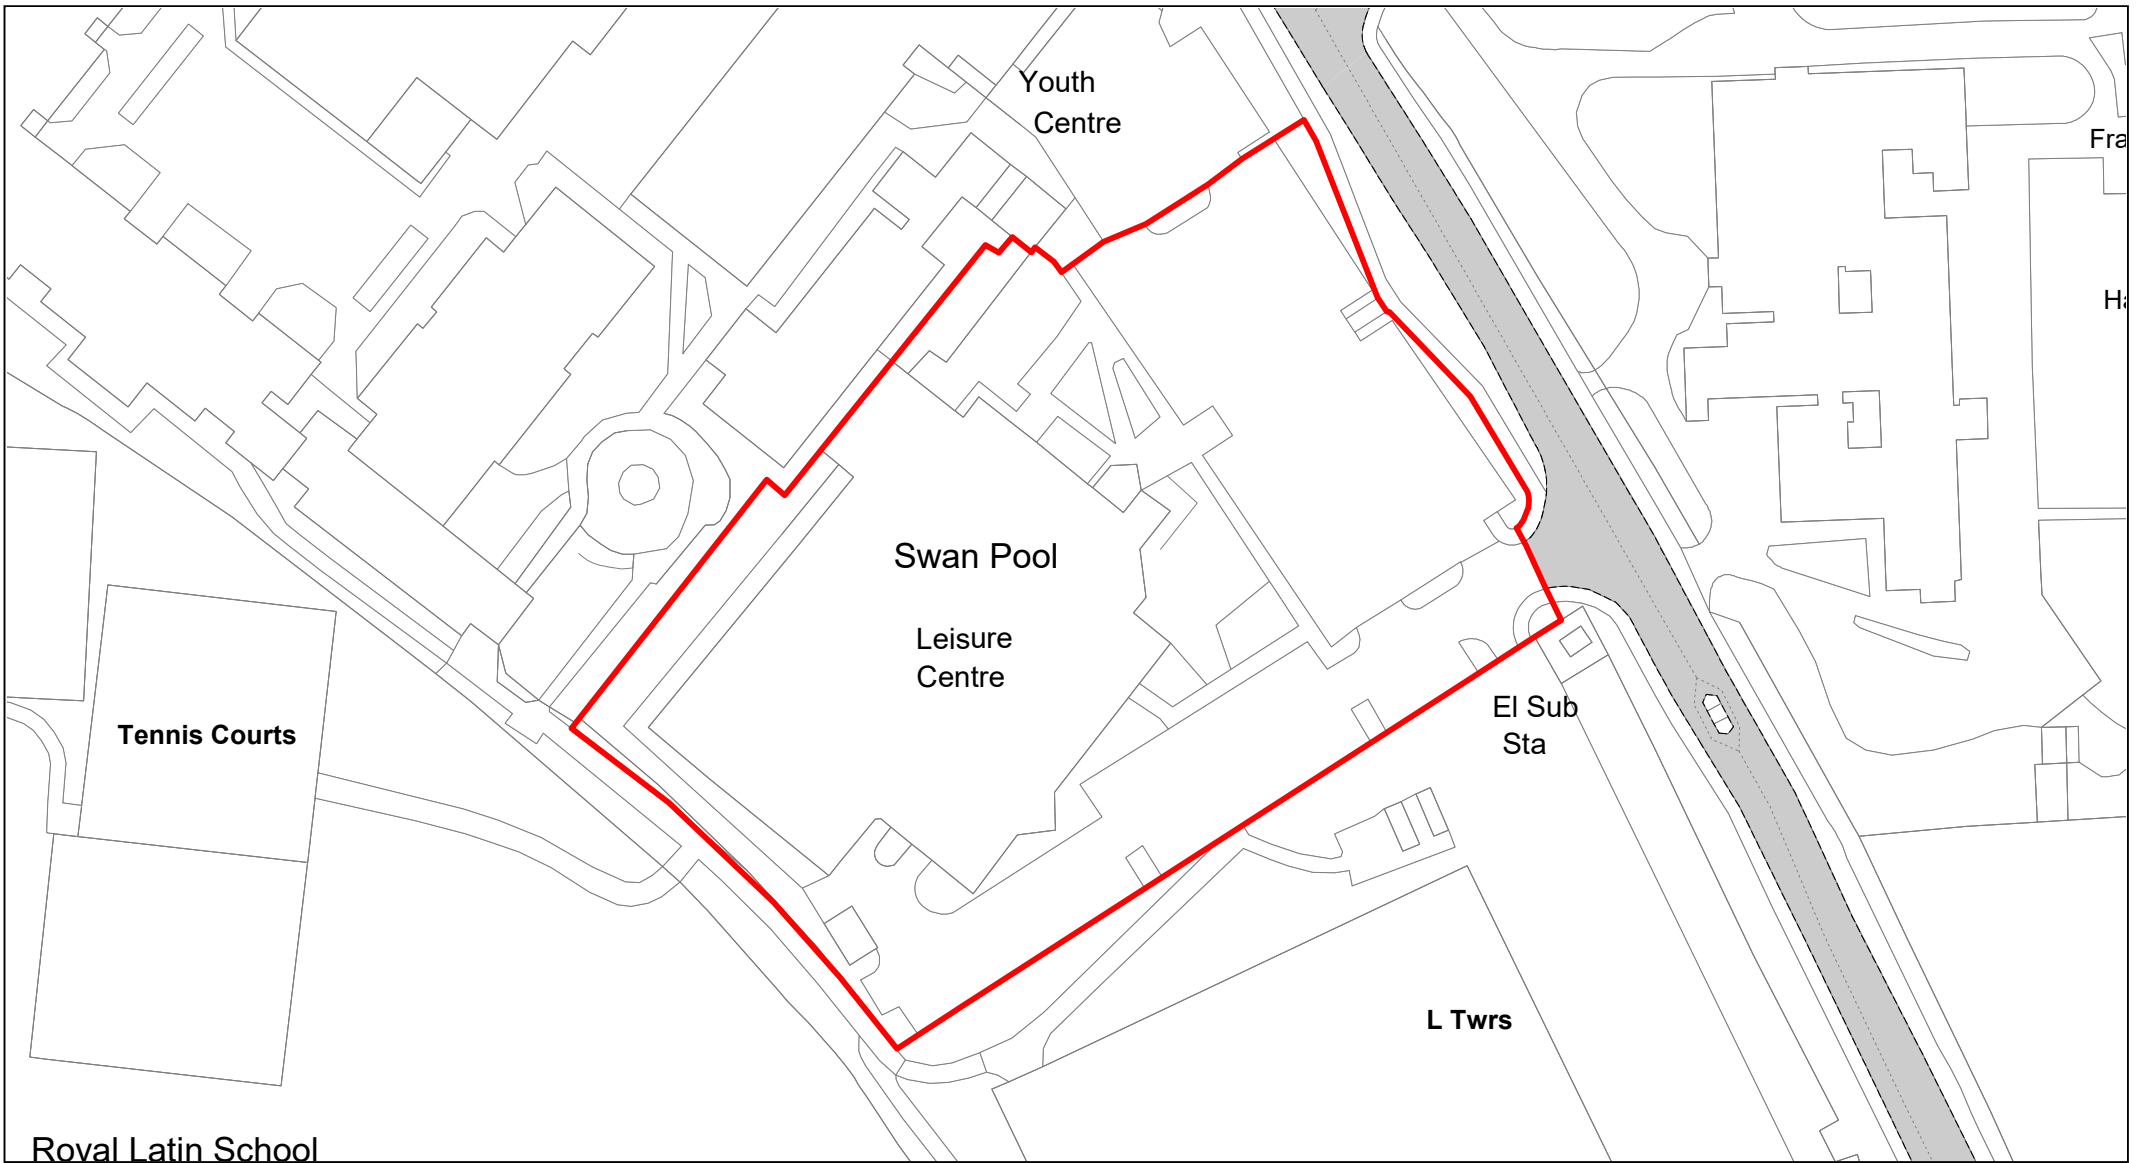

SCALE	1 : 500
DATE	19/02/2021
DRAWING No.	012
DRAWN BY	BOM
REVISION No.	001

Aqua Vale

© Crown copyright. All rights reserved
 Buckinghamshire Council
 Licence No. 100021529 2020

SCALE	1 : 1000
DATE	19/02/2021
DRAWING No.	013
DRAWN BY	BOM
REVISION No.	001