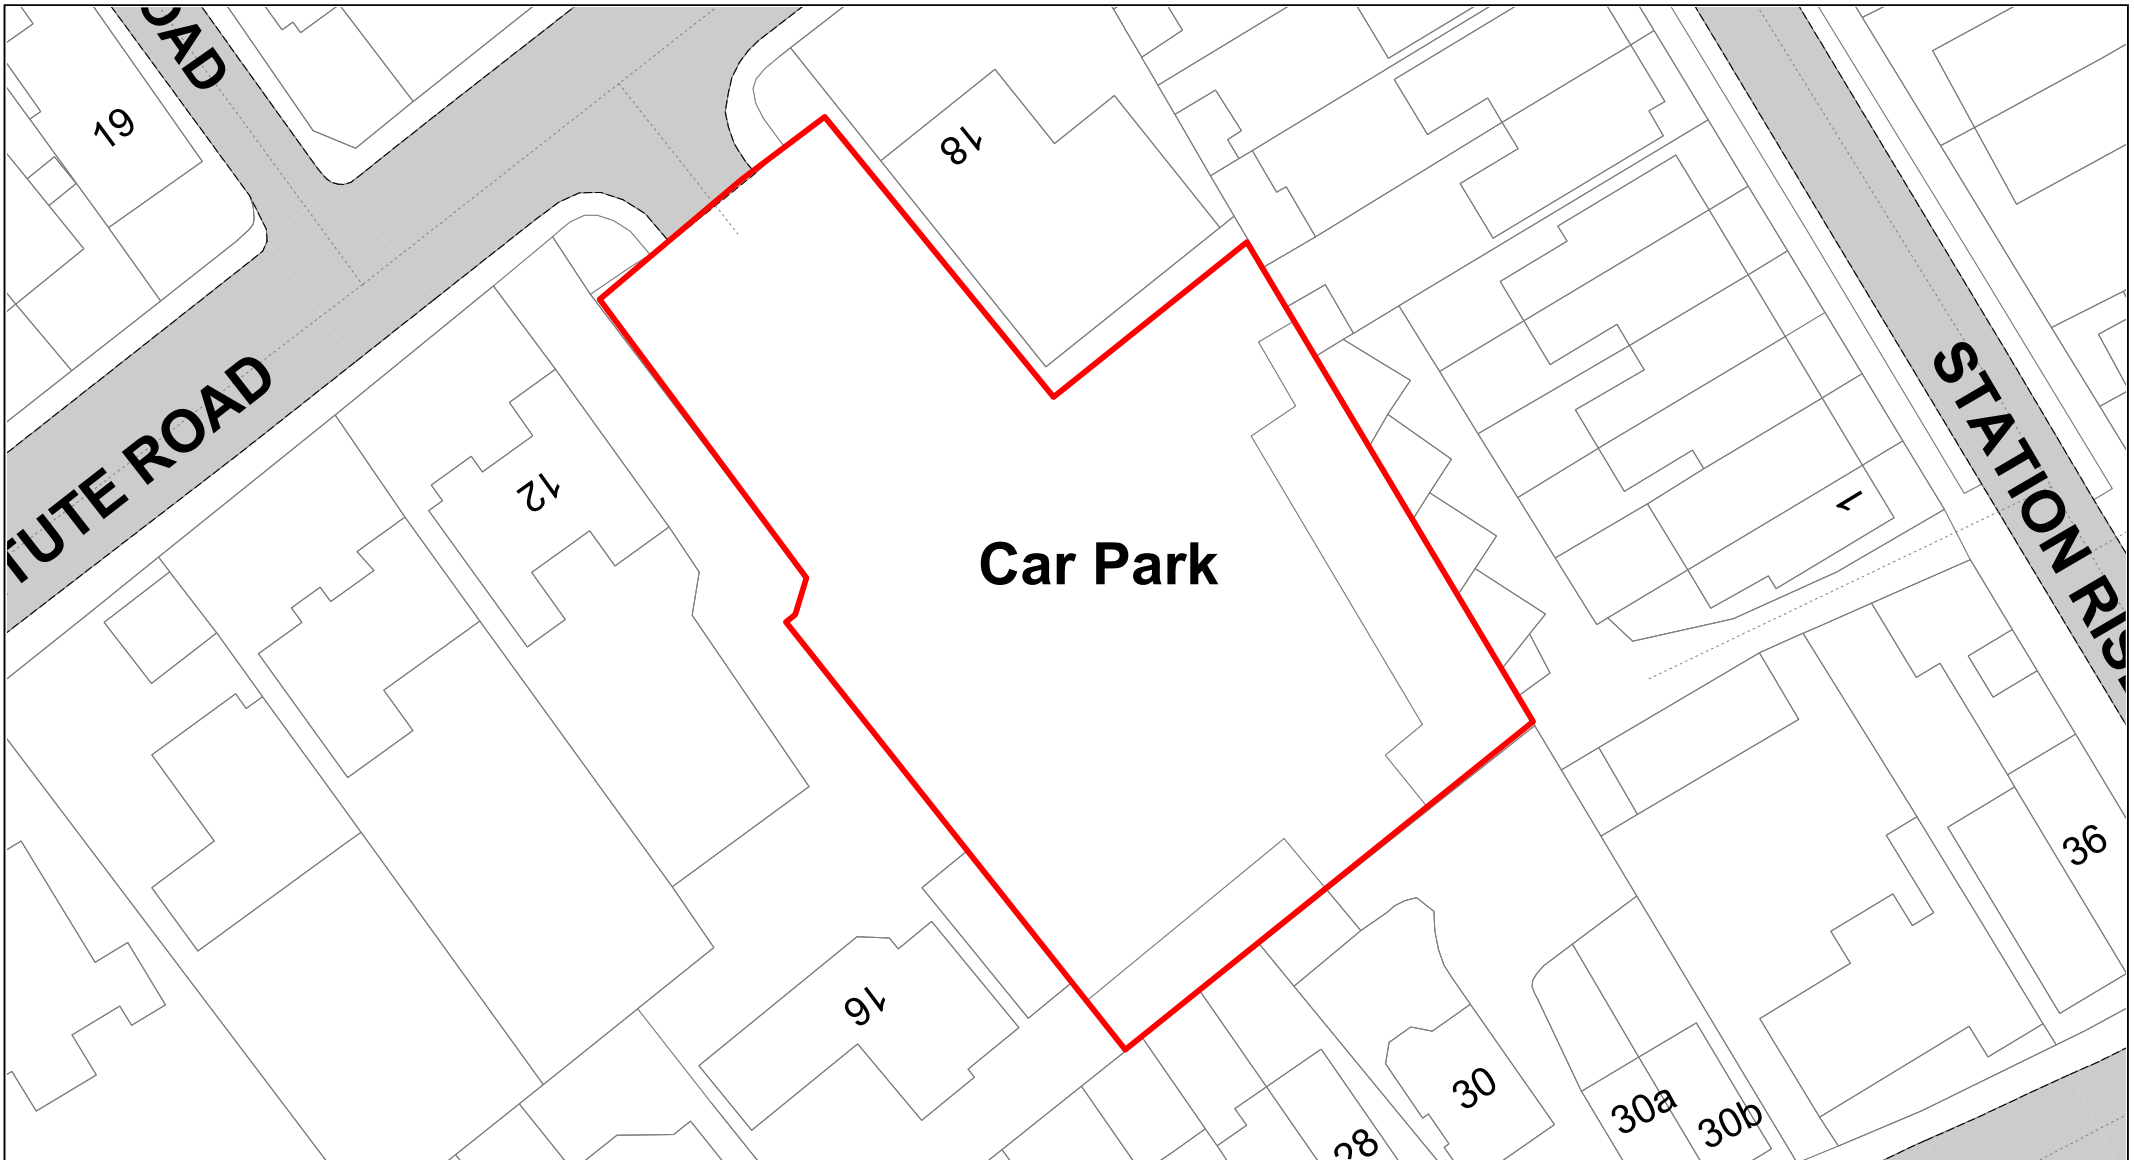

nantz

**Buckinghamshire
Council**

West Street

© Crown copyright. All rights reserved
Buckinghamshire Council
Licence No. 100021529 2021

SCALE	1 : 500
DATE	TBC
DRAWING No.	038
DRAWN BY	IWT
REVISION No.	001