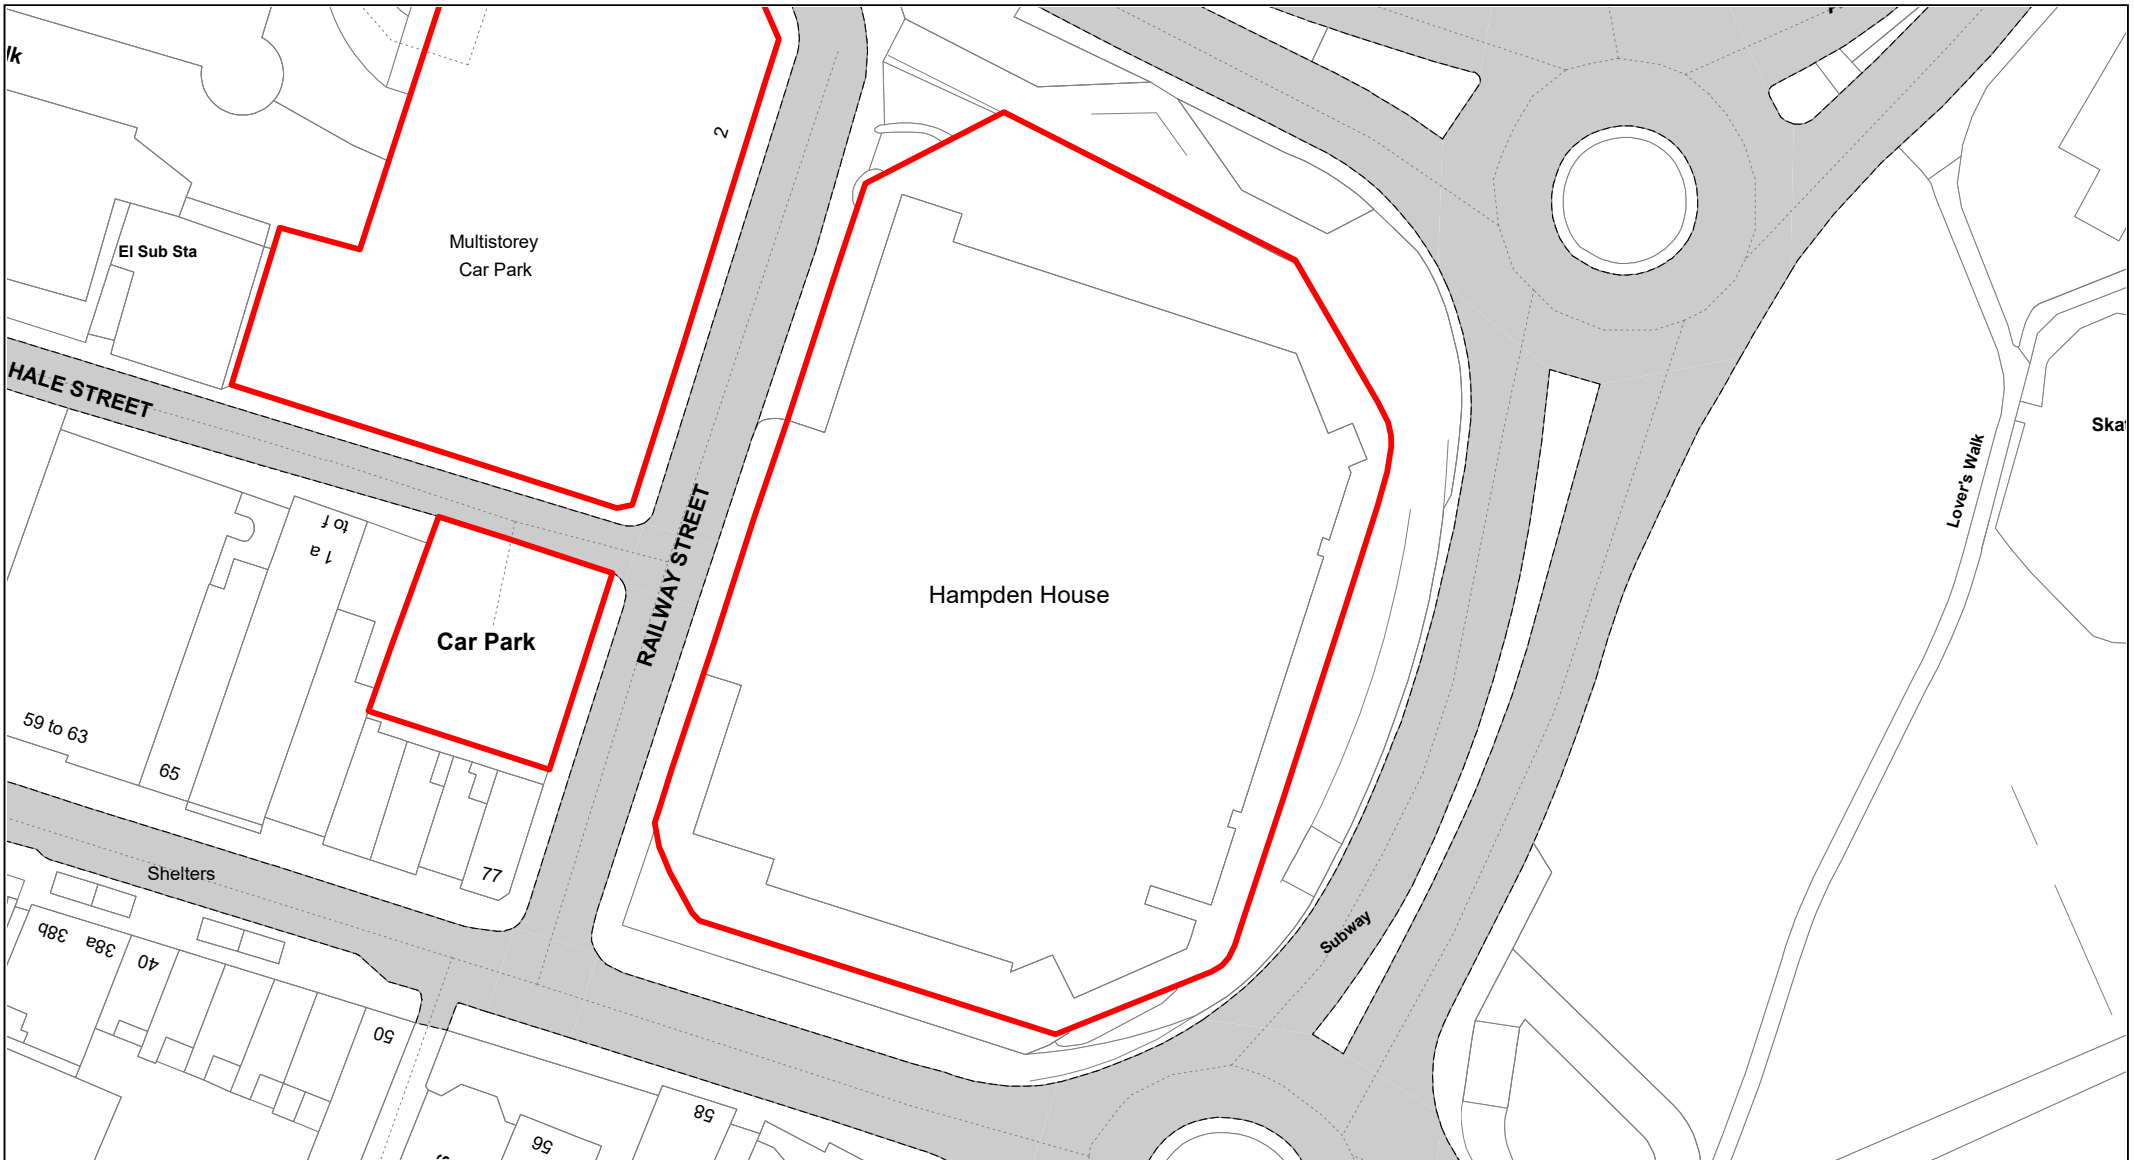

SCALE	1 : 750
DATE	19/02/2021
DRAWING No.	006
DRAWN BY	BOM
REVISION No.	001

Hale Street

© Crown copyright. All rights reserved
 Buckinghamshire Council
 Licence No. 100021529 2020

SCALE	1 : 500
DATE	19/02/2021
DRAWING No.	007
DRAWN BY	BOM
REVISION No.	001