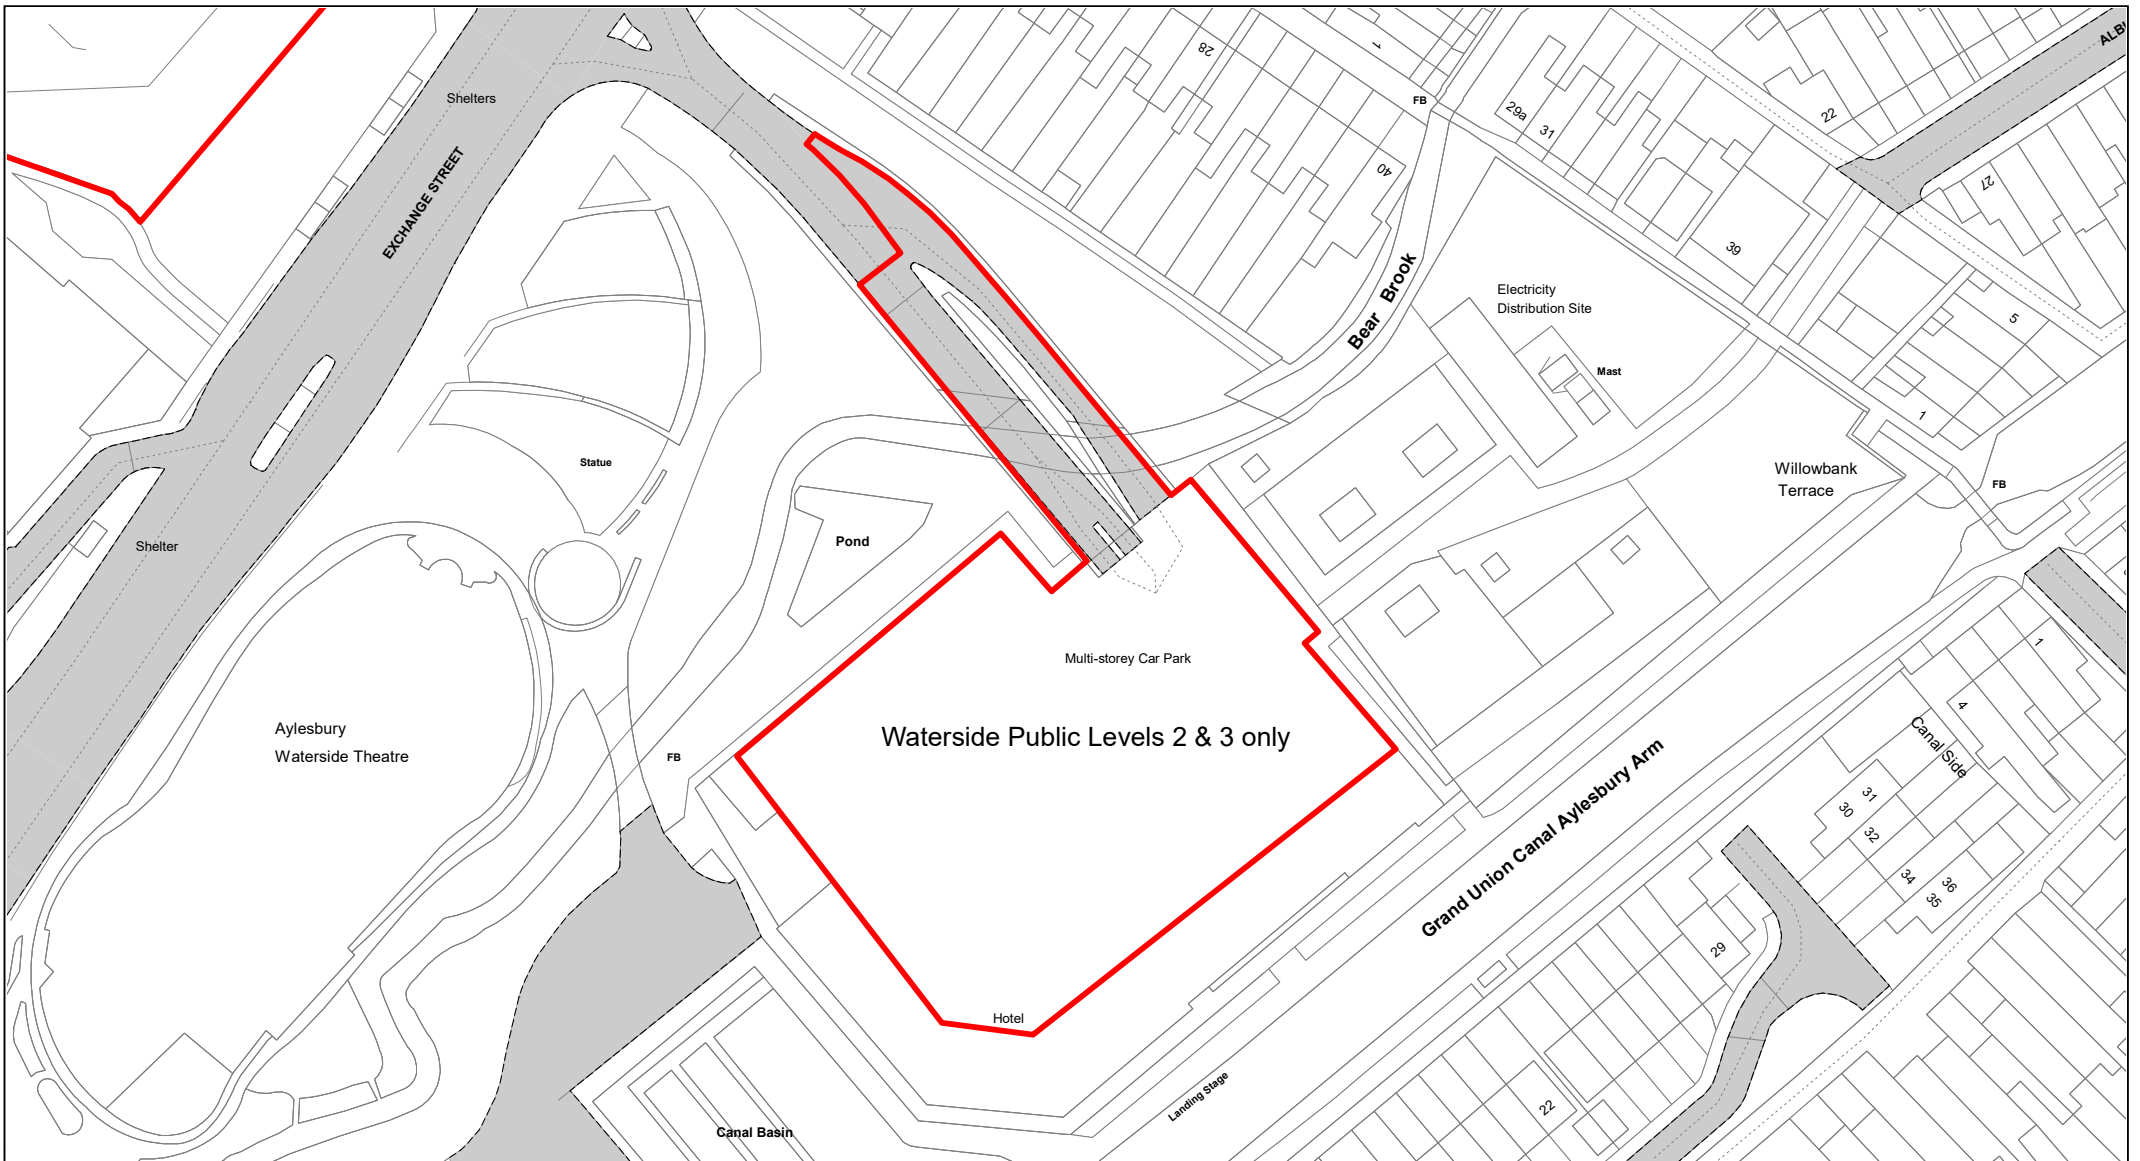

Buckingham Street (Coopers Yard)

© Crown copyright. All rights reserved
Buckinghamshire Council
Licence No. 100021529 2020

SCALE	1 : 750
DATE	19/02/2021
DRAWING No.	004
DRAWN BY	BOM
REVISION No.	001

Waterside Public Levels 2 & 3 only